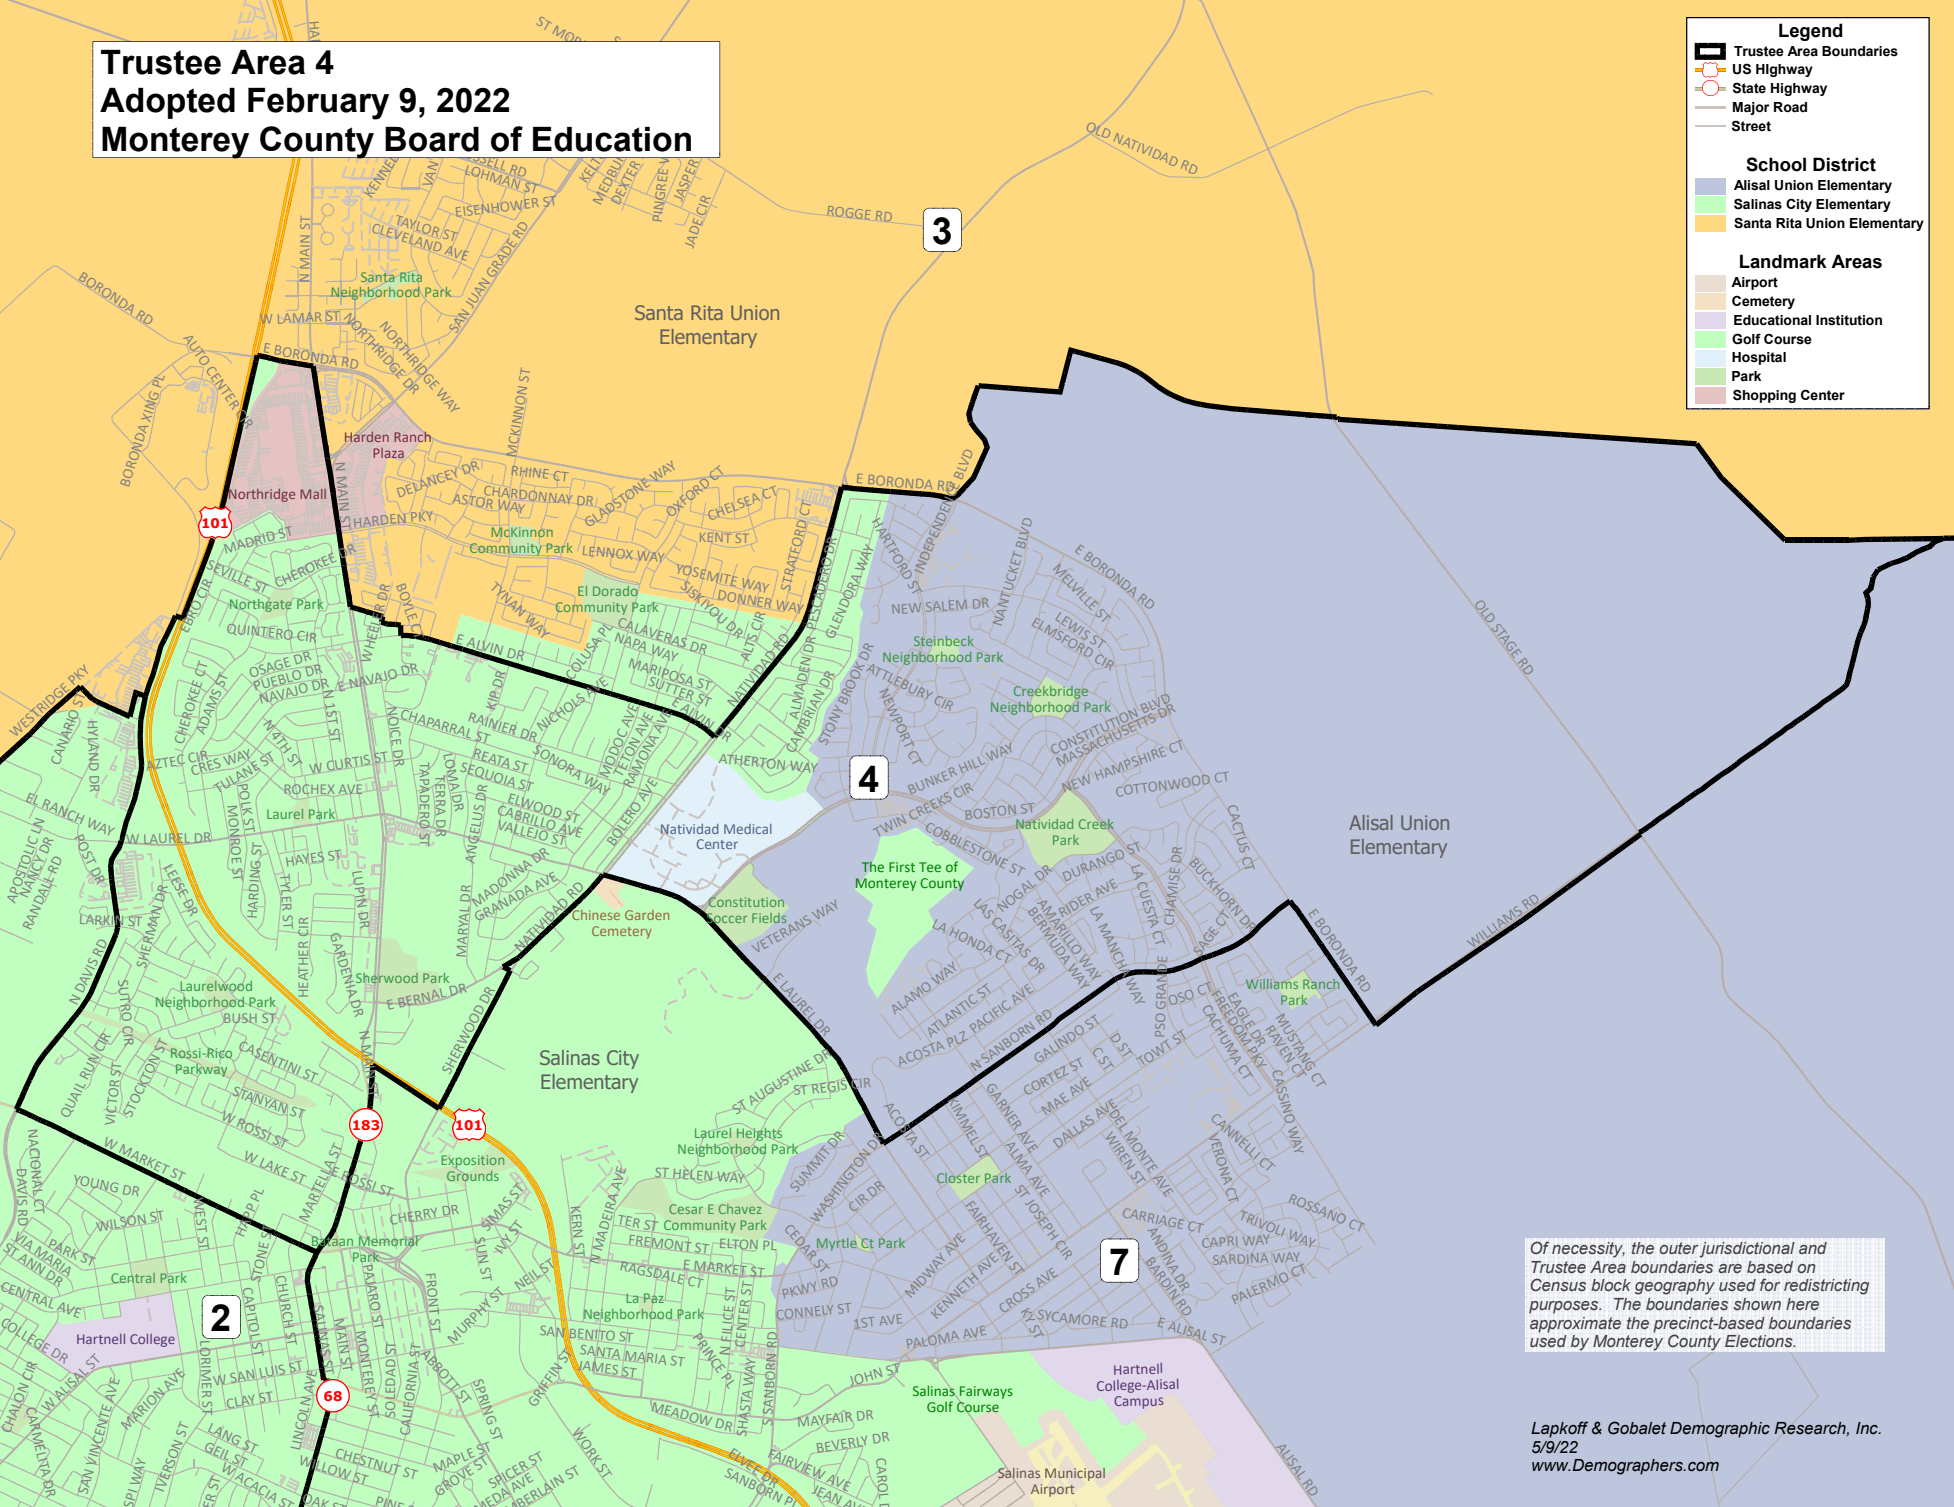

Trustee Area 4

Adopted February 9, 2022

Monterey County Board of Education

Legend

- Trustee Area Boundaries
- US Highway
- State Highway
- Major Road
- Street

School District

- Alisal Union Elementary
- Salinas City Elementary
- Santa Rita Union Elementary

Landmark Areas

- Airport
- Cemetery
- Educational Institution
- Golf Course
- Hospital
- Park
- Shopping Center

Of necessity, the outer jurisdictional and Trustee Area boundaries are based on Census block geography used for redistricting purposes. The boundaries shown here approximate the precinct-based boundaries used by Monterey County Elections.