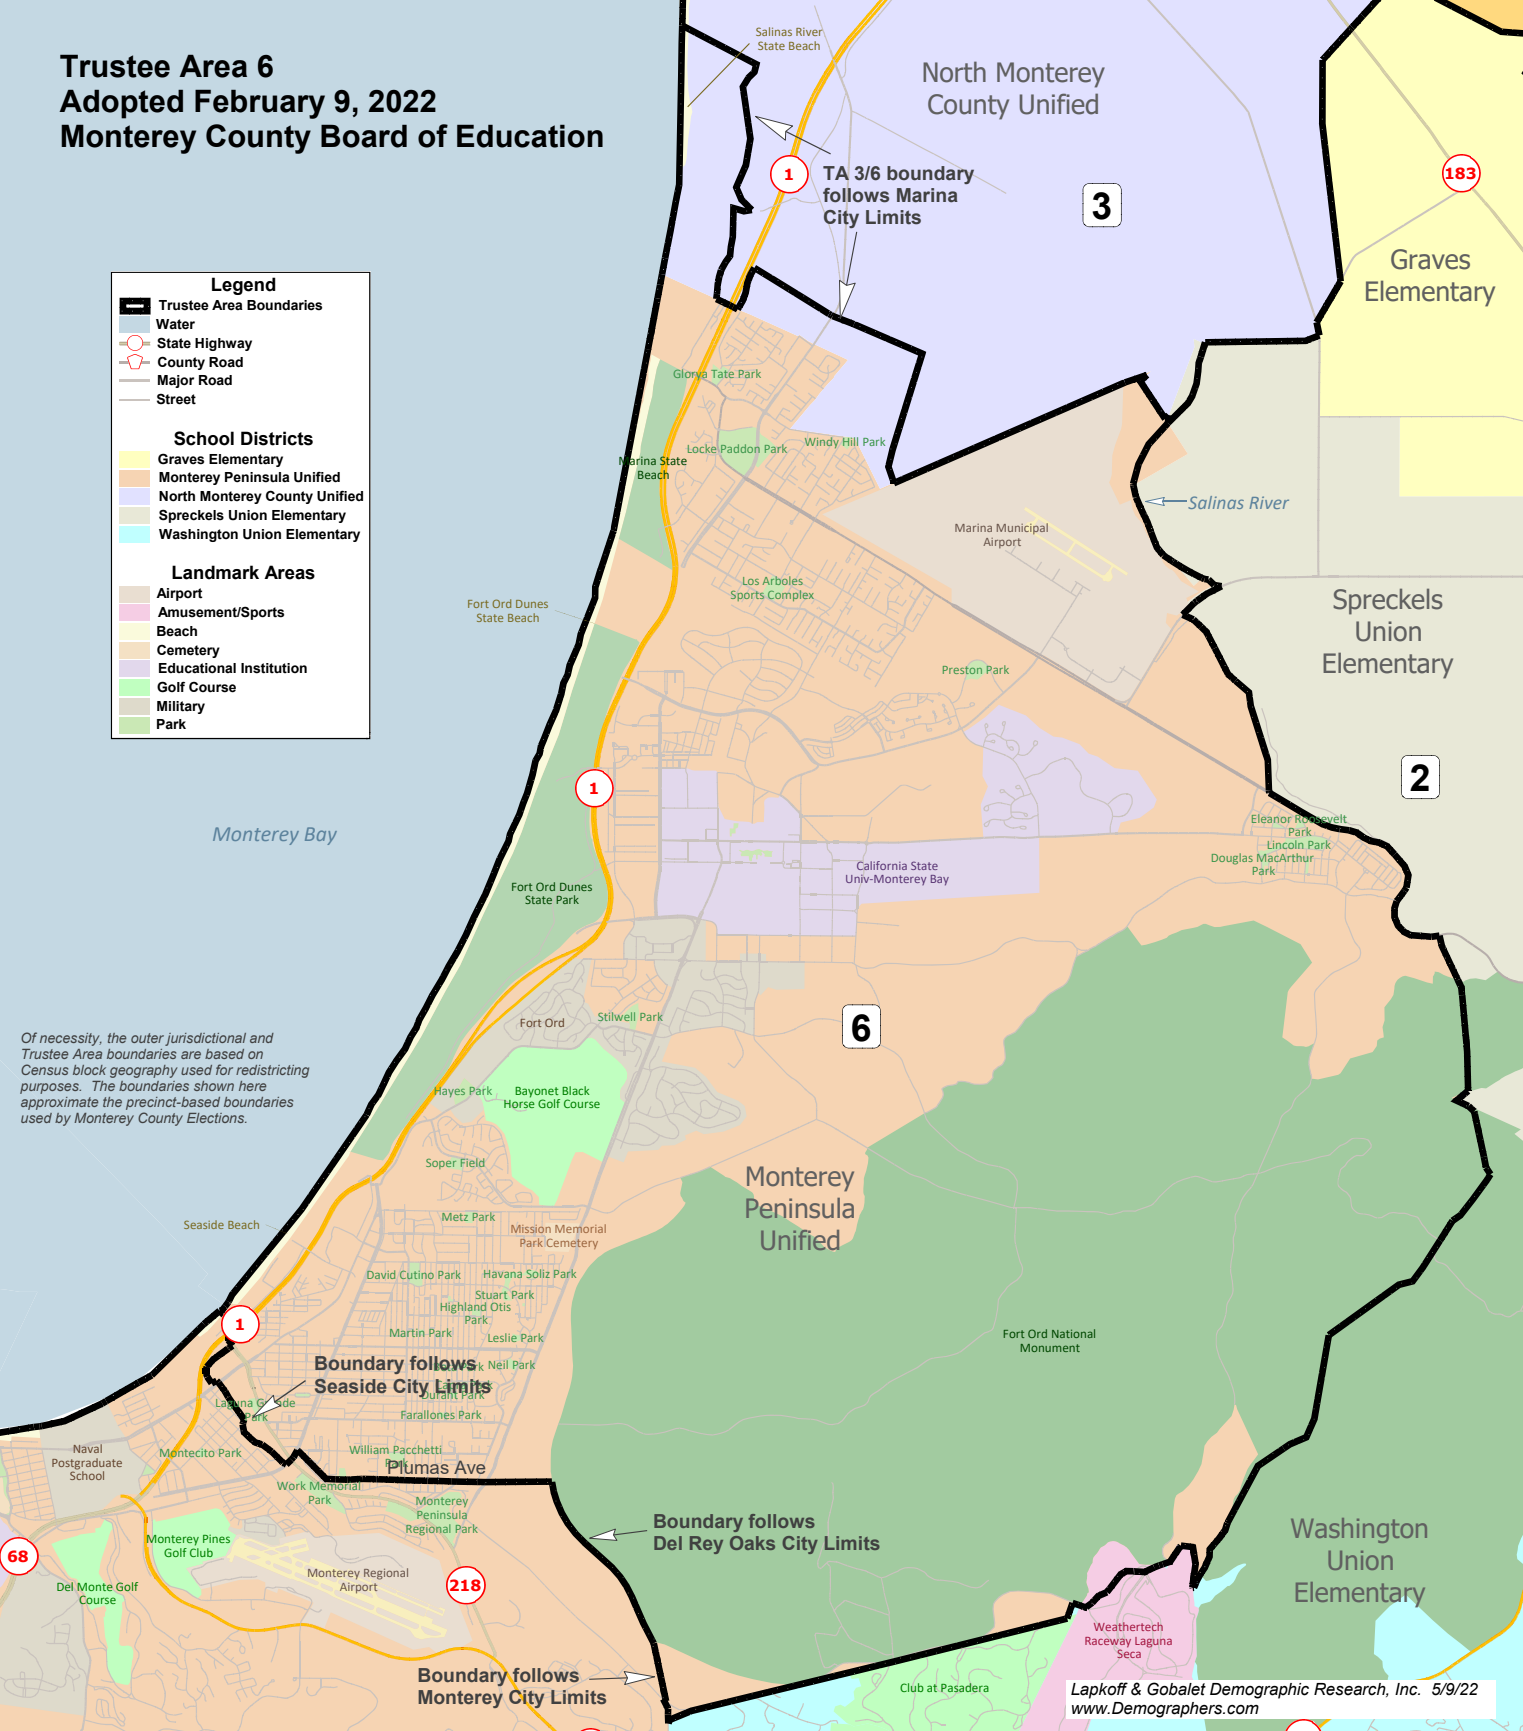

Trustee Area 6 Adopted February 9, 2022 Monterey County Board of Education

Legend

- Trustee Area Boundaries
- Water
- State Highway
- County Road
- Major Road
- Street

School Districts

- Graves Elementary
- Monterey Peninsula Unified
- North Monterey County Unified
- Spreckels Union Elementary
- Washington Union Elementary

Landmark Areas

- Airport
- Amusement/Sports
- Beach
- Cemetery
- Educational Institution
- Golf Course
- Military
- Park

1 TA 3/6 boundary follows Marina City Limits

3

183

Graves Elementary

Spreckels Union Elementary

2

Monterey Bay

Salinas River

6

Monterey Peninsula Unified

1

Boundary follows Seaside City Limits

Boundary follows Del Rey Oaks City Limits

68

218

Boundary follows Monterey City Limits

Washington Union Elementary