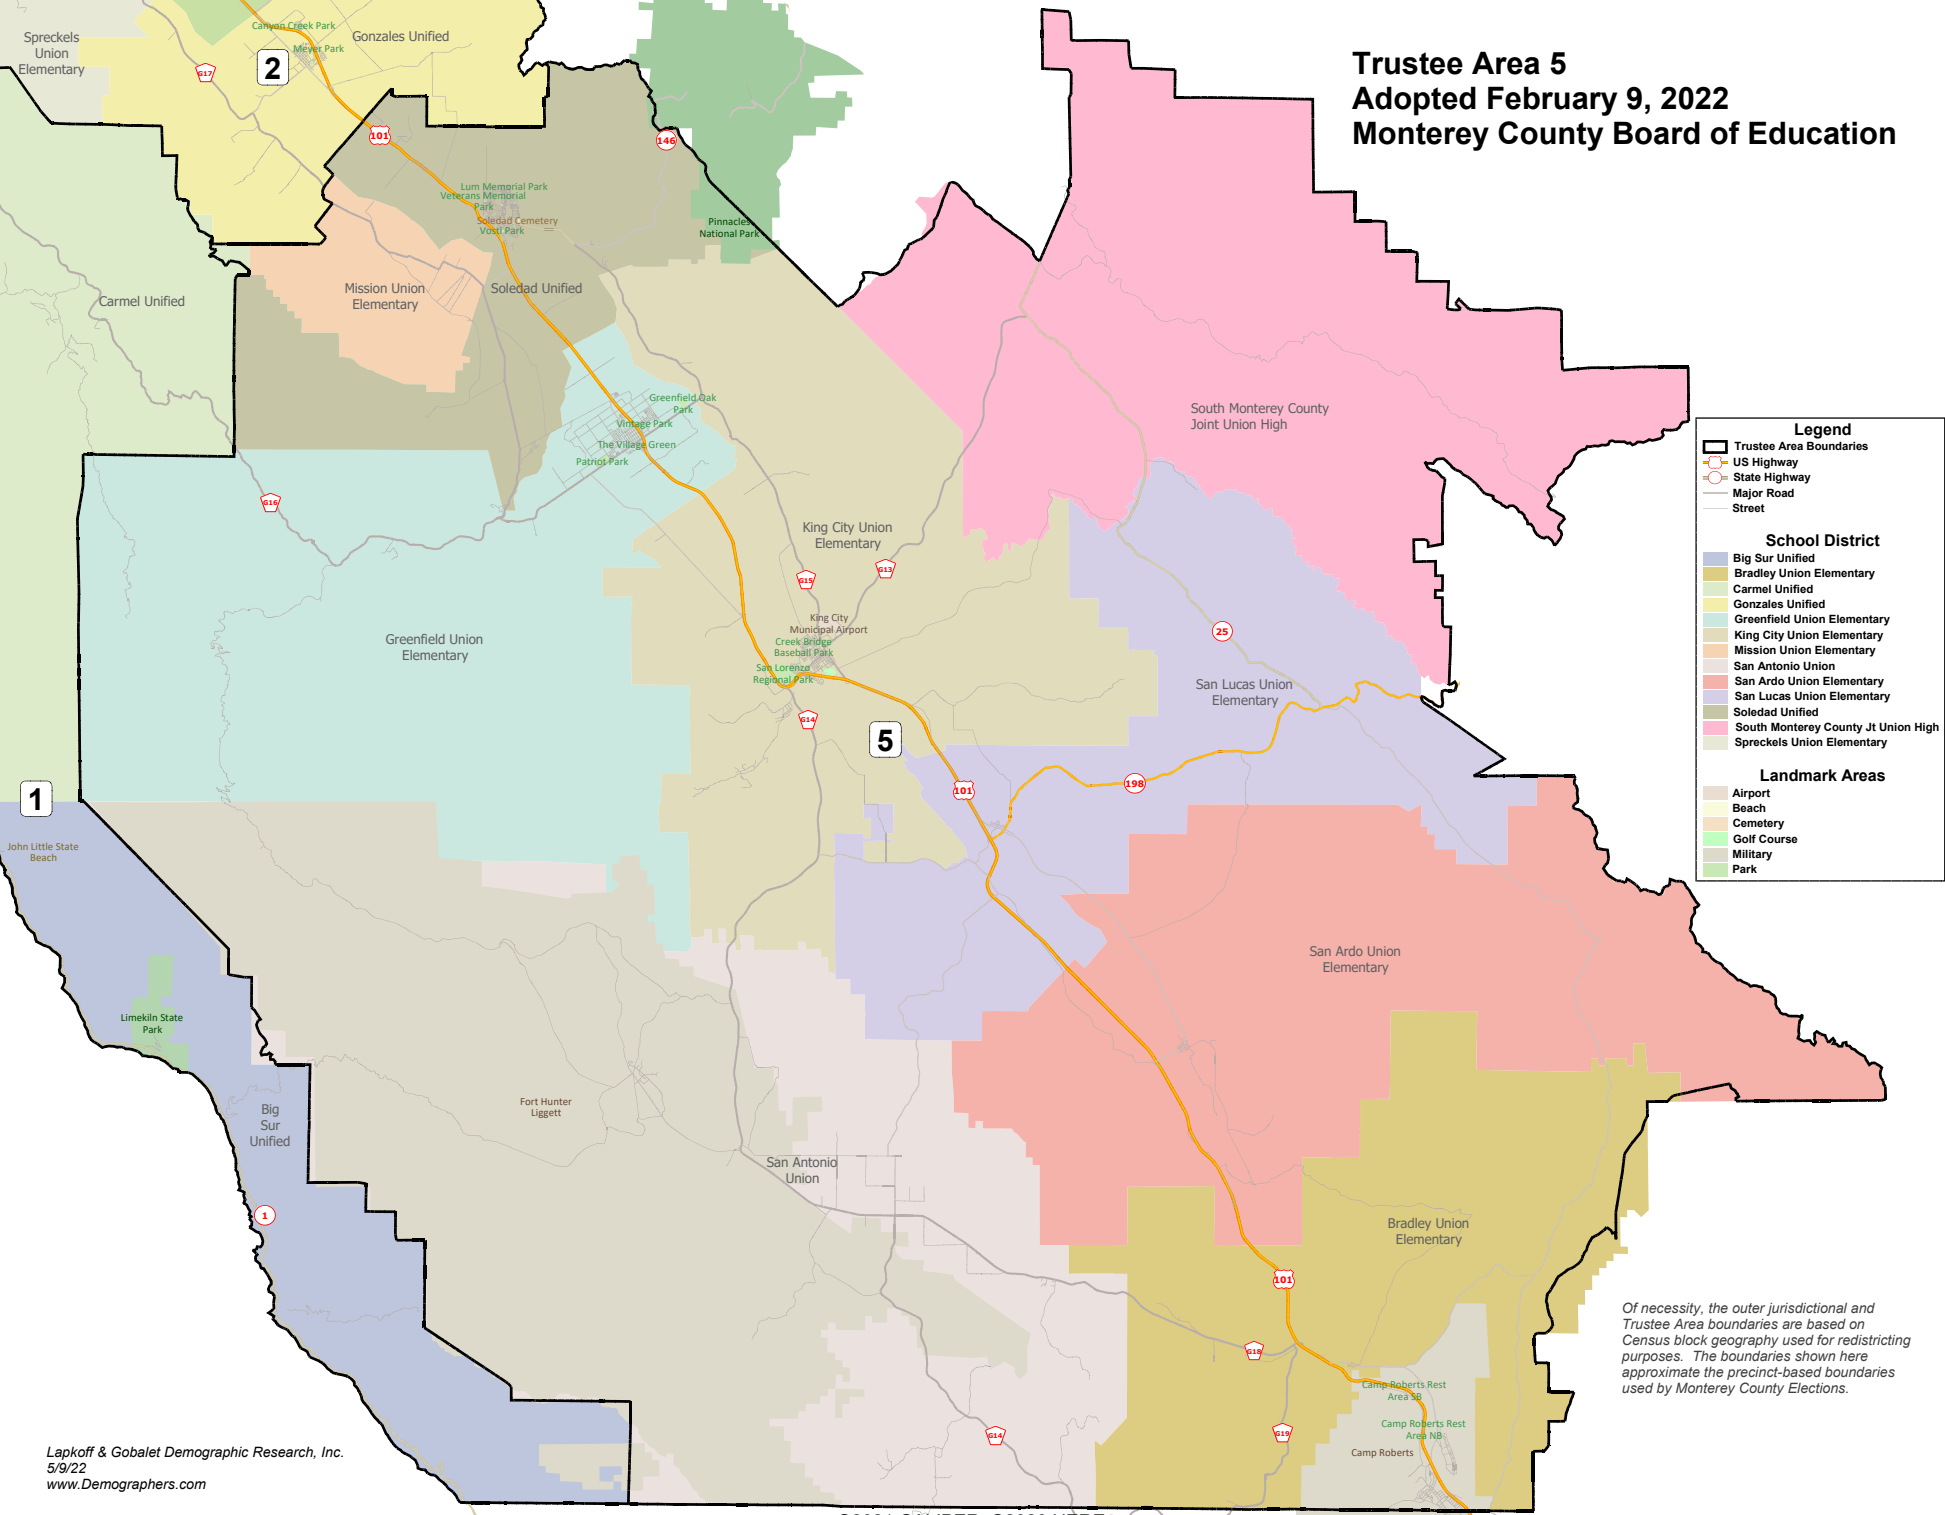

Trustee Area 5 Adopted February 9, 2022 Monterey County Board of Education

Legend

- Trustee Area Boundaries
- US Highway
- State Highway
- Major Road
- Street

School District

- Big Sur Unified
- Bradley Union Elementary
- Carmel Unified
- Gonzales Unified
- Greenfield Union Elementary
- King City Union Elementary
- Mission Union Elementary
- San Antonio Union
- San Ardo Union Elementary
- San Lucas Union Elementary
- Soledad Unified
- South Monterey County Jt Union High
- Spreckels Union Elementary

Landmark Areas

- Airport
- Beach
- Cemetery
- Golf Course
- Military
- Park

Of necessity, the outer jurisdictional and Trustee Area boundaries are based on Census block geography used for redistricting purposes. The boundaries shown here approximate the precinct-based boundaries used by Monterey County Elections.