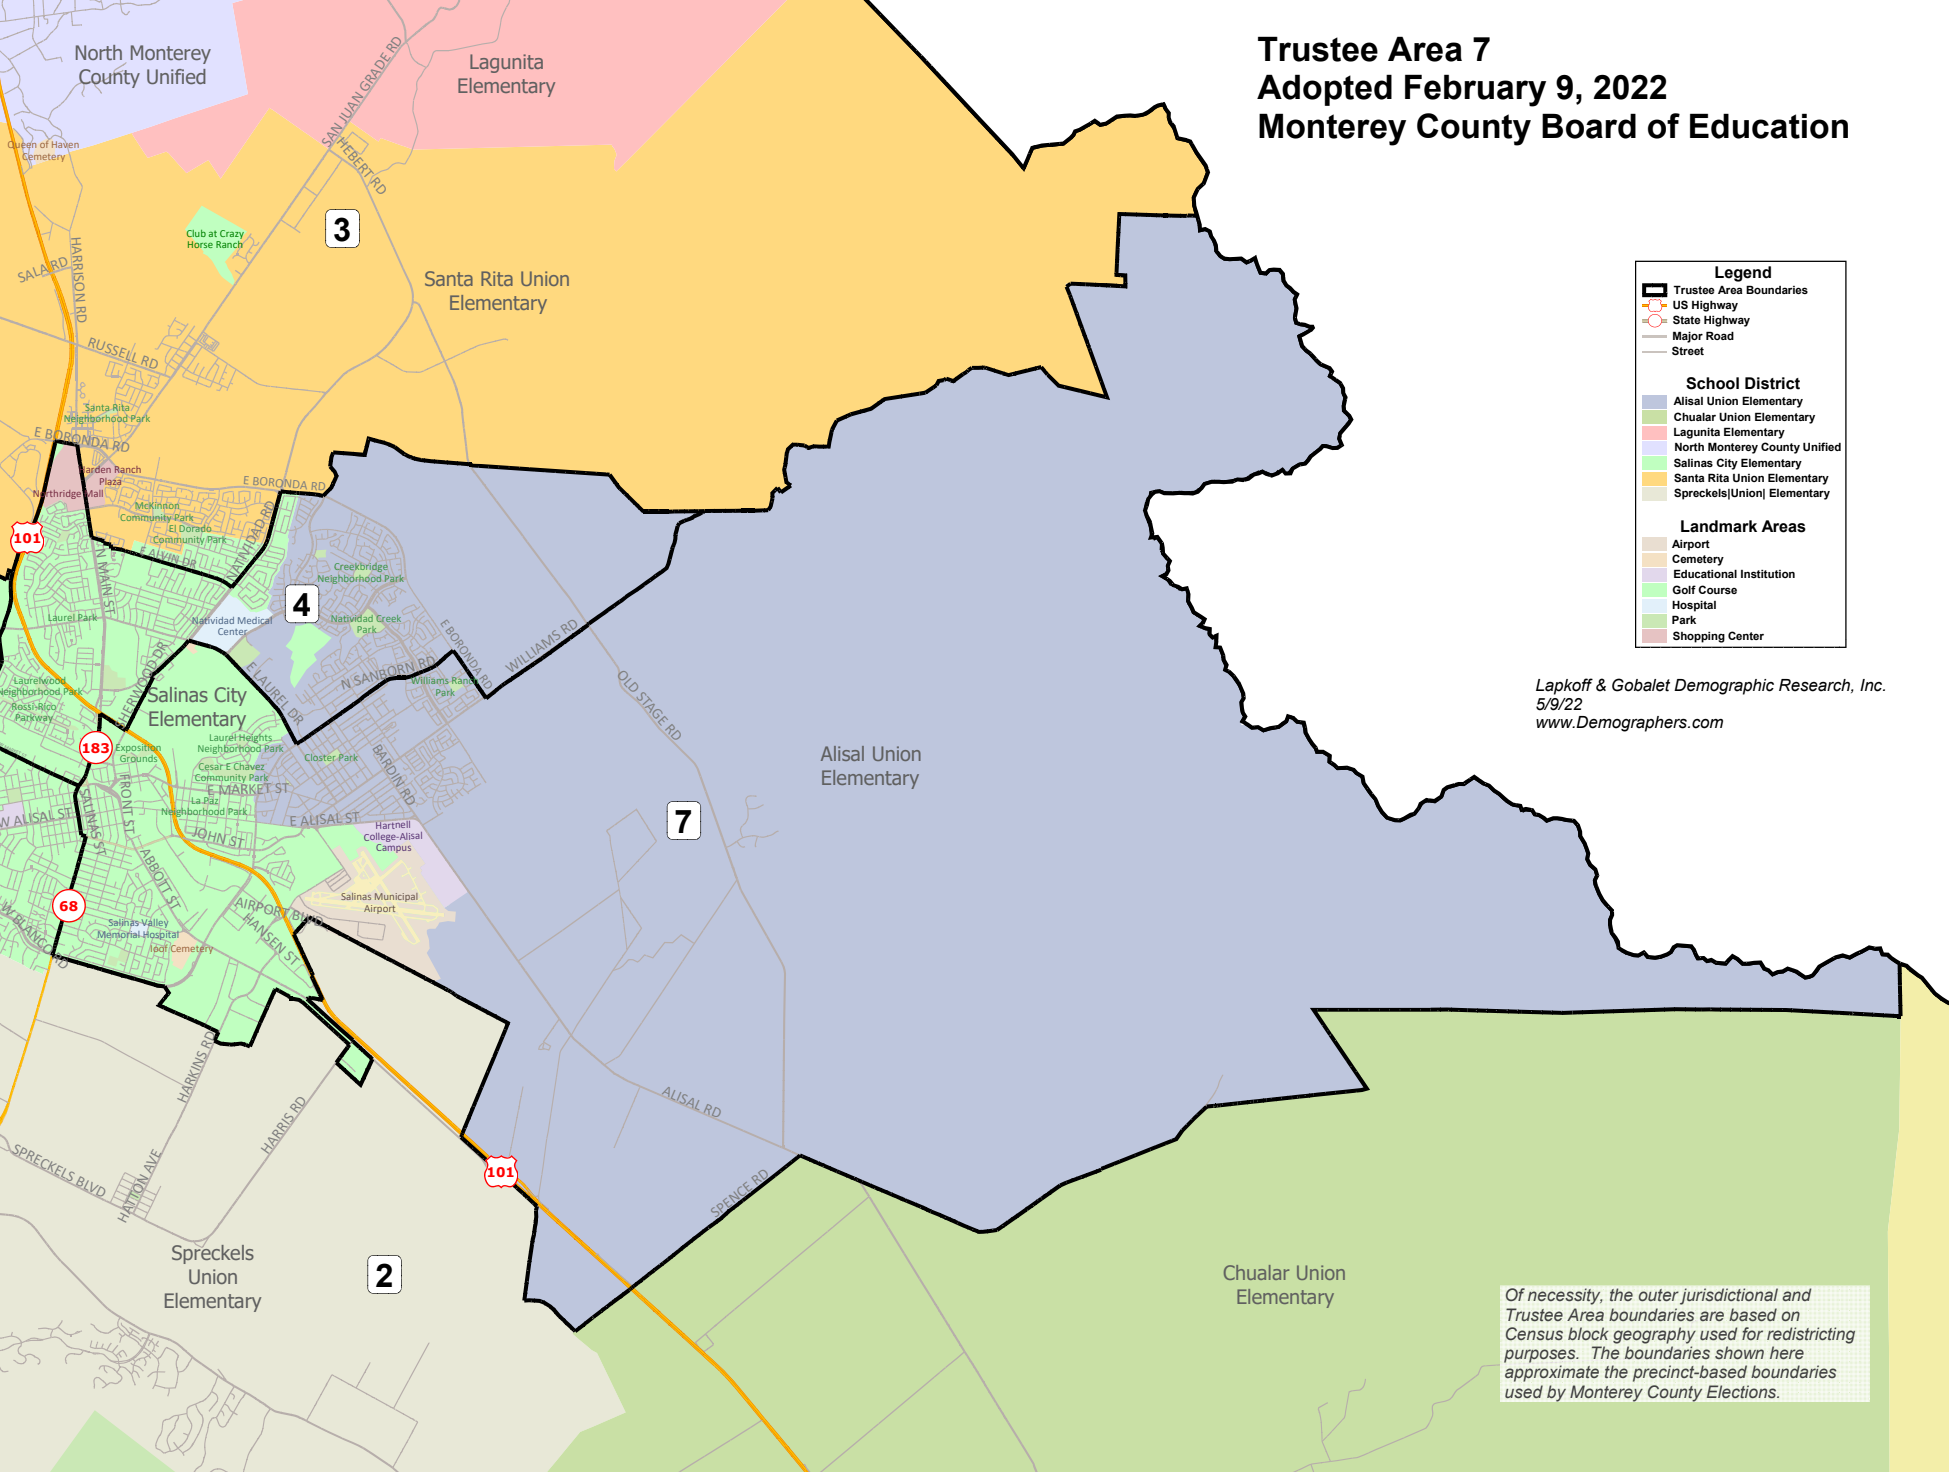

Trustee Area 7 Adopted February 9, 2022 Monterey County Board of Education

Legend

- Trustee Area Boundaries
- US Highway
- State Highway
- Major Road
- Street

School District

- Alisal Union Elementary
- Chualar Union Elementary
- Lagunita Elementary
- North Monterey County Unified
- Salinas City Elementary
- Santa Rita Union Elementary
- Spreckels(Union) Elementary

Landmark Areas

- Airport
- Cemetery
- Educational Institution
- Golf Course
- Hospital
- Park
- Shopping Center

Lapkoff & Gobalet Demographic Research, Inc.
5/9/22
www.Demographers.com

Of necessity, the outer jurisdictional and Trustee Area boundaries are based on Census block geography used for redistricting purposes. The boundaries shown here approximate the precinct-based boundaries used by Monterey County Elections.