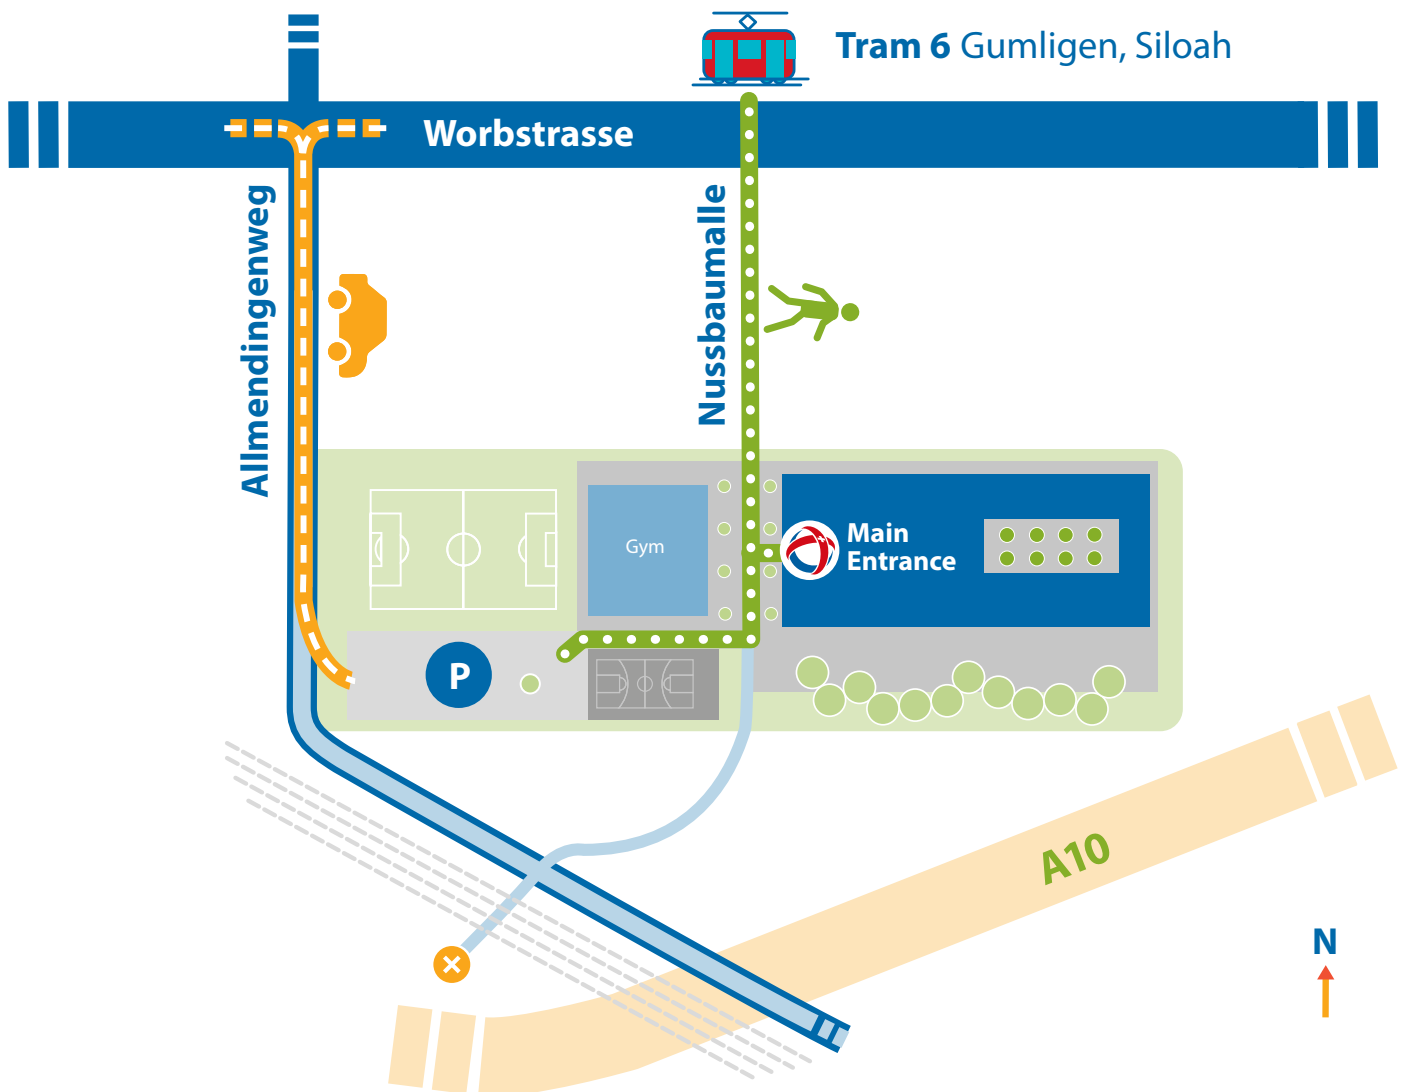

Directions

By Public Transit

From the city center of Bern, the journey takes under 30 minutes.

- Take **Tram Number 6** in the direction of **Worb Dorf**.
- Exit the tram at **Siloah**, which is the second stop after the Gümligen station.
- Cross the street and walk down Nussbaumallee.

By Car

Drive down Worbstrasse to Allmendingenweg and park in the ISBerne parking lot.

⊗ GPS Note: Your GPS may want to route you down Sonnenweg. Please avoid Sonnenweg as it is a resident-only street and you may be ticketed.