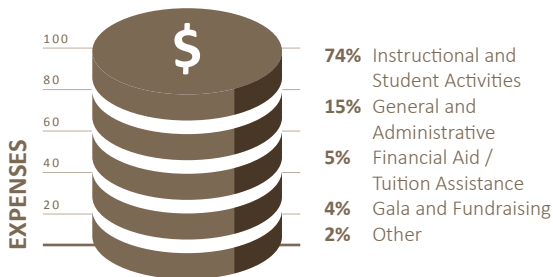

ANNUAL REPORT FINANCIAL OVERVIEW

COMMUNITY DEMOGRAPHICS

Student Body

- 56% Caucasian
- 21% Chose Not to Answer
- 10% Latino / Hispanic
- 7% Asian
- 3% African American
- 2% Bi-Racial / Other
- 1% Middle Eastern American