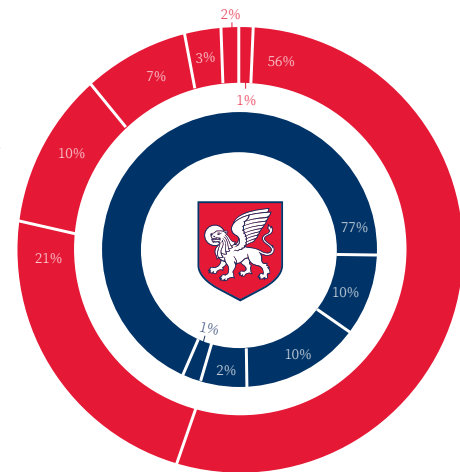

ANNUAL REPORT FINANCIAL OVERVIEW

COMMUNITY DEMOGRAPHICS

Student Body

- 56% Caucasian
- 21% Chose Not to Answer
- 10% Latino / Hispanic
- 7% Asian
- 3% African American
- 2% Bi-Racial / Other
- 1% Middle Eastern American

Faculty and Staff

- 77% Caucasian
- 10% Latino / Hispanic
- 10% African American
- 2% Asian
- 1% Chose Not to Answer

WHERE DOES THE MONEY GO?