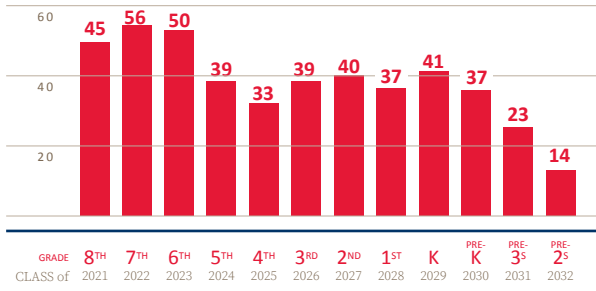

St. Mark's Episcopal School 2020-2021 Academic Year At a Glance

ENROLLMENT

454 TOTAL ENROLLMENT

QUICK STATS

FACULTY & STAFF MEMBERS	AVERAGE TENURE	AVERAGE TENURE AT ST. MARK'S
84 FULLTIME	10 YEARS	6 YEARS