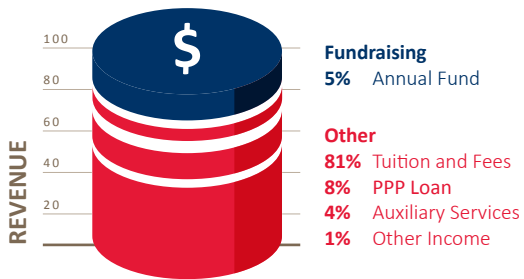

ANNUAL REPORT FINANCIAL OVERVIEW

COMMUNITY DEMOGRAPHICS

Student Body

- 56% Caucasian
- 21% Chose Not to Answer
- 10% Latino / Hispanic
- 7% Asian
- 3% African American
- 2% Bi-Racial / Other
- 1% Middle Eastern American