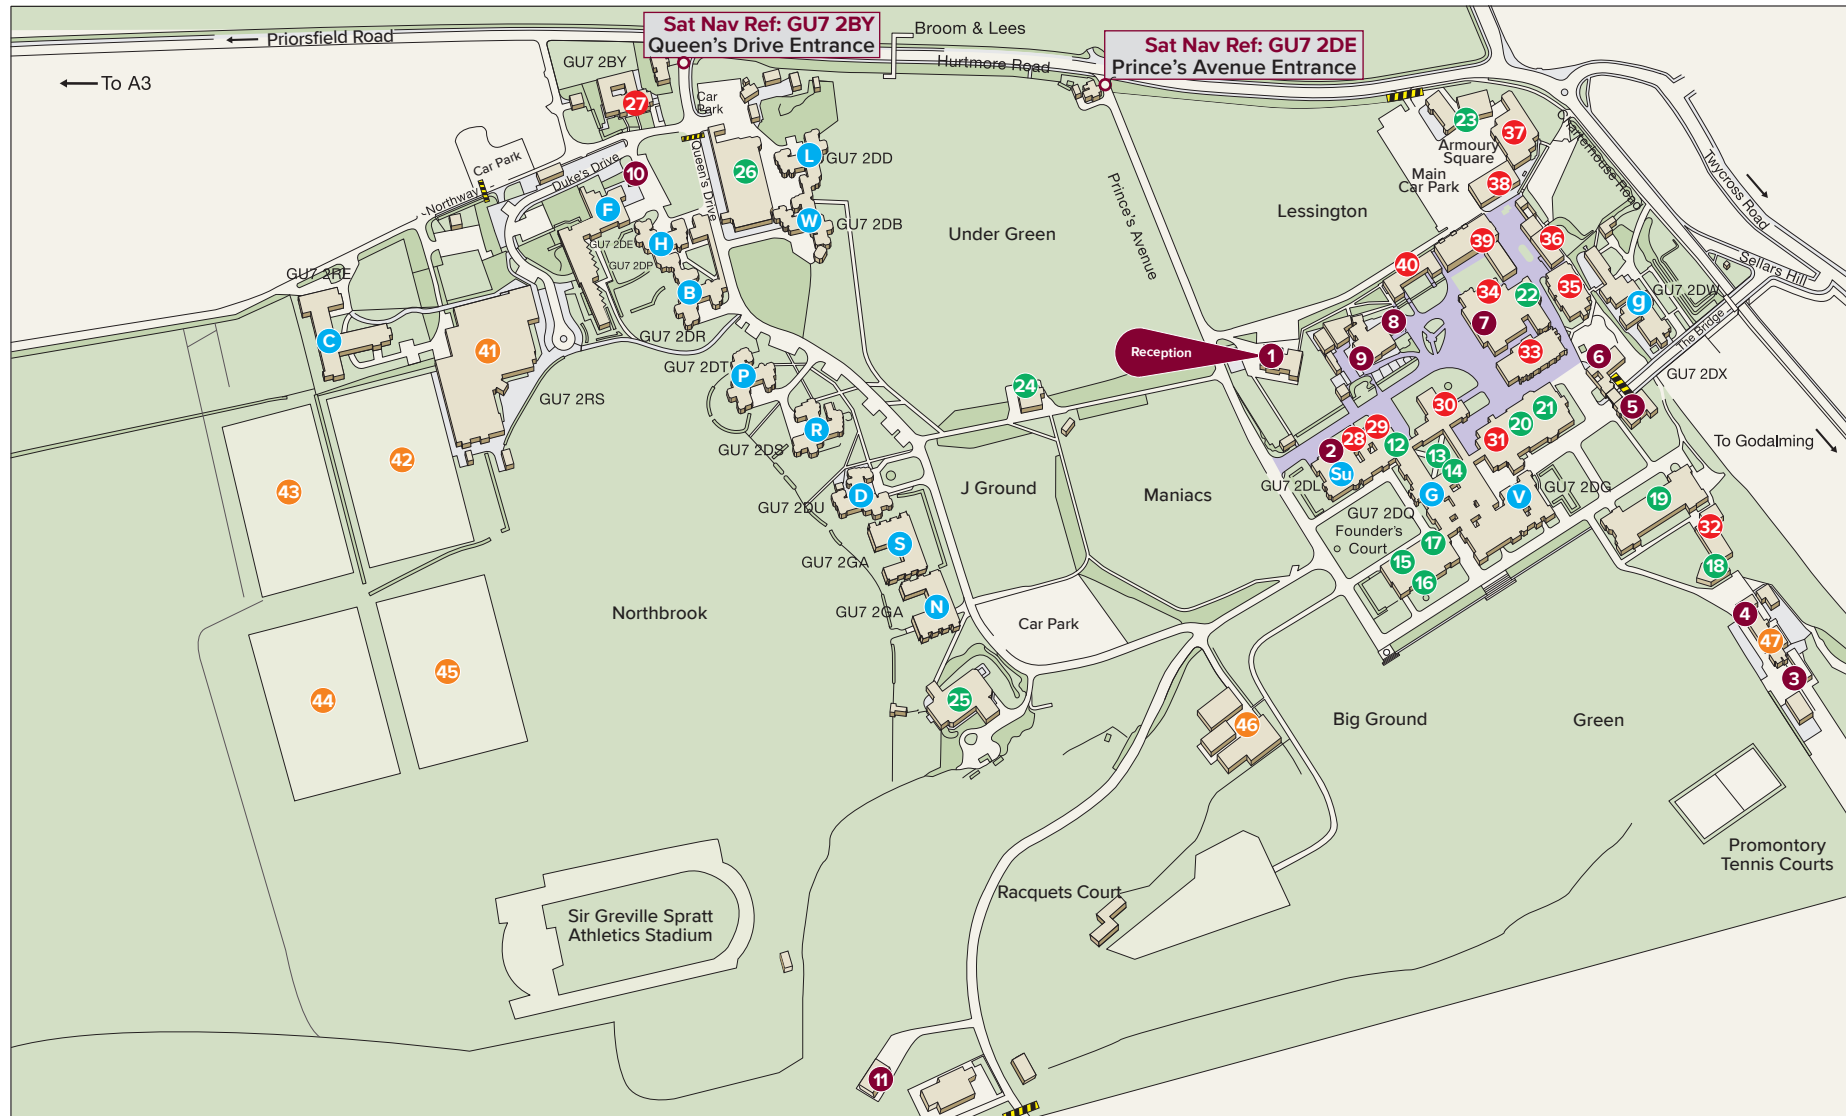

CHARTERHOUSE CAMPUS MAP 2022-23

- | | | | | |
|---|--|---|---|---|
| Houses | Administration | Venues | Pastoral & Teaching | Sport |
| <ul style="list-style-type: none"> B Bodeites C Chetwynd D Daviesites F Fletcherites G Gownboys 9 Girdlestoneites H Hodgsonites L Lockites N Northbrook P Pageites R Robinites S Saunderites Su Sutton V Verites W Weekites | <ul style="list-style-type: none"> 1 Reception 2 Headmaster
Director of Finance
& Strategy 3 Grounds 4 Green Cottage 5 Brooke Hall 6 The Old Bursary 7 School Shop 8 Engineer's Cottage 9 Estates Department 10 Security 11 Operations & Laundry | <ul style="list-style-type: none"> 12 Saunders Room 13 Scholars' Court 14 Oak: Central Café 15 Concert Hall 16 South African
Cloister 17 Founders' Chapel 18 Llewellyn Room 19 Memorial Chapel 20 Daniel Wray Room 21 Hall 22 Lecture Theatre 23 Armoury 24 Crown 25 Ben Travers Theatre 26 Central Dining Room | <ul style="list-style-type: none"> 27 Hunt Health Centre 28 HHC Hub 29 Wellbeing Centre 30 C Block 31 Library 32 RVW Music School 33 Science 34 BCR 35 Modern Languages 36 Beveridge Centre 37 John Derry
Technology Centre 38 Art Studio 39 New Science Block 40 New Block | <ul style="list-style-type: none"> 41 Queen's Sports Centre 42 Northbrook C 43 Netball and Tennis Courts 44 Northbrook B 45 Northbrook A 46 Squash & Fives Courts 47 Peter May Pavilion |
- Barrier
 Pedestrian Area