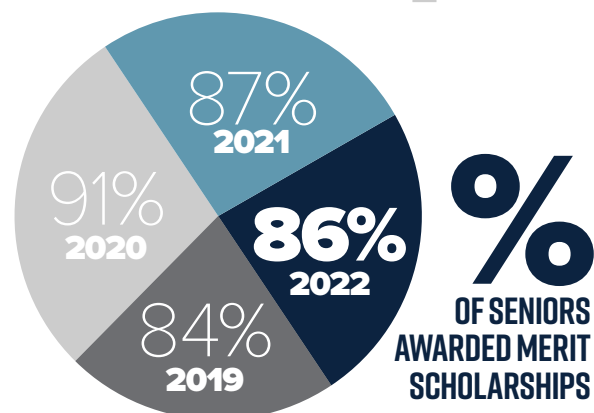

FOUR-YEAR LANDSCAPE

Senior Class Size

88 111 102
2019 2020 2021

2022
94

Merit Scholarships

2019-2022 COLLEGE ACCEPTANCES (AND MANY MORE!)

2019-2022 RECOGNITIONS

8 NATIONAL HISPANIC RECOGNITION SCHOLARS

4 NATIONAL MERIT SCHOLARS

10 NATIONAL MERIT COMMENDED SCHOLARS

SAT SCORING 2022

PEAK 1560
AVERAGE 1180

*MAX SCORE 1600

ACT SCORING 2022

PEAK 35
AVERAGE 25

*MAX SCORE 36