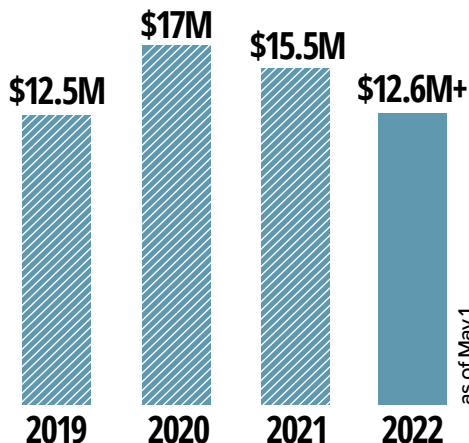

FOUR-YEAR LANDSCAPE

Senior Class Size

88 111 102
2019 2020 2021

2022
94

Merit Scholarships

2019-2022 COLLEGE ACCEPTANCES (AND MANY MORE!)

2019-2022 RECOGNITIONS

8 NATIONAL HISPANIC RECOGNITION SCHOLARS