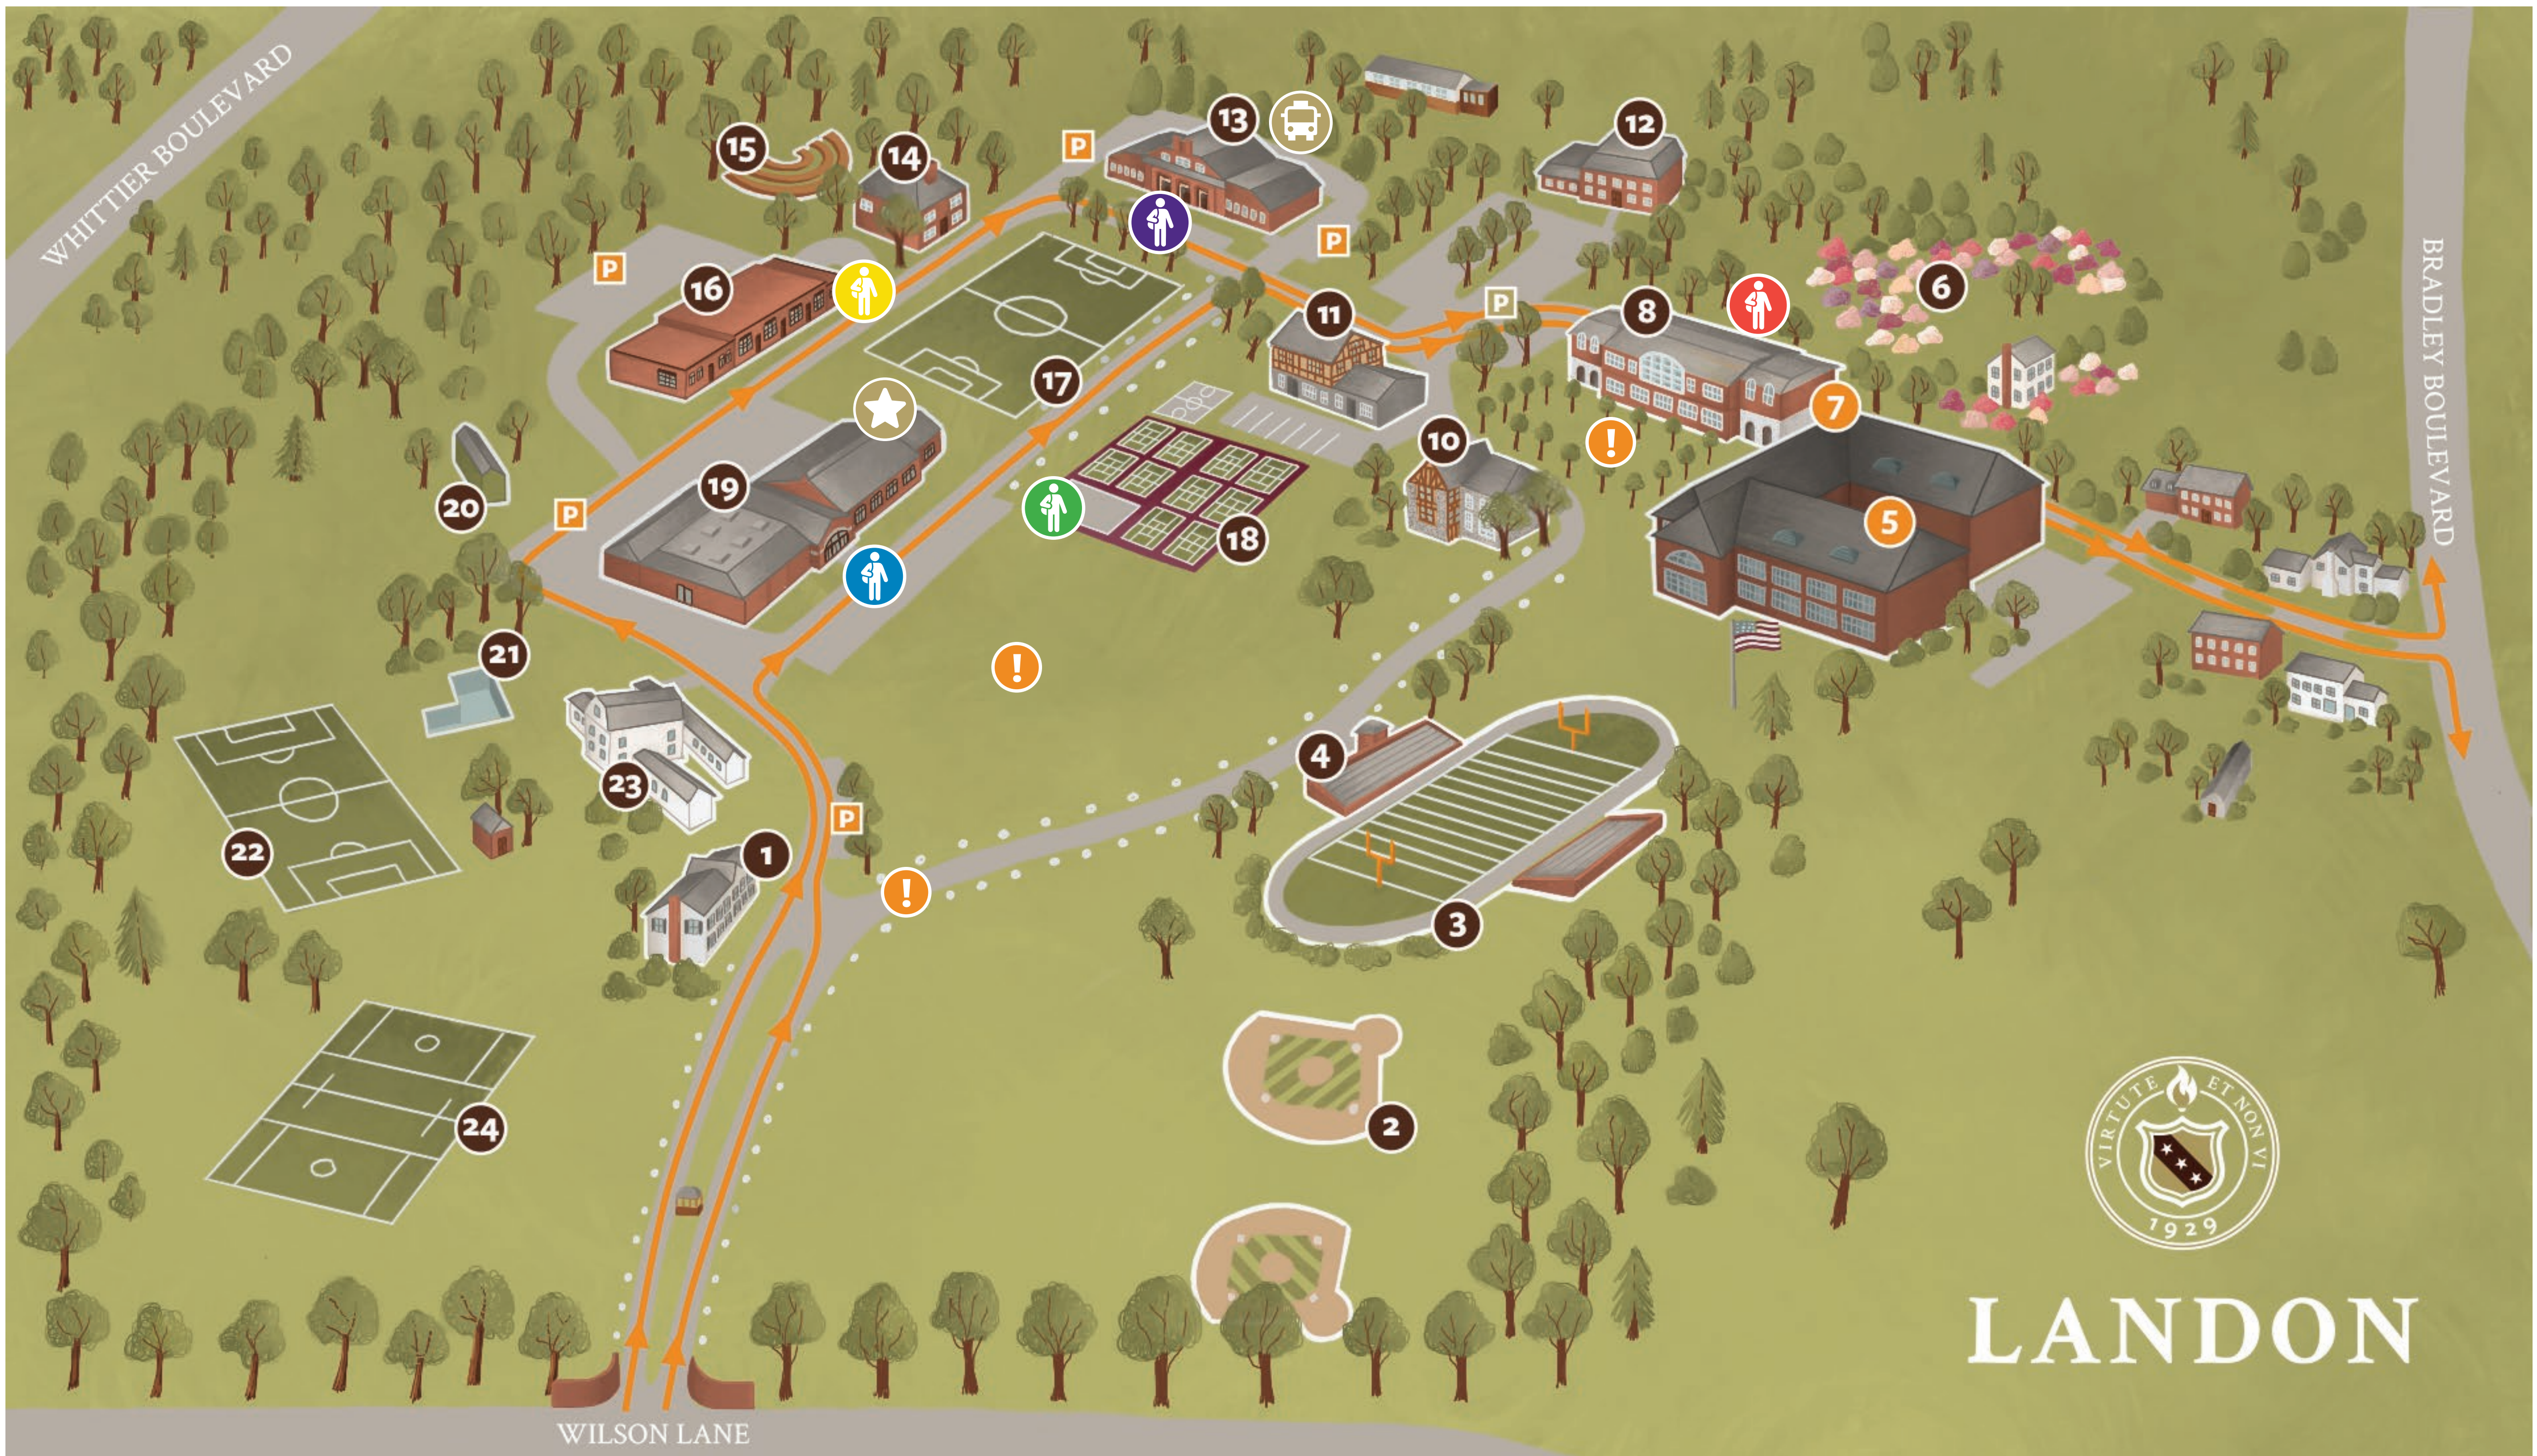

# CARPOOL TRAFFIC FLOW

— Through Traffic Route

★ Camp Office

🚌 Bus Parking  
(We will depart from this location in the afternoon.)

👤 Red Zone  
(Girls Day Camp, Academic Camps,  
VineyardApp Camp)

👤 Green Zone  
(Tennis Camp)

1. Farmhouse
2. Armstrong Field
3. Triplett Field
4. Bordley Stadium
5. Banfield Academic Center  
(Upper School)
6. Perkins Garden
7. Ladow Gallery
8. Middle School
9. Minter Quadrangle
10. Andrews House  
(Head of School's Office and Communications Office)

11. Torrey Hall  
(Alumni Office, Development Office, Parent Programs  
and School Store)
12. Kiplinger House
13. Mondzac Performing Arts Center  
(Coates Auditorium and Lindner Dining Hall)
14. Hendricks Building  
(Admissions Office and Business Office)
15. Pielage Amphitheater
16. Wilson Building  
(Lower School)
17. Freed Field
18. Jacoby Tennis Courts

19. Barton Alumni Athletic Center  
(Lehrman Atrium, Banfield Alumni Room,  
Freeman Center for Athletic Achievement  
and Boehly Wrestling Room)
20. Parsons Range
21. Dixon Pool
22. Prindle Field
23. The Barn  
(Building and Grounds Office, Security Office,  
and Transportation Office)
24. Goddard Field