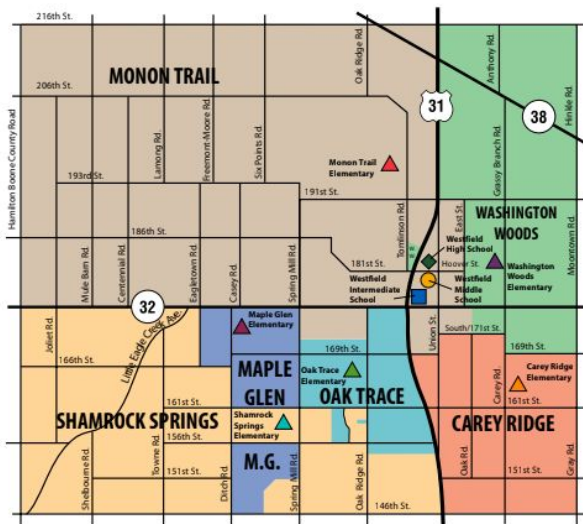

WESTFIELD INTERMEDIATE SCHOOL (Grades 5-6)
17710 Shamrock Boulevard, Westfield, Indiana 46074
Office (317) 867-6500
Attendance (317) 867-6501
Website <http://www.k12.in.us/wis>

CAREY RIDGE ELEMENTARY SCHOOL (Grades PK-4)
16231 Carey Road, Westfield, Indiana 46074
Office (317) 867-6200
Attendance (317) 867-6201
Website <http://www.k12.in.us/cre>

MAPLE GLEN ELEMENTARY SCHOOL (Grades PK-4)
1797 Ditch Road, Westfield, Indiana 46074
Office (317) 896-4700
Attendance (317) 896-4701
Website <http://www.k12.in.us/mge>

MONON TRAIL ELEMENTARY SCHOOL (Grades PK-4)
19400 Tomlinson Road, Westfield, Indiana 46074
Office (317) 867-8600
Attendance (317) 867-8601
Website <http://www.k12.in.us/mte>

OAK TRACE ELEMENTARY SCHOOL (Grades PK-4)
16504 Oak Ridge Road, Westfield, Indiana 46074
Office (317) 867-6400
Attendance (317) 867-6401
Website <http://www.k12.in.us/ote>

SHAMROCK SPRINGS ELEMENTARY (Grades PK-4)
747 West 161st Street, Westfield, Indiana 46074
Office (317) 867-7400
Attendance (317) 867-7401
Website <http://www.k12.in.us/sse>

WASHINGTON WOODS ELEMENTARY (Grades PK-4)
17950 Grassy Branch Road, Westfield, Indiana 46074
Office (317) 867-7900
Attendance (317) 867-7901
Website <http://www.k12.in.us/www>

Visit Westfield Washington Schools on the web: www.wws.k12.in.us