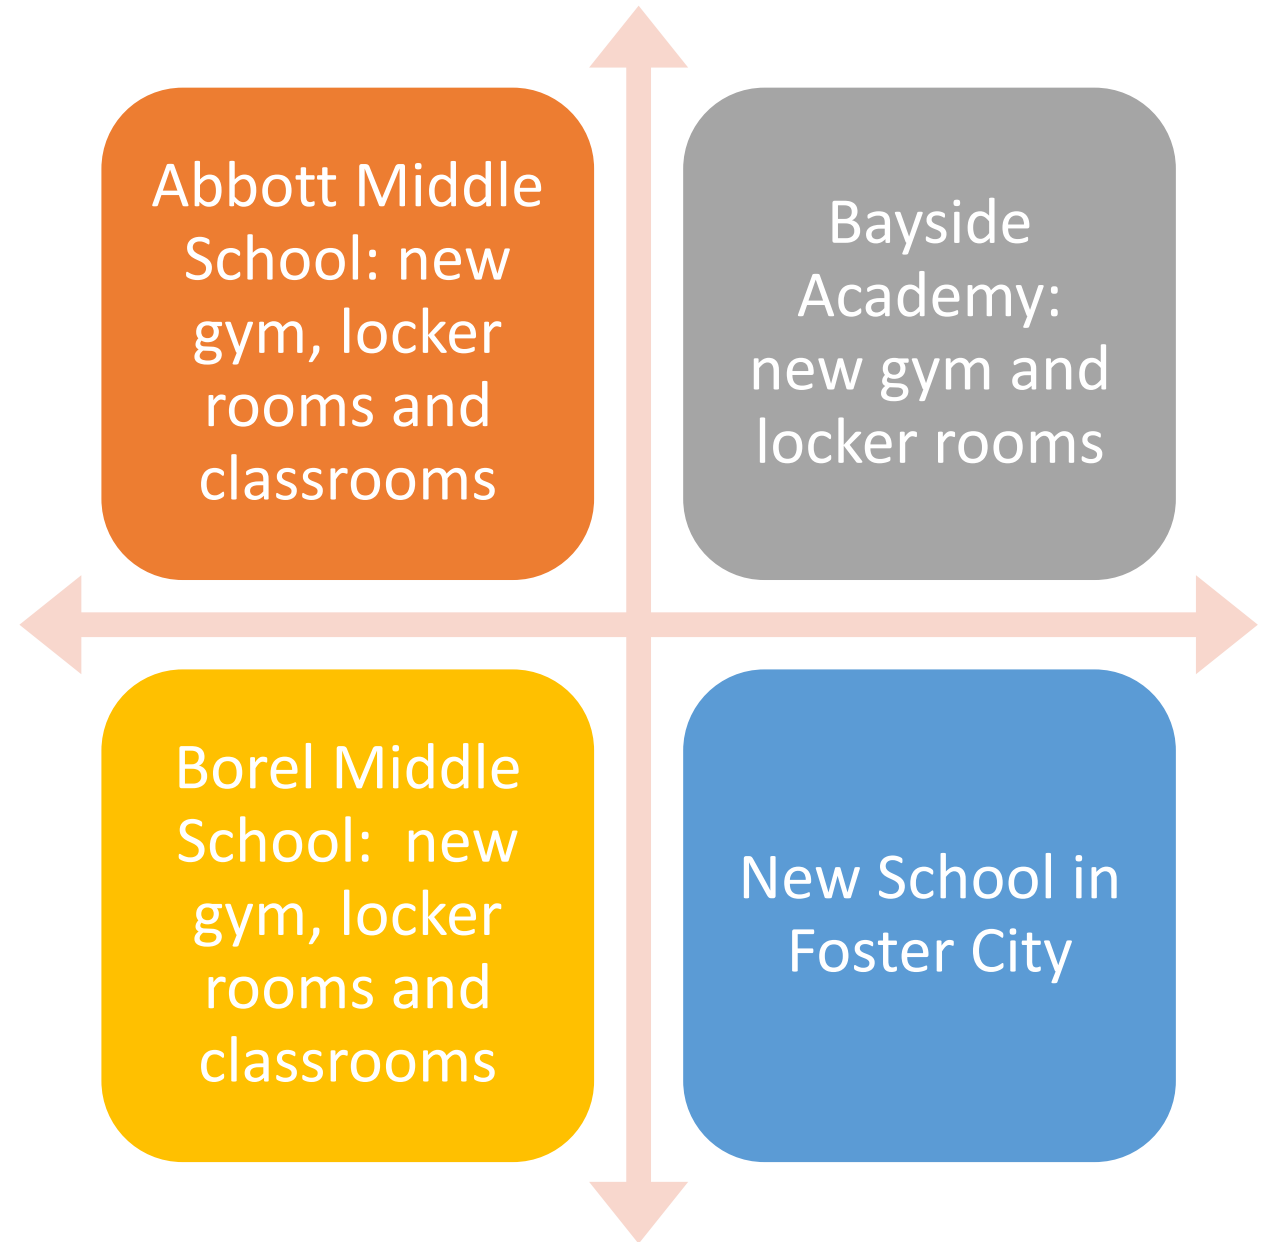

# Measure X Phase I Projects— April 2020 Update

Abbott's new gym with lobby as  
seen from Alameda de las Pulgas—  
March 2020

Abbott—new locker rooms on the bottom with two new classrooms on top—March 2020

Abbott—inside of new  
classrooms—March 2020

Bayside  
Academy—gym  
and lobby to the  
right and new  
locker rooms to  
the left

Bayside  
Academy—  
inside one of  
the new locker  
rooms March  
2020

Bayside  
Academy—  
finishing the  
inside of the  
new gym—  
March 2020

Borel—gym lobby on the left with gym behind and locker rooms to the right March 2020

Borel—closer view of new locker room and restroom building