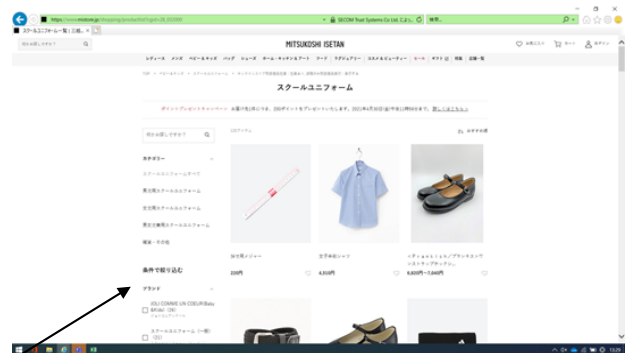

or scan the bar code.

②Please input exclusive school ID and password in Customer confirmation page, and press confirmation button.

③Click item list button under Exclusive School page.

【Item list】

④Please select the item you purchase and click shopping cart button after making decision.  
Please proceed shopping according to the purchase process on the site.