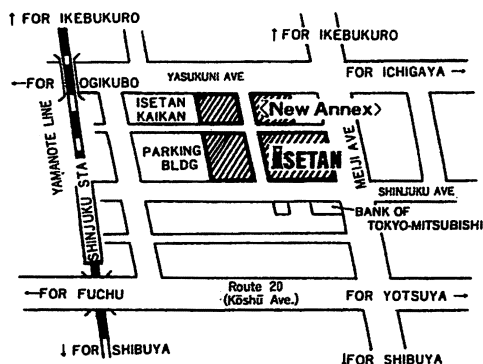

SEISEN INTERNATIONAL SCHOOL  
Information for School Uniform

Supplied by ISETAN  
SCHOOL UNIFORM SHOP  
( Isetan Kaikan 3F )

(このご案内状をお持ちのお客様を伊勢丹新宿店伊勢丹会館3階学生服売場までご案内ください)

“I Club” (Isetan Foreign Customers Service) offers benefits to foreigners living in Japan, including a 5% discount (each proper item must be over ¥3,300 (tax included; ¥3,000 excluding tax) including school uniforms) on cash purchases (some exceptions may apply). Membership is free of charge and without any obligation. Interpreting assistance is also available.

- The price shown at the shop includes the 10% consumption tax .

Location of **ISETAN**

Address: 1-14, Shinjuku 3-chome,  
Tokyo

Phone: 03-3352-1111

Access: Please head for Exit B5, B4, B3

By Train: Shinjuku Station East Gate