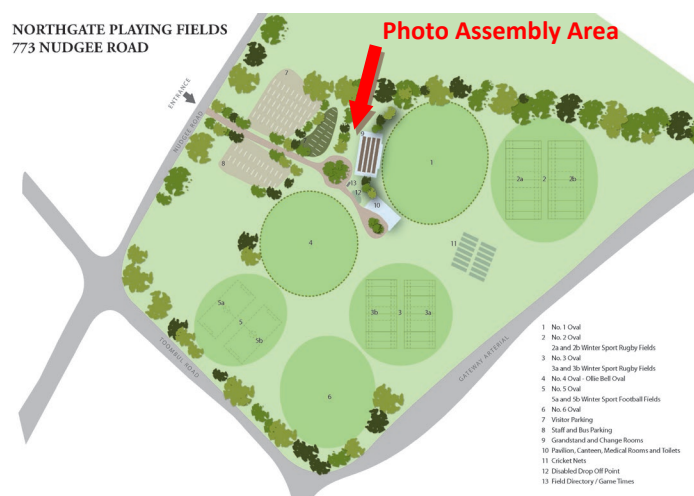

12.00pm	11.00am	10A	3A
12.00pm	11.00am	11A	4
12.00pm	11.15am	11B	5A
12.00pm	11.15am	11C	6
12.00pm	11.15am	11D	2A
10.50am	11.55am	6C	3A
10.50am	11.55am	5D	3B
1.15pm	12.10pm	First XI	1

Unfortunately, due to the tight schedule, we won't be able to wait for players who arrive late.
Teams highlighted in yellow – photos will be taken after your game.
 Players and coaches are to assemble in the photo assembly area (behind the hill north of the grandstand).
Please be ready in full player uniform five minutes before your photo is scheduled.