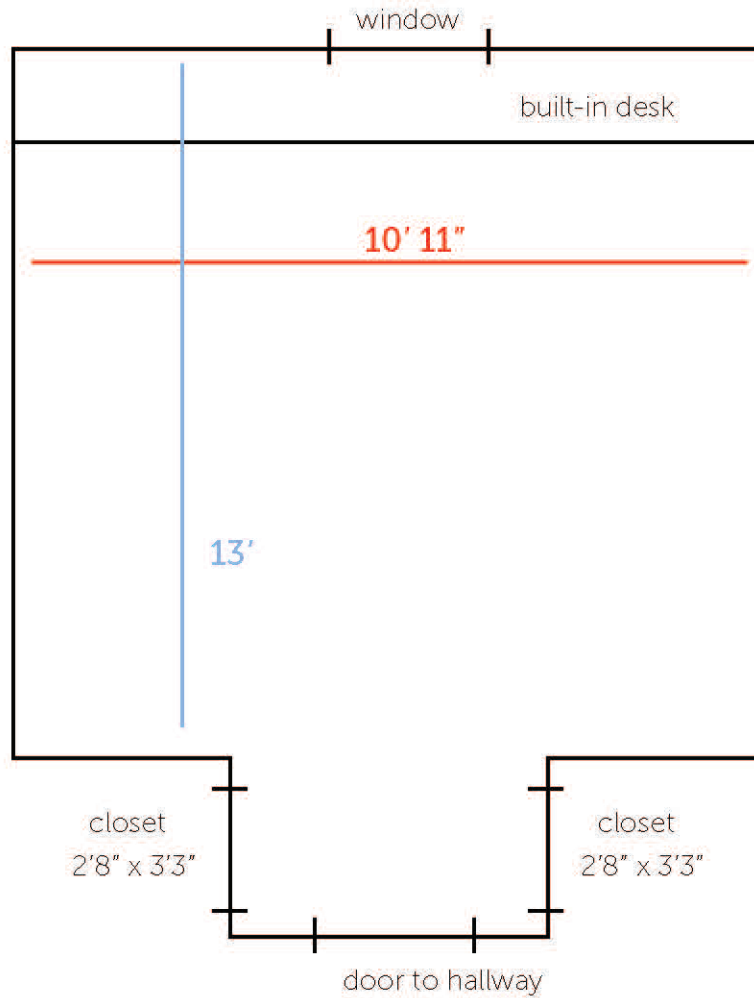

double room

other SMEDES measurements
extra long twin size beds