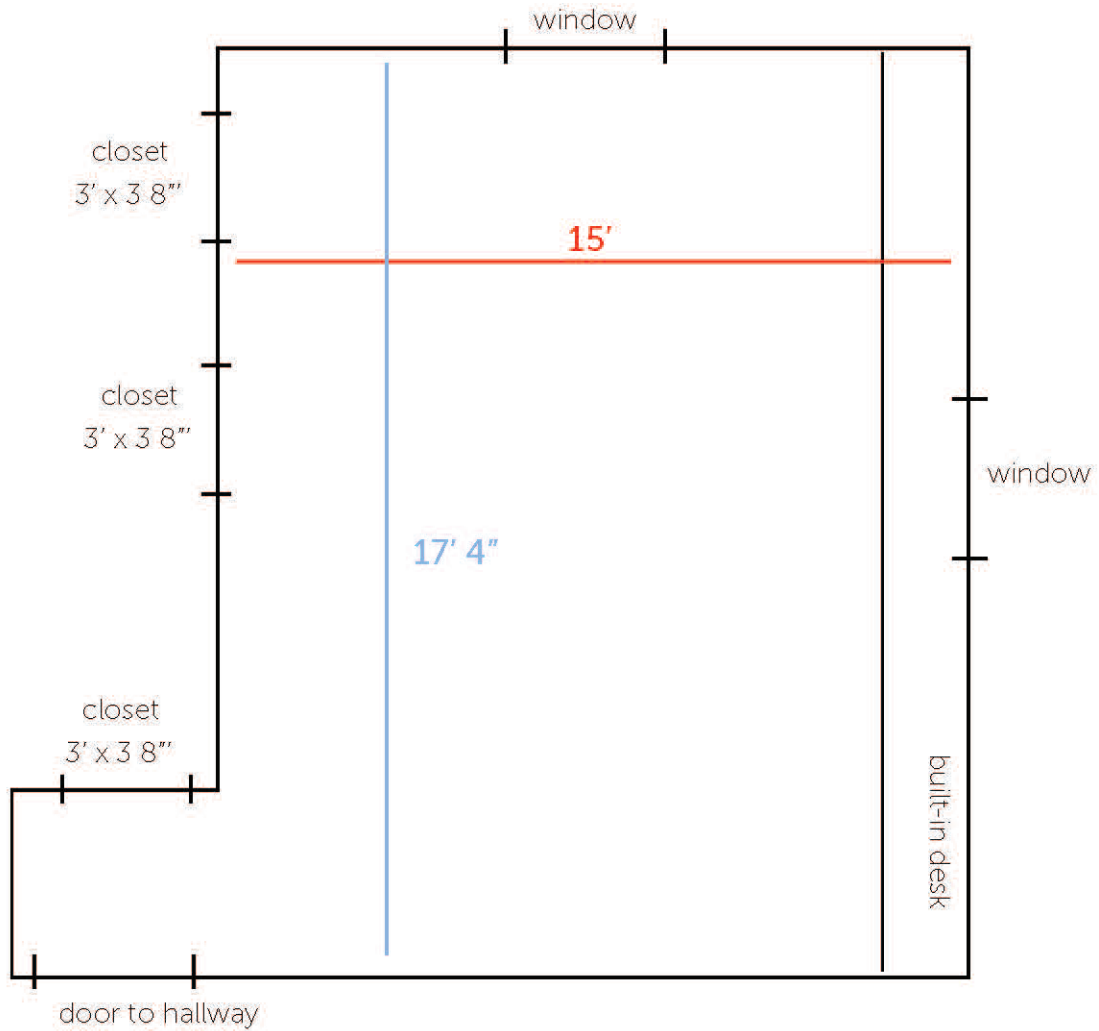

triple room

other SMEDES measurements
extra long twin size beds