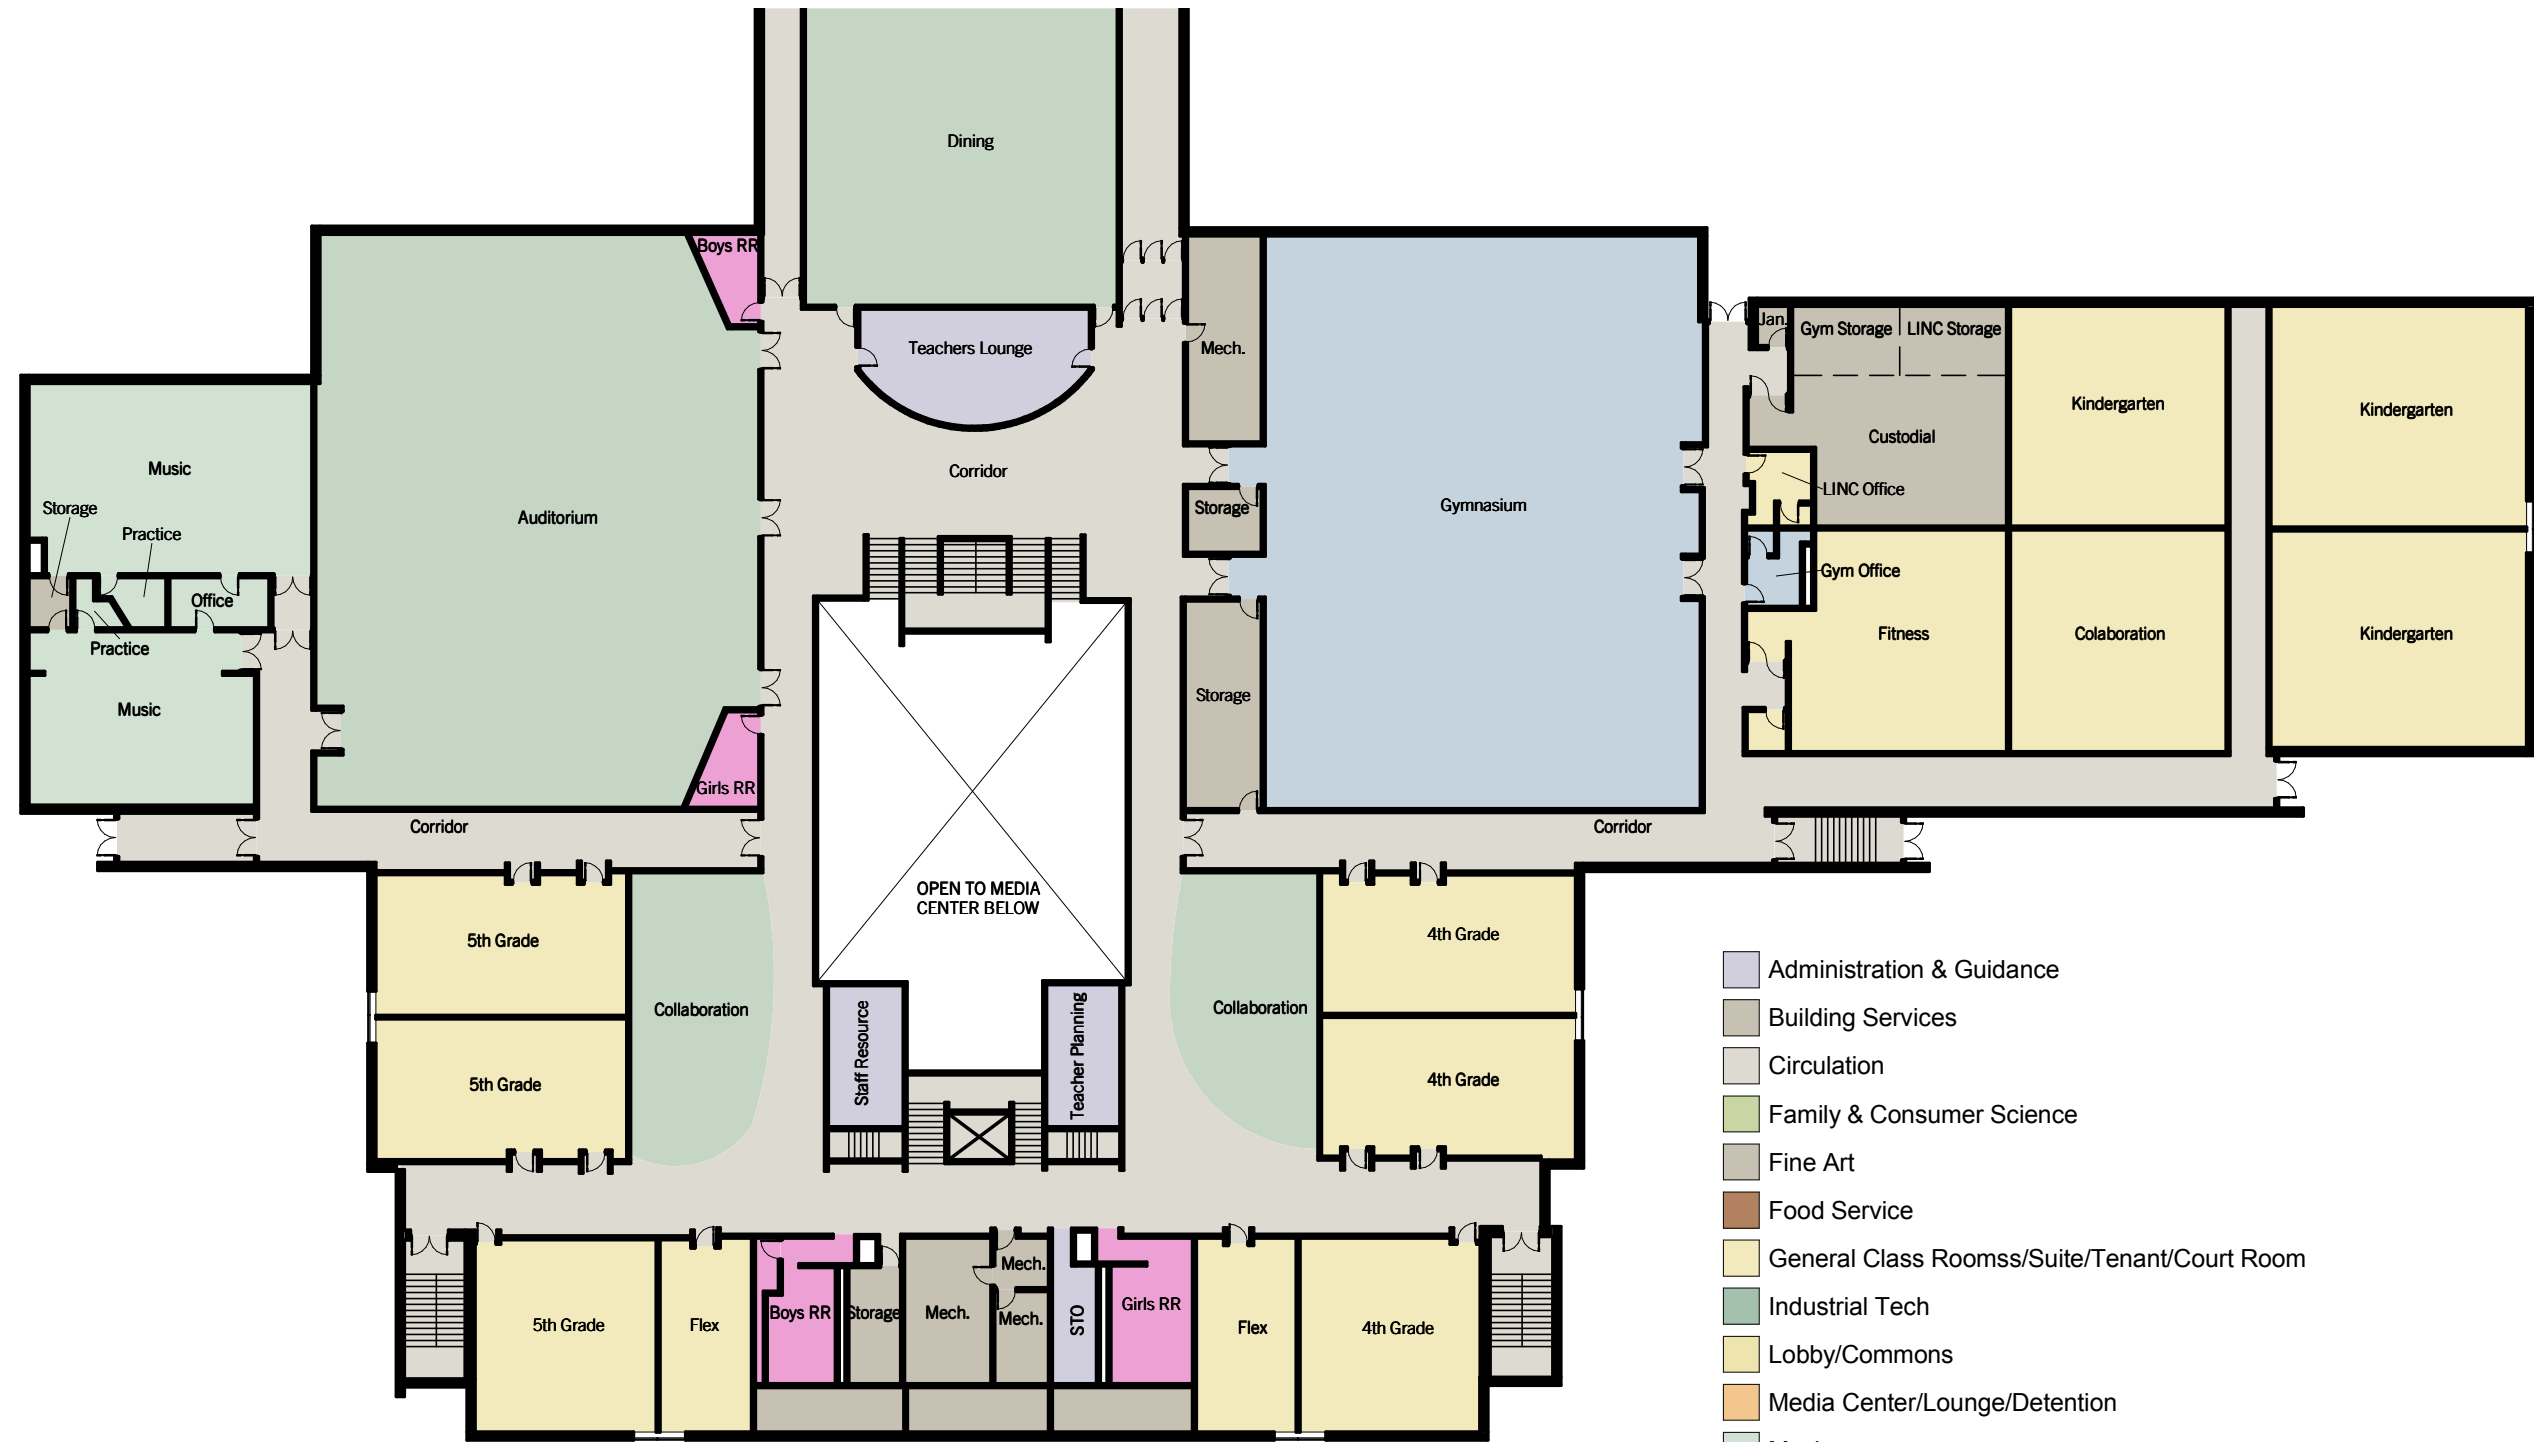

- Administration & Guidance
- Building Services
- Circulation
- Family & Consumer Science
- Fine Art
- Food Service
- General Class Roomss/Suite/Tenant/Court Room
- Industrial Tech
- Lobby/Commons
- Media Center/Lounge/Detention
- Music
- Performing Arts/Meeting Room/Day Room
- Physical Ed
- Special Ed
- Toilets

SD DD CD

King - Elementary - Level 1

SD DD CD

King - Elementary - Level 2

- Administration & Guidance
- Building Services
- Circulation
- Family & Consumer Science
- Fine Art
- Food Service
- General Class Rooms/Suite/Tenant/Court Room
- Industrial Tech
- Lobby/Commons
- Media Center/Lounge/Detention
- Music
- Performing Arts/Meeting Room/Day Room
- Physical Ed
- Special Ed
- Toilets

SD DD CD

King - Elementary - Level 3

- Administration & Guidance
- Building Services
- Circulation
- Family & Consumer Science
- Fine Art
- Food Service
- General Class Roomss/Suite/Tenant/Court Room
- Industrial Tech
- Lobby/Commons
- Media Center/Lounge/Detention
- Music
- Performing Arts/Meeting Room/Day Room
- Physical Ed
- Special Ed
- Toilets

SD DD CD

Weeks - Elementary - Level 1

- Administration & Guidance
- Building Services
- Circulation
- Family & Consumer Science
- Fine Art
- Food Service
- General Class Rooms/Suite/Tenant/Court Room
- Industrial Tech
- Lobby/Commons
- Media Center/Lounge/Detention
- Music
- Performing Arts/Meeting Room/Day Room
- Physical Ed
- Special Ed
- Toilets