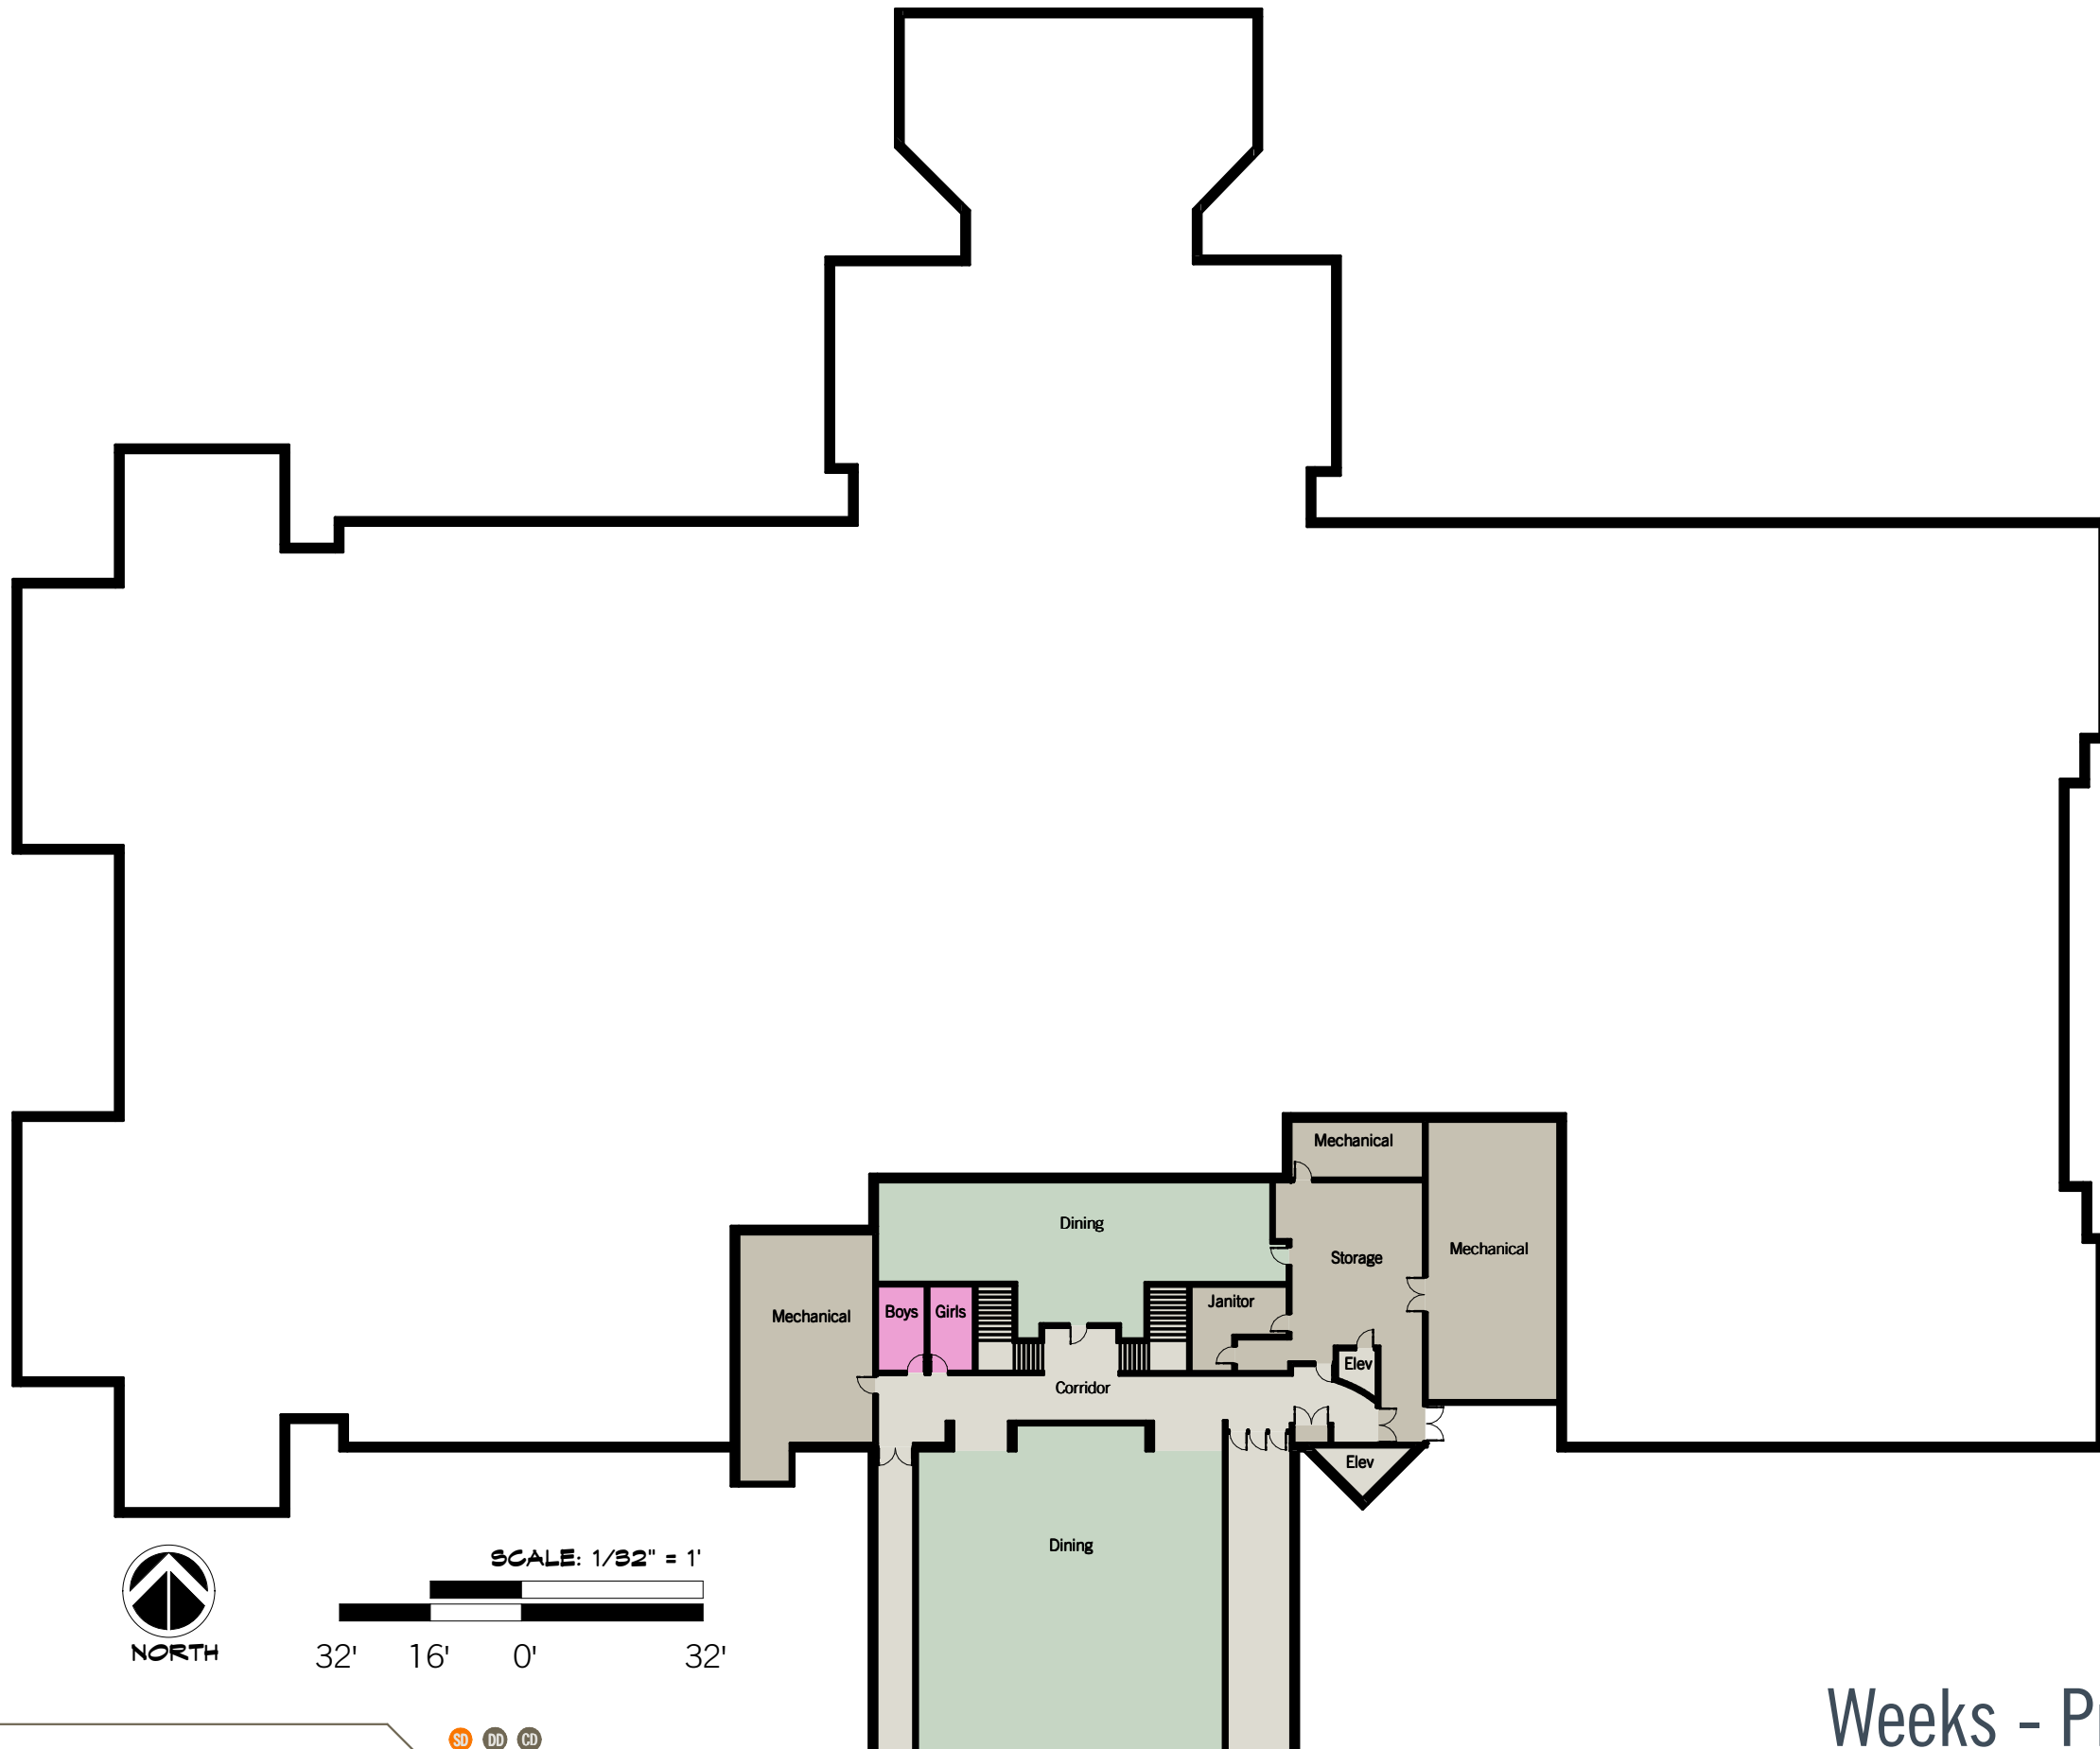

SD DD CD

King - Elementary - Level 3

- Administration & Guidance
- Building Services
- Circulation
- Family & Consumer Science
- Fine Art
- Food Service
- General Class Roomss/Suite/Tenant/Court Room
- Industrial Tech
- Lobby/Commons
- Media Center/Lounge/Detention
- Music
- Performing Arts/Meeting Room/Day Room
- Physical Ed
- Special Ed
- Toilets

SD DD CD

Weeks - Elementary - Level 1

- Administration & Guidance
- Building Services
- Circulation
- Family & Consumer Science
- Fine Art
- Food Service
- General Class Rooms/Suite/Tenant/Court Room
- Industrial Tech
- Lobby/Commons
- Media Center/Lounge/Detention
- Music
- Performing Arts/Meeting Room/Day Room
- Physical Ed
- Special Ed
- Toilets

SCALE: 1/32" = 1'
 32' 16' 0' 32'

SD DD CD

Weeks - Elementary - Level 2

- Administration & Guidance
- Building Services
- Circulation
- Family & Consumer Science
- Fine Art
- Food Service
- General Class Roomss/Suite/Tenant/Court Room
- Industrial Tech
- Lobby/Commons
- Media Center/Lounge/Detention
- Music
- Performing Arts/Meeting Room/Day Room
- Physical Ed
- Special Ed
- Toilets

SD DD CD

Weeks - Pre-K - Level 1

- Administration & Guidance
- Building Services
- Circulation
- Family & Consumer Science
- Fine Art
- Food Service
- General Class Rooms/Suite/Tenant/Court Room
- Industrial Tech
- Lobby/Commons
- Media Center/Lounge/Detention
- Music
- Performing Arts/Meeting Room/Day Room
- Physical Ed
- Special Ed
- Toilets