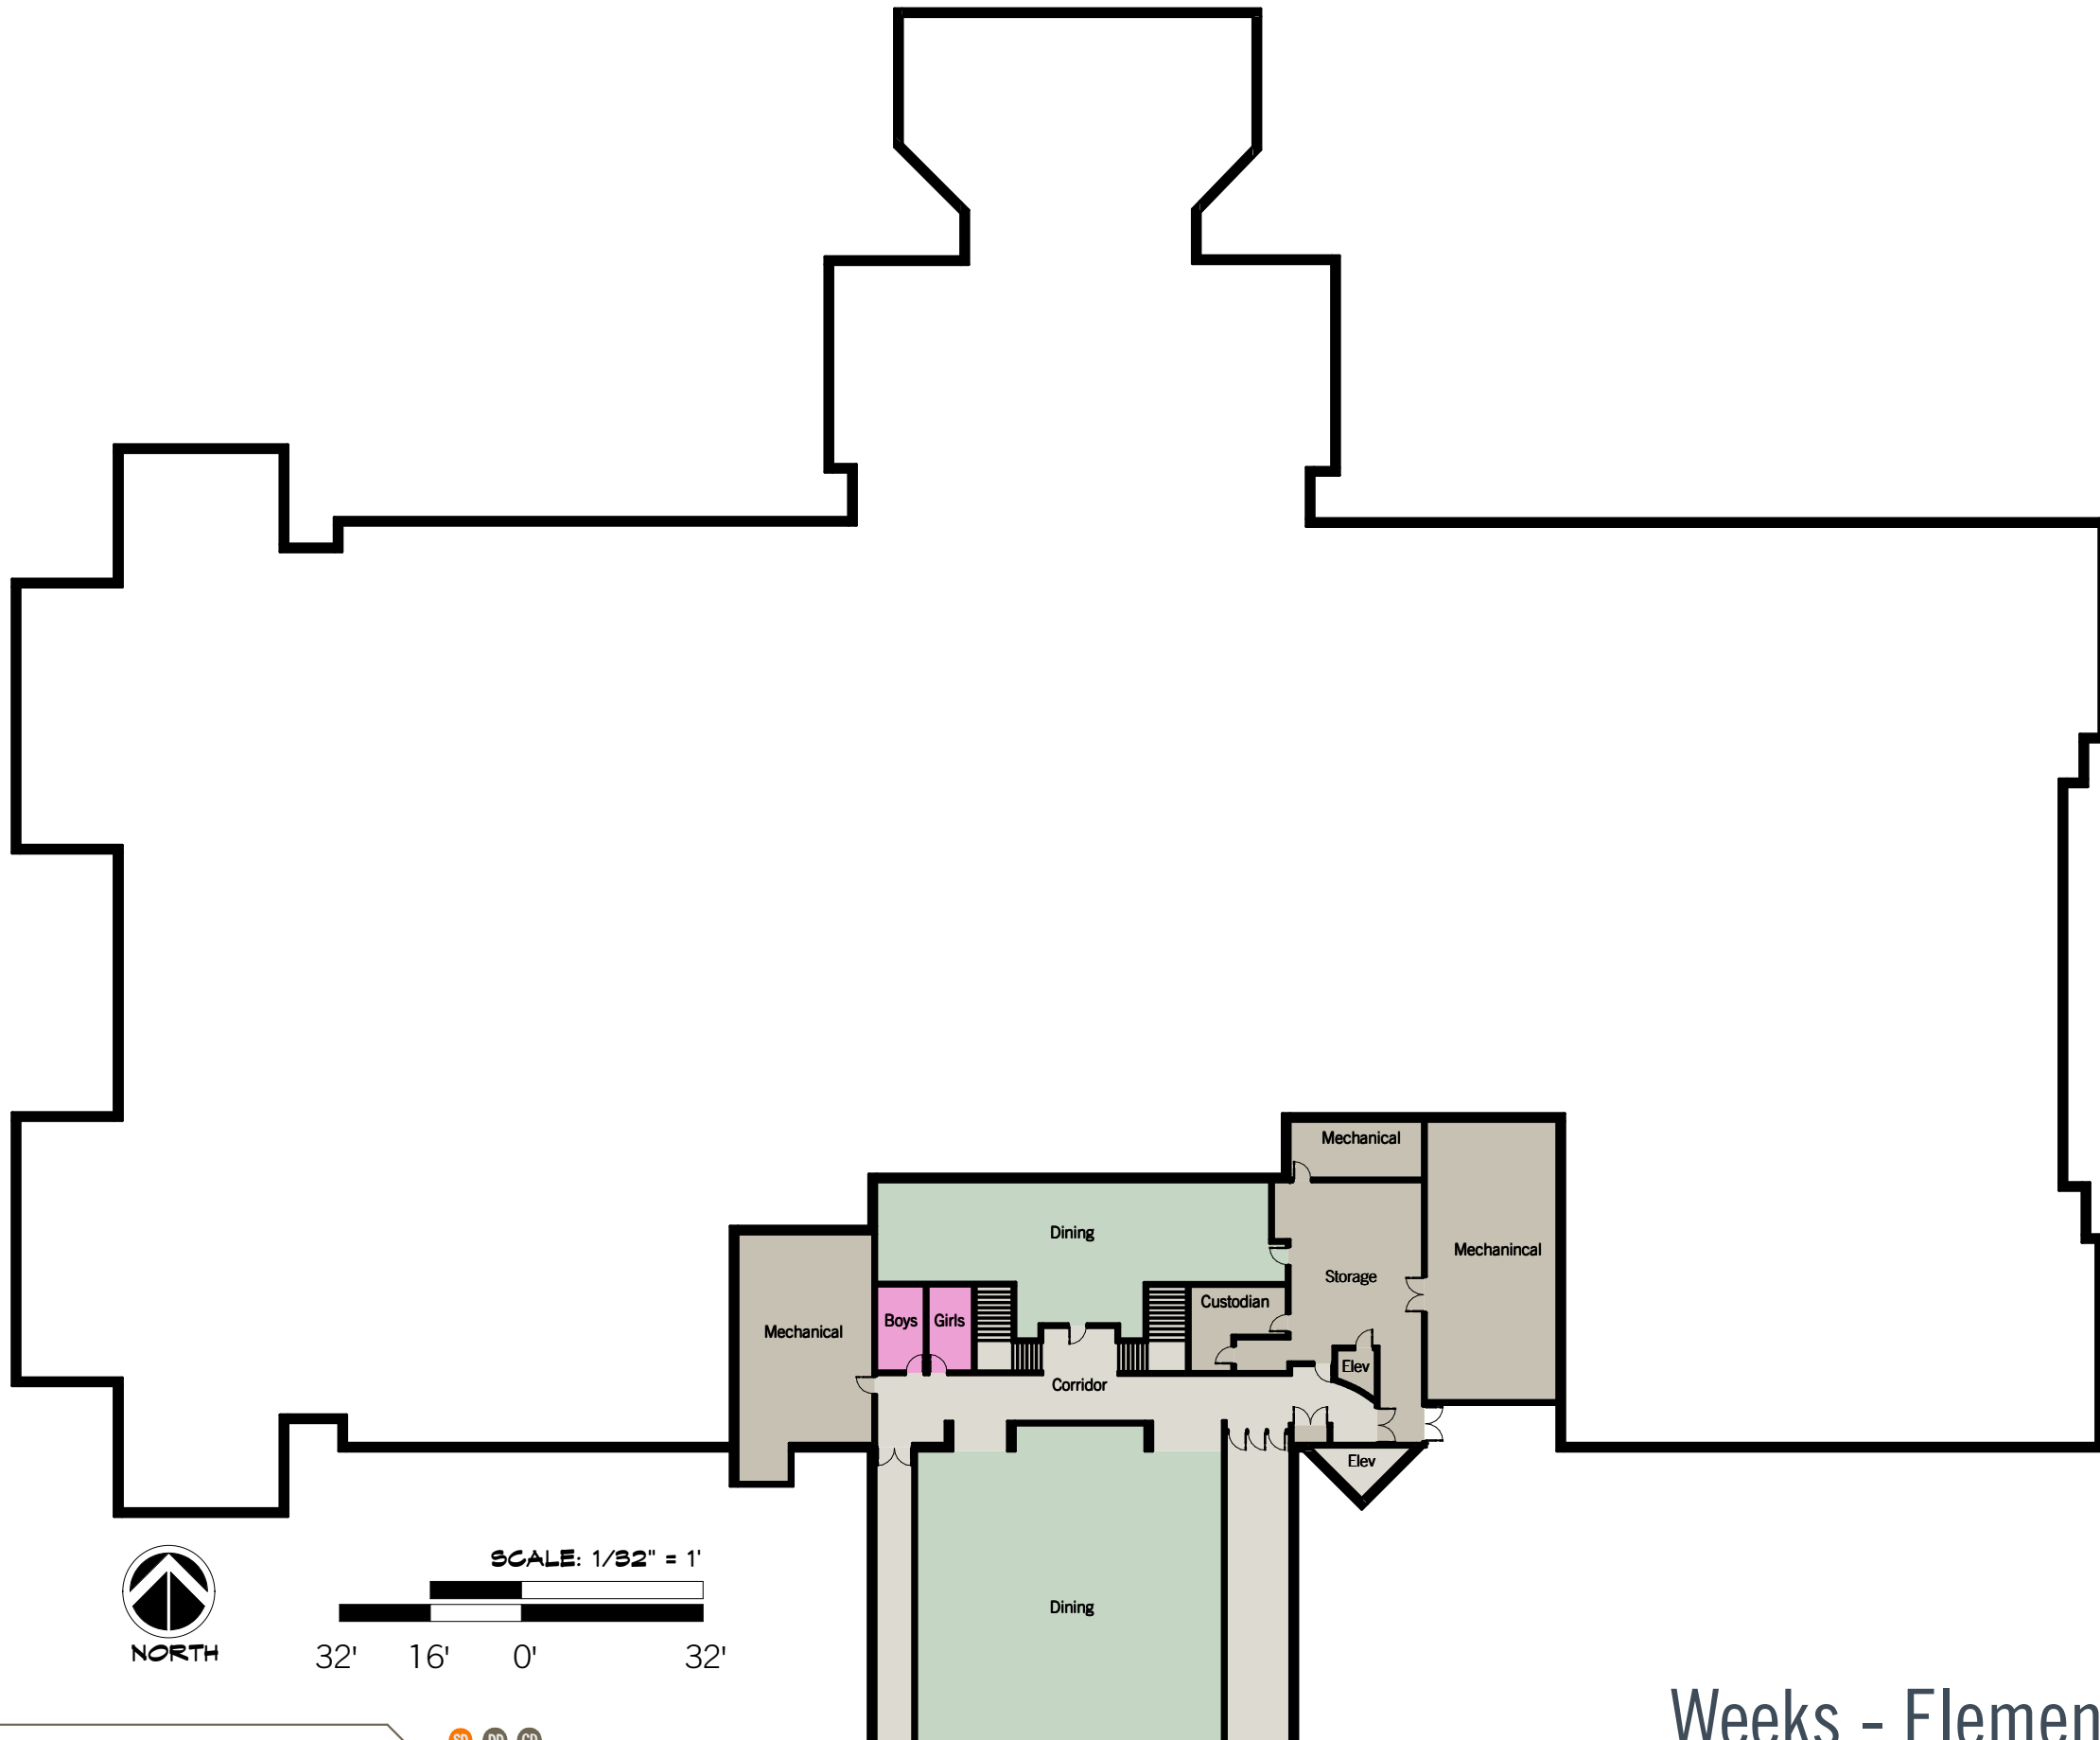

SD DD CD

King - Elementary - Level 1

SD DD CD

King - Elementary - Level 2

- Administration & Guidance
- Building Services
- Circulation
- Family & Consumer Science
- Fine Art
- Food Service
- General Class Rooms/Suite/Tenant/Court Room
- Industrial Tech
- Lobby/Commons
- Media Center/Lounge/Detention
- Music
- Performing Arts/Meeting Room/Day Room
- Physical Ed
- Special Ed
- Toilets

SD DD CD

King - Elementary - Level 3

- Administration & Guidance
- Building Services
- Circulation
- Family & Consumer Science
- Fine Art
- Food Service
- General Class Roomss/Suite/Tenant/Court Room
- Industrial Tech
- Lobby/Commons
- Media Center/Lounge/Detention
- Music
- Performing Arts/Meeting Room/Day Room
- Physical Ed
- Special Ed
- Toilets

SD DD CD

Weeks - Elementary - Level 1

- Administration & Guidance
- Building Services
- Circulation
- Family & Consumer Science
- Fine Art
- Food Service
- General Class Rooms/Suite/Tenant/Court Room
- Industrial Tech
- Lobby/Commons
- Media Center/Lounge/Detention
- Music
- Performing Arts/Meeting Room/Day Room
- Physical Ed
- Special Ed
- Toilets

SCALE: 1/32" = 1'
 32' 16' 0' 32'

SD DD CD

Weeks - Elementary - Level 2

- Administration & Guidance
- Building Services
- Circulation
- Family & Consumer Science
- Fine Art
- Food Service
- General Class Roomss/Suite/Tenant/Court Room
- Industrial Tech
- Lobby/Commons
- Media Center/Lounge/Detention
- Music
- Performing Arts/Meeting Room/Day Room
- Physical Ed
- Special Ed
- Toilets