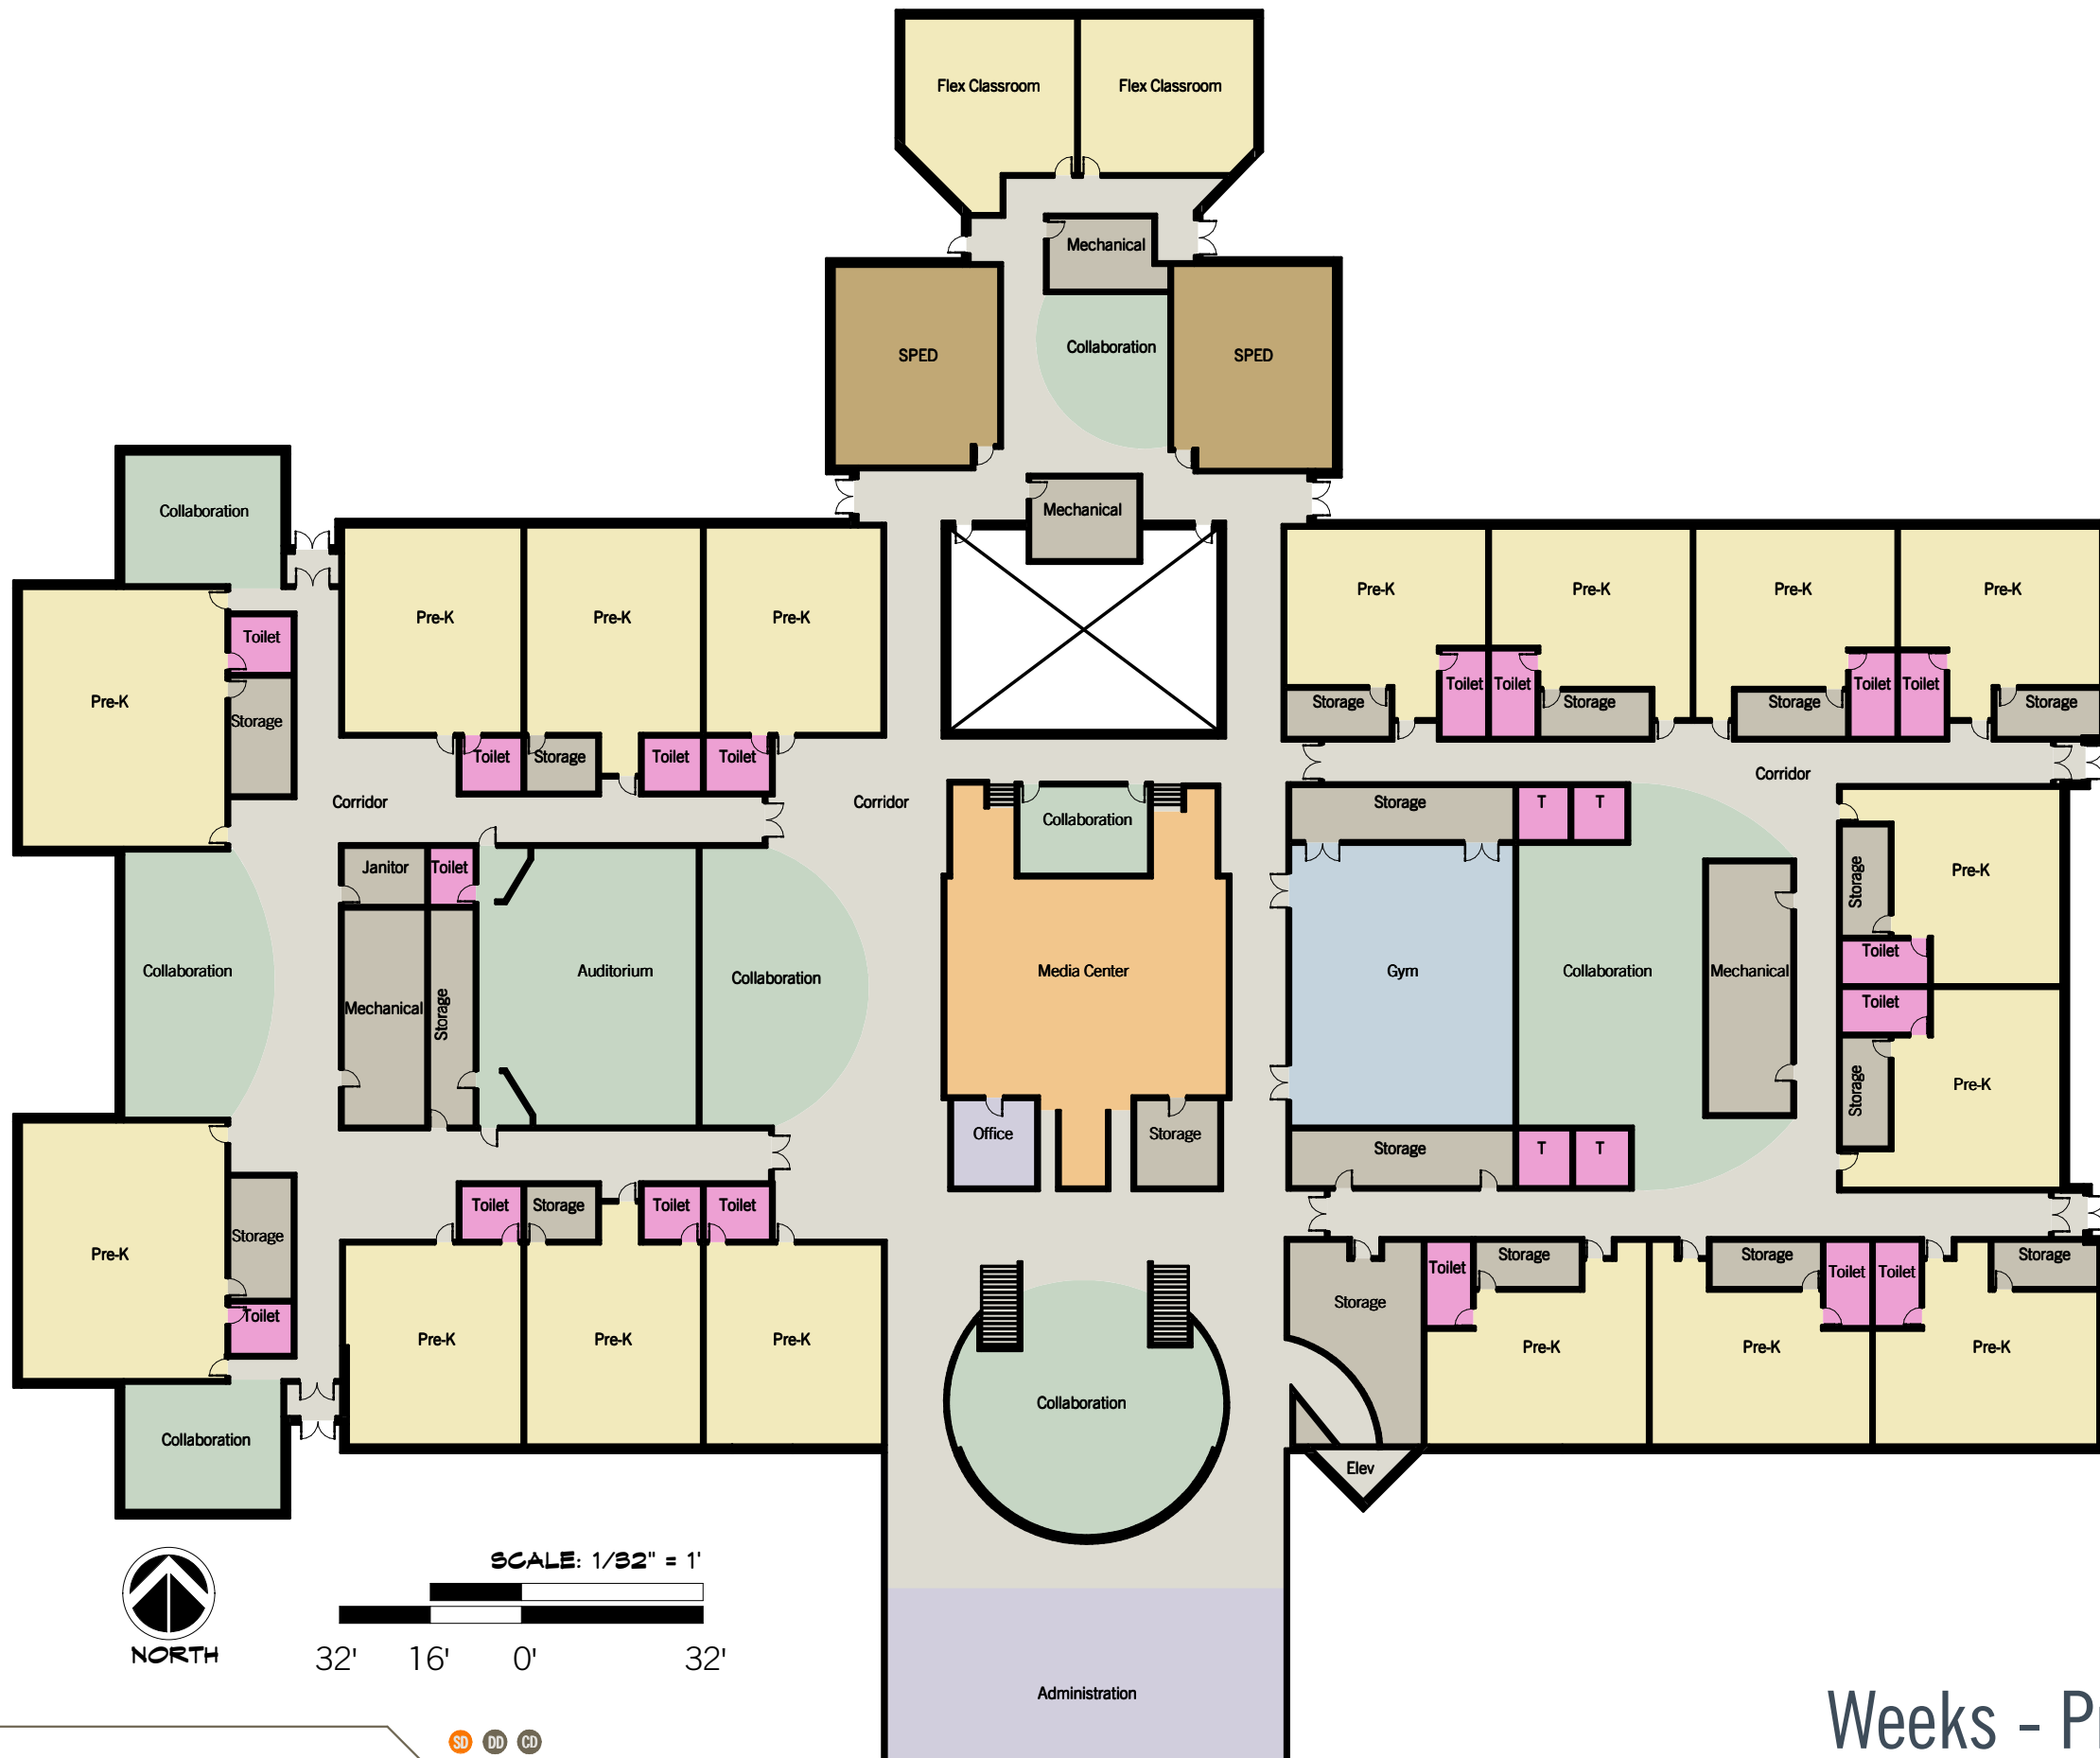

SD DD CD

King - Elementary - Level 3

- Administration & Guidance
- Building Services
- Circulation
- Family & Consumer Science
- Fine Art
- Food Service
- General Class Roomss/Suite/Tenant/Court Room
- Industrial Tech
- Lobby/Commons
- Media Center/Lounge/Detention
- Music
- Performing Arts/Meeting Room/Day Room
- Physical Ed
- Special Ed
- Toilets

SD DD CD

Weeks - Elementary - Level 1

- Administration & Guidance
- Building Services
- Circulation
- Family & Consumer Science
- Fine Art
- Food Service
- General Class Rooms/Suite/Tenant/Court Room
- Industrial Tech
- Lobby/Commons
- Media Center/Lounge/Detention
- Music
- Performing Arts/Meeting Room/Day Room
- Physical Ed
- Special Ed
- Toilets

SCALE: 1/32" = 1'
 32' 16' 0' 32'

SD DD CD

Weeks - Elementary - Level 2

- Administration & Guidance
- Building Services
- Circulation
- Family & Consumer Science
- Fine Art
- Food Service
- General Class Roomss/Suite/Tenant/Court Room
- Industrial Tech
- Lobby/Commons
- Media Center/Lounge/Detention
- Music
- Performing Arts/Meeting Room/Day Room
- Physical Ed
- Special Ed
- Toilets

SD DD CD

Weeks - Pre-K - Level 1

- Administration & Guidance
- Building Services
- Circulation
- Family & Consumer Science
- Fine Art
- Food Service
- General Class Rooms/Suite/Tenant/Court Room
- Industrial Tech
- Lobby/Commons
- Media Center/Lounge/Detention
- Music
- Performing Arts/Meeting Room/Day Room
- Physical Ed
- Special Ed
- Toilets