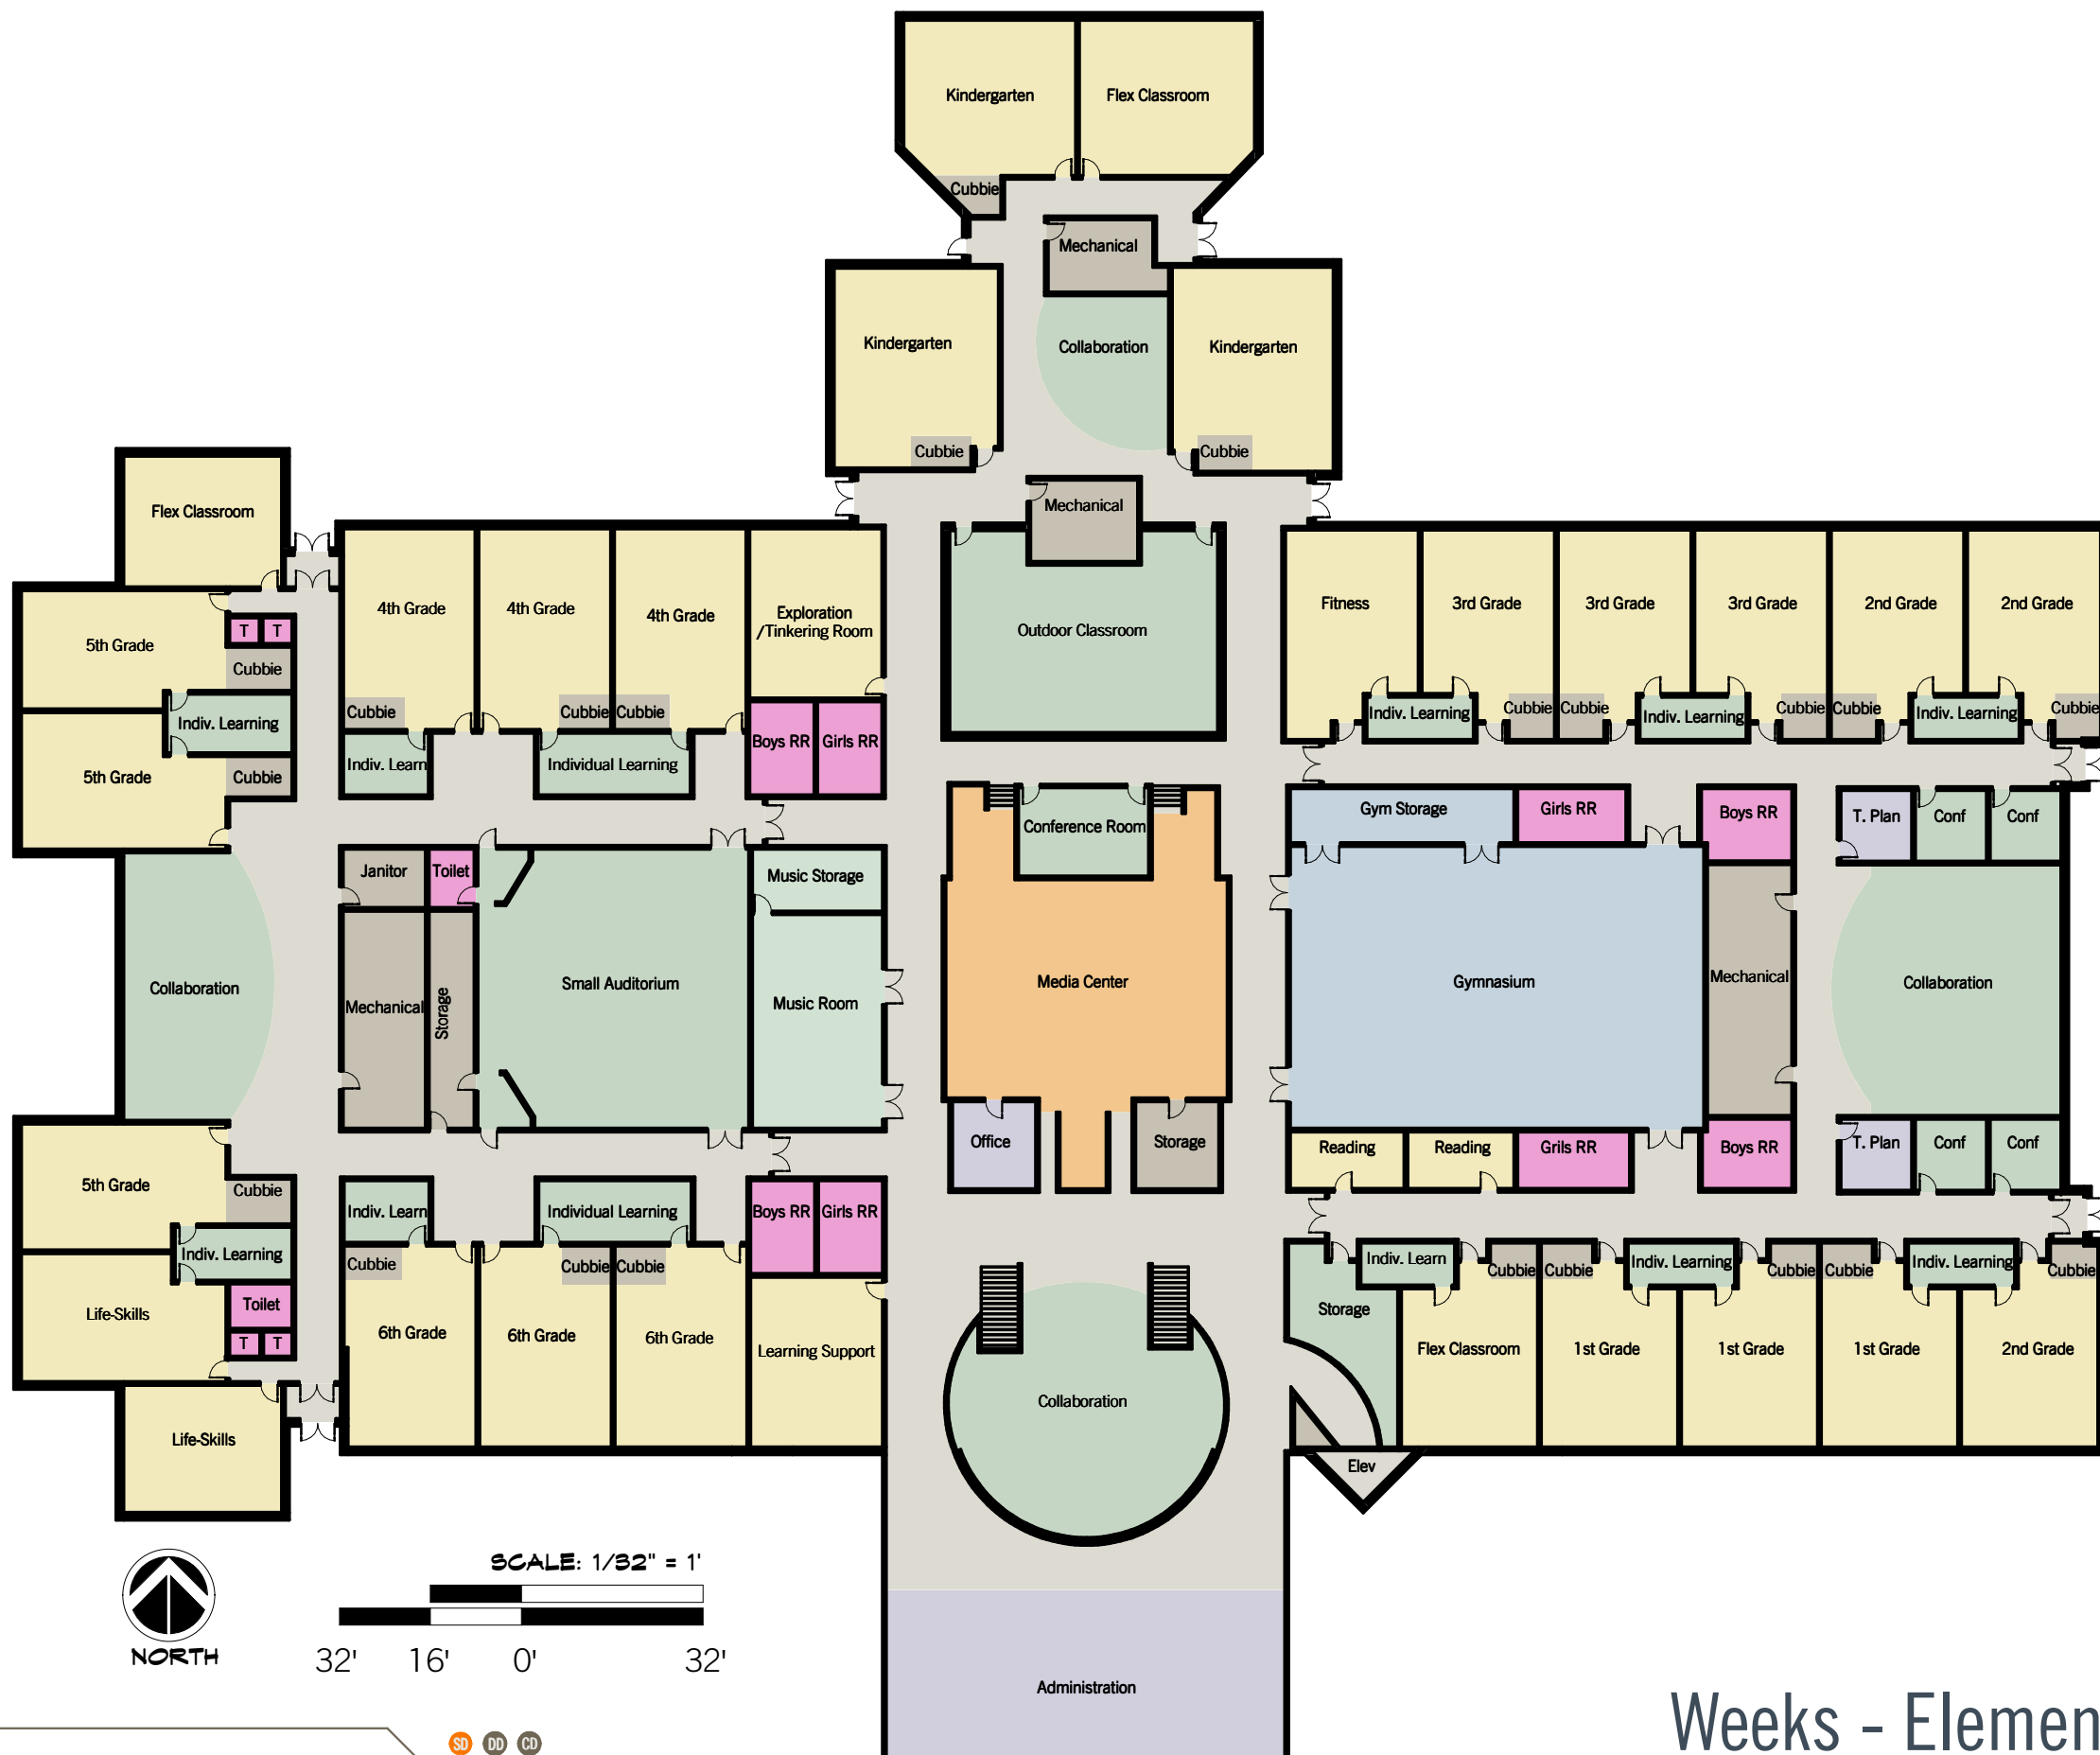

SD DD CD

King - Elementary - Level 1

SD DD CD

King - Elementary - Level 2

- Administration & Guidance
- Building Services
- Circulation
- Family & Consumer Science
- Fine Art
- Food Service
- General Class Rooms/Suite/Tenant/Court Room
- Industrial Tech
- Lobby/Commons
- Media Center/Lounge/Detention
- Music
- Performing Arts/Meeting Room/Day Room
- Physical Ed
- Special Ed
- Toilets

SD DD CD

King - Elementary - Level 3

- Administration & Guidance
- Building Services
- Circulation
- Family & Consumer Science
- Fine Art
- Food Service
- General Class Roomss/Suite/Tenant/Court Room
- Industrial Tech
- Lobby/Commons
- Media Center/Lounge/Detention
- Music
- Performing Arts/Meeting Room/Day Room
- Physical Ed
- Special Ed
- Toilets

SD DD CD

Weeks - Elementary - Level 1

- Administration & Guidance
- Building Services
- Circulation
- Family & Consumer Science
- Fine Art
- Food Service
- General Class Rooms/Suite/Tenant/Court Room
- Industrial Tech
- Lobby/Commons
- Media Center/Lounge/Detention
- Music
- Performing Arts/Meeting Room/Day Room
- Physical Ed
- Special Ed
- Toilets

SCALE: 1/32" = 1'
 32' 16' 0' 32'

SD DD CD

Weeks - Elementary - Level 2

- Administration & Guidance
- Building Services
- Circulation
- Family & Consumer Science
- Fine Art
- Food Service
- General Class Roomss/Suite/Tenant/Court Room
- Industrial Tech
- Lobby/Commons
- Media Center/Lounge/Detention
- Music
- Performing Arts/Meeting Room/Day Room
- Physical Ed
- Special Ed
- Toilets