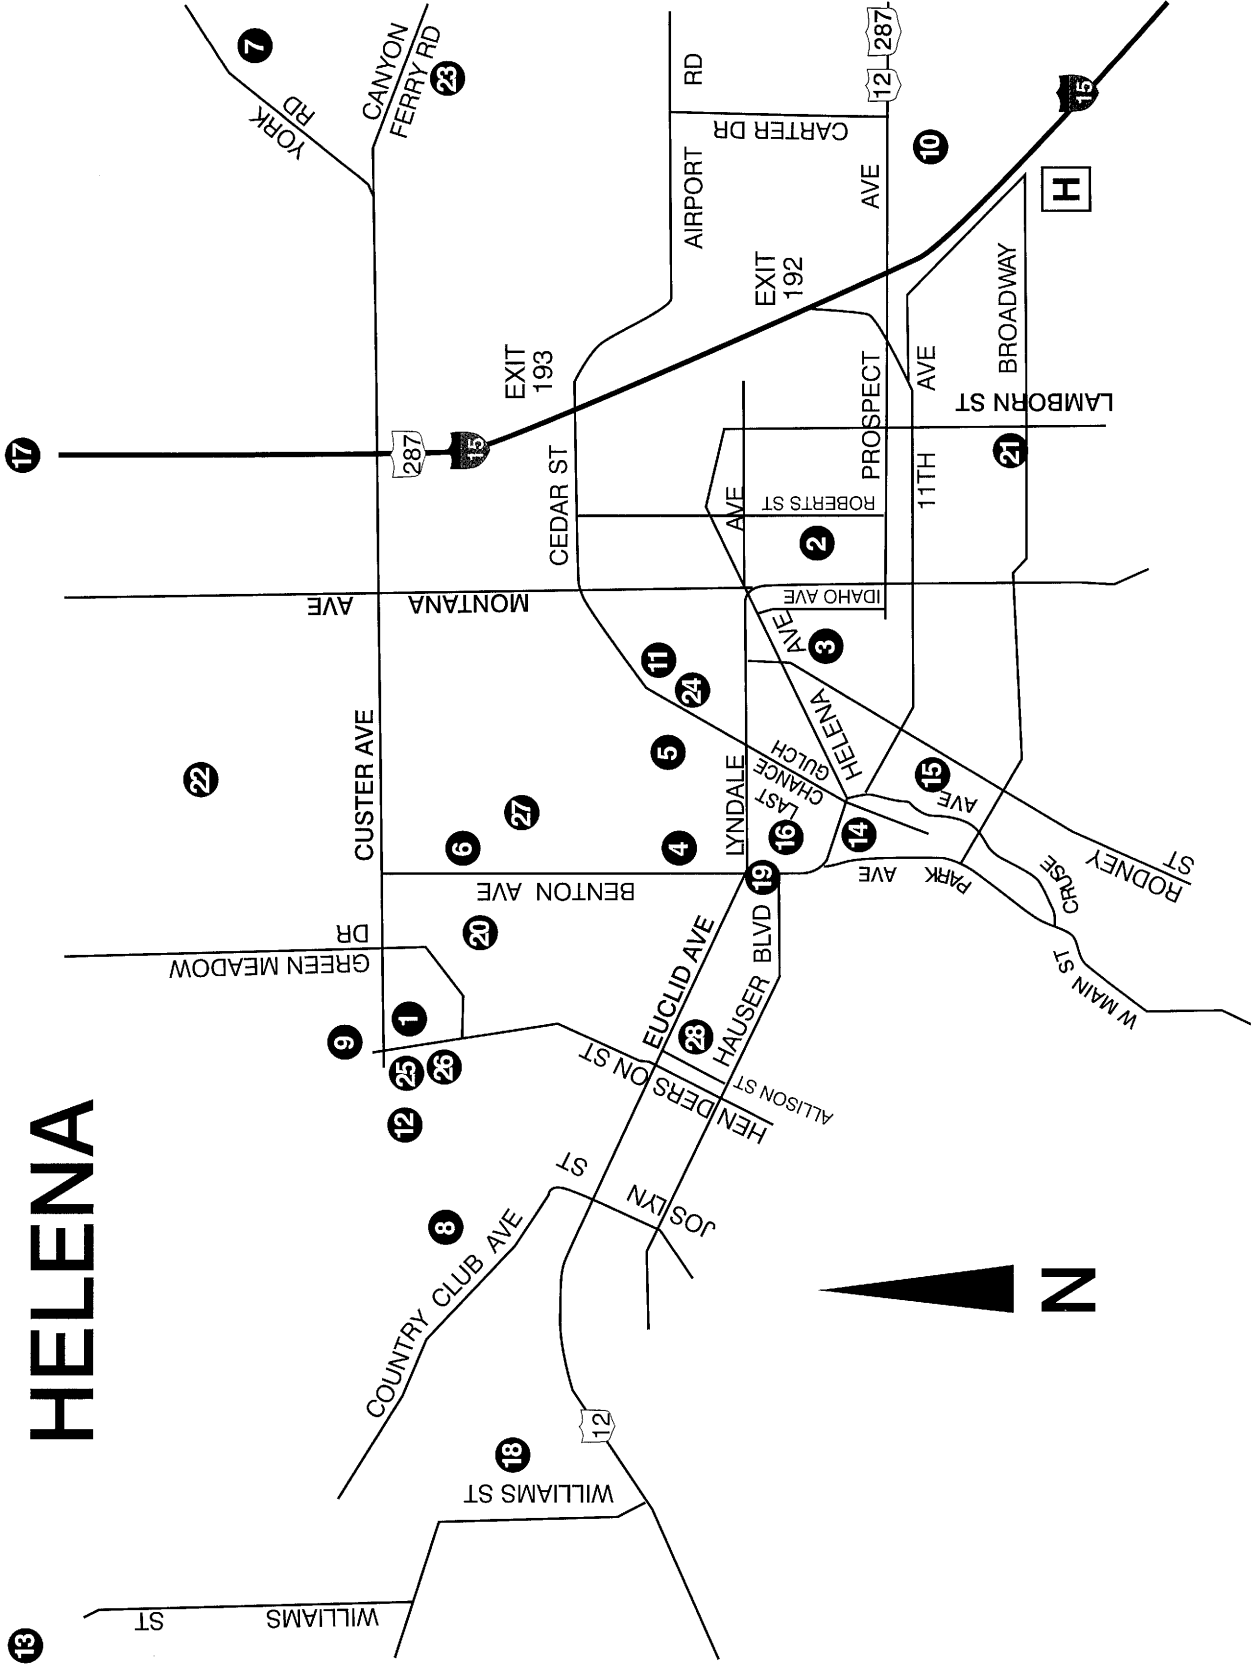

HELENA

HELENA