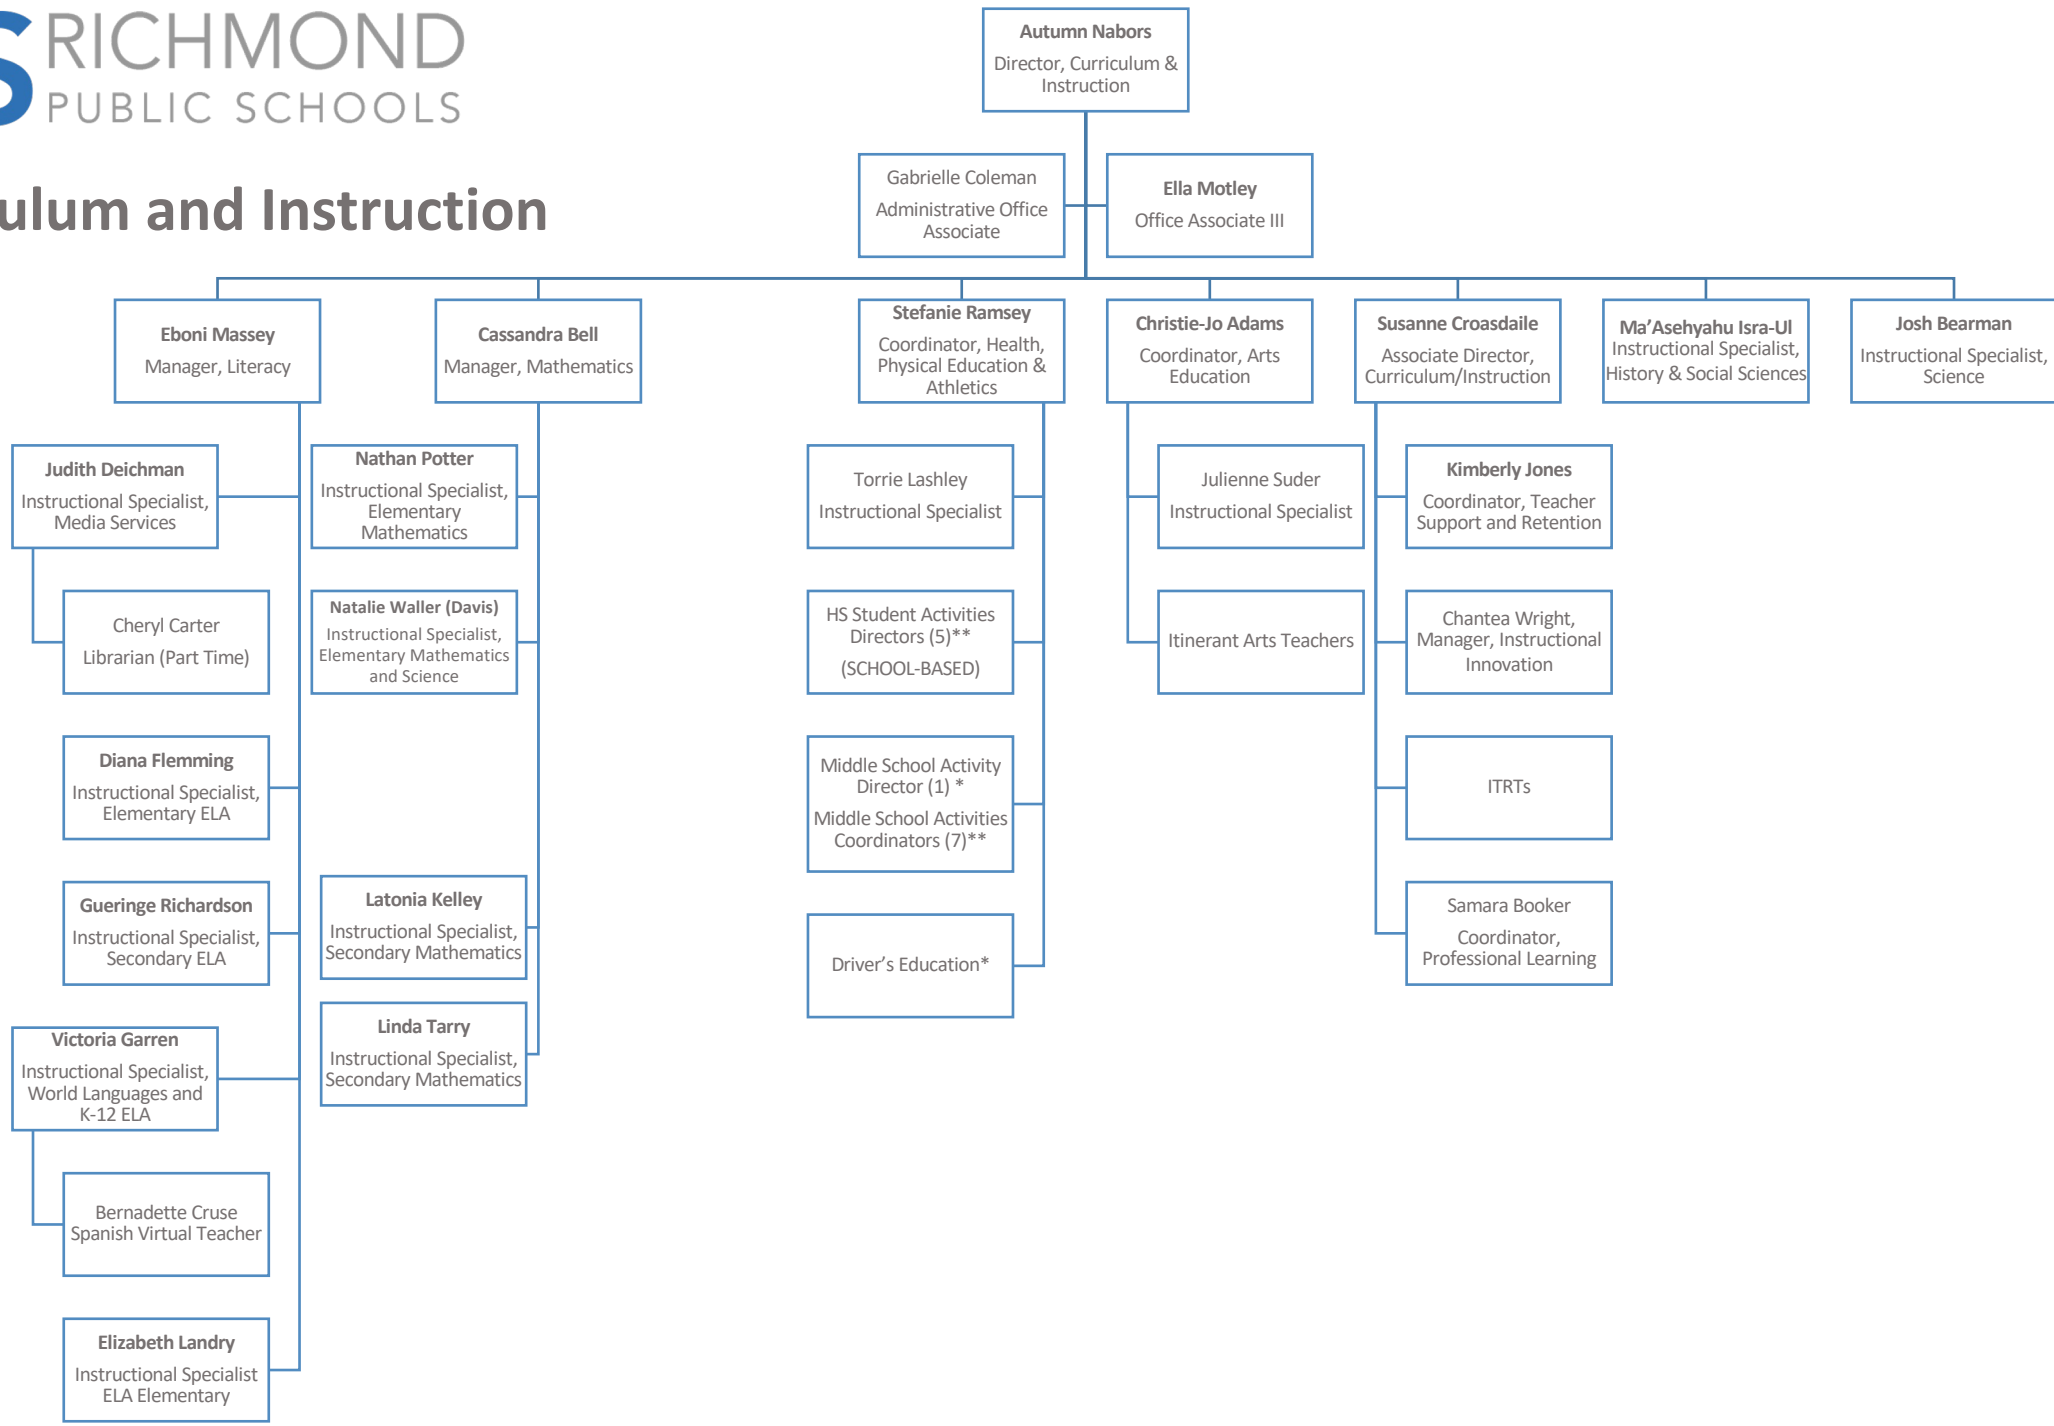

Curriculum and Instruction