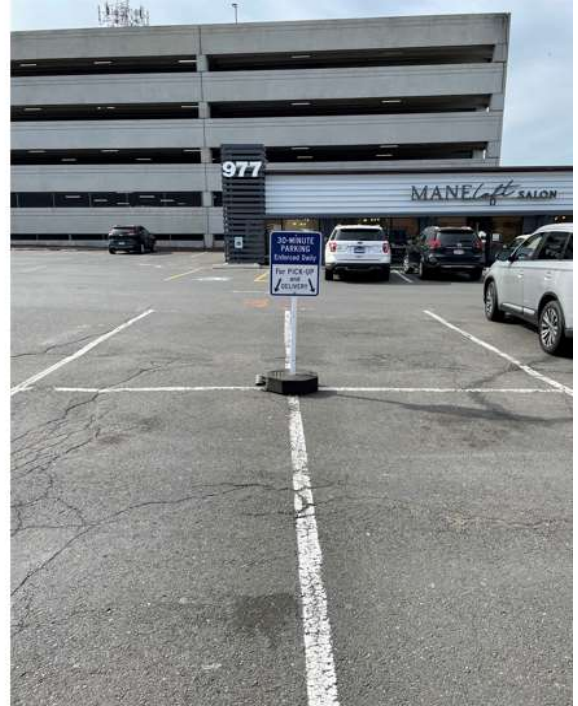

LOCATION:

Brace Rd lot

41 Brace Rd, West Hartford

Farmington Ave lot

977 Farmington Ave, West Hartford

8 dedicated spaces in each lot

Available for Takeout & Delivery

30-minute free parking

No need to register license plate

Signage posted