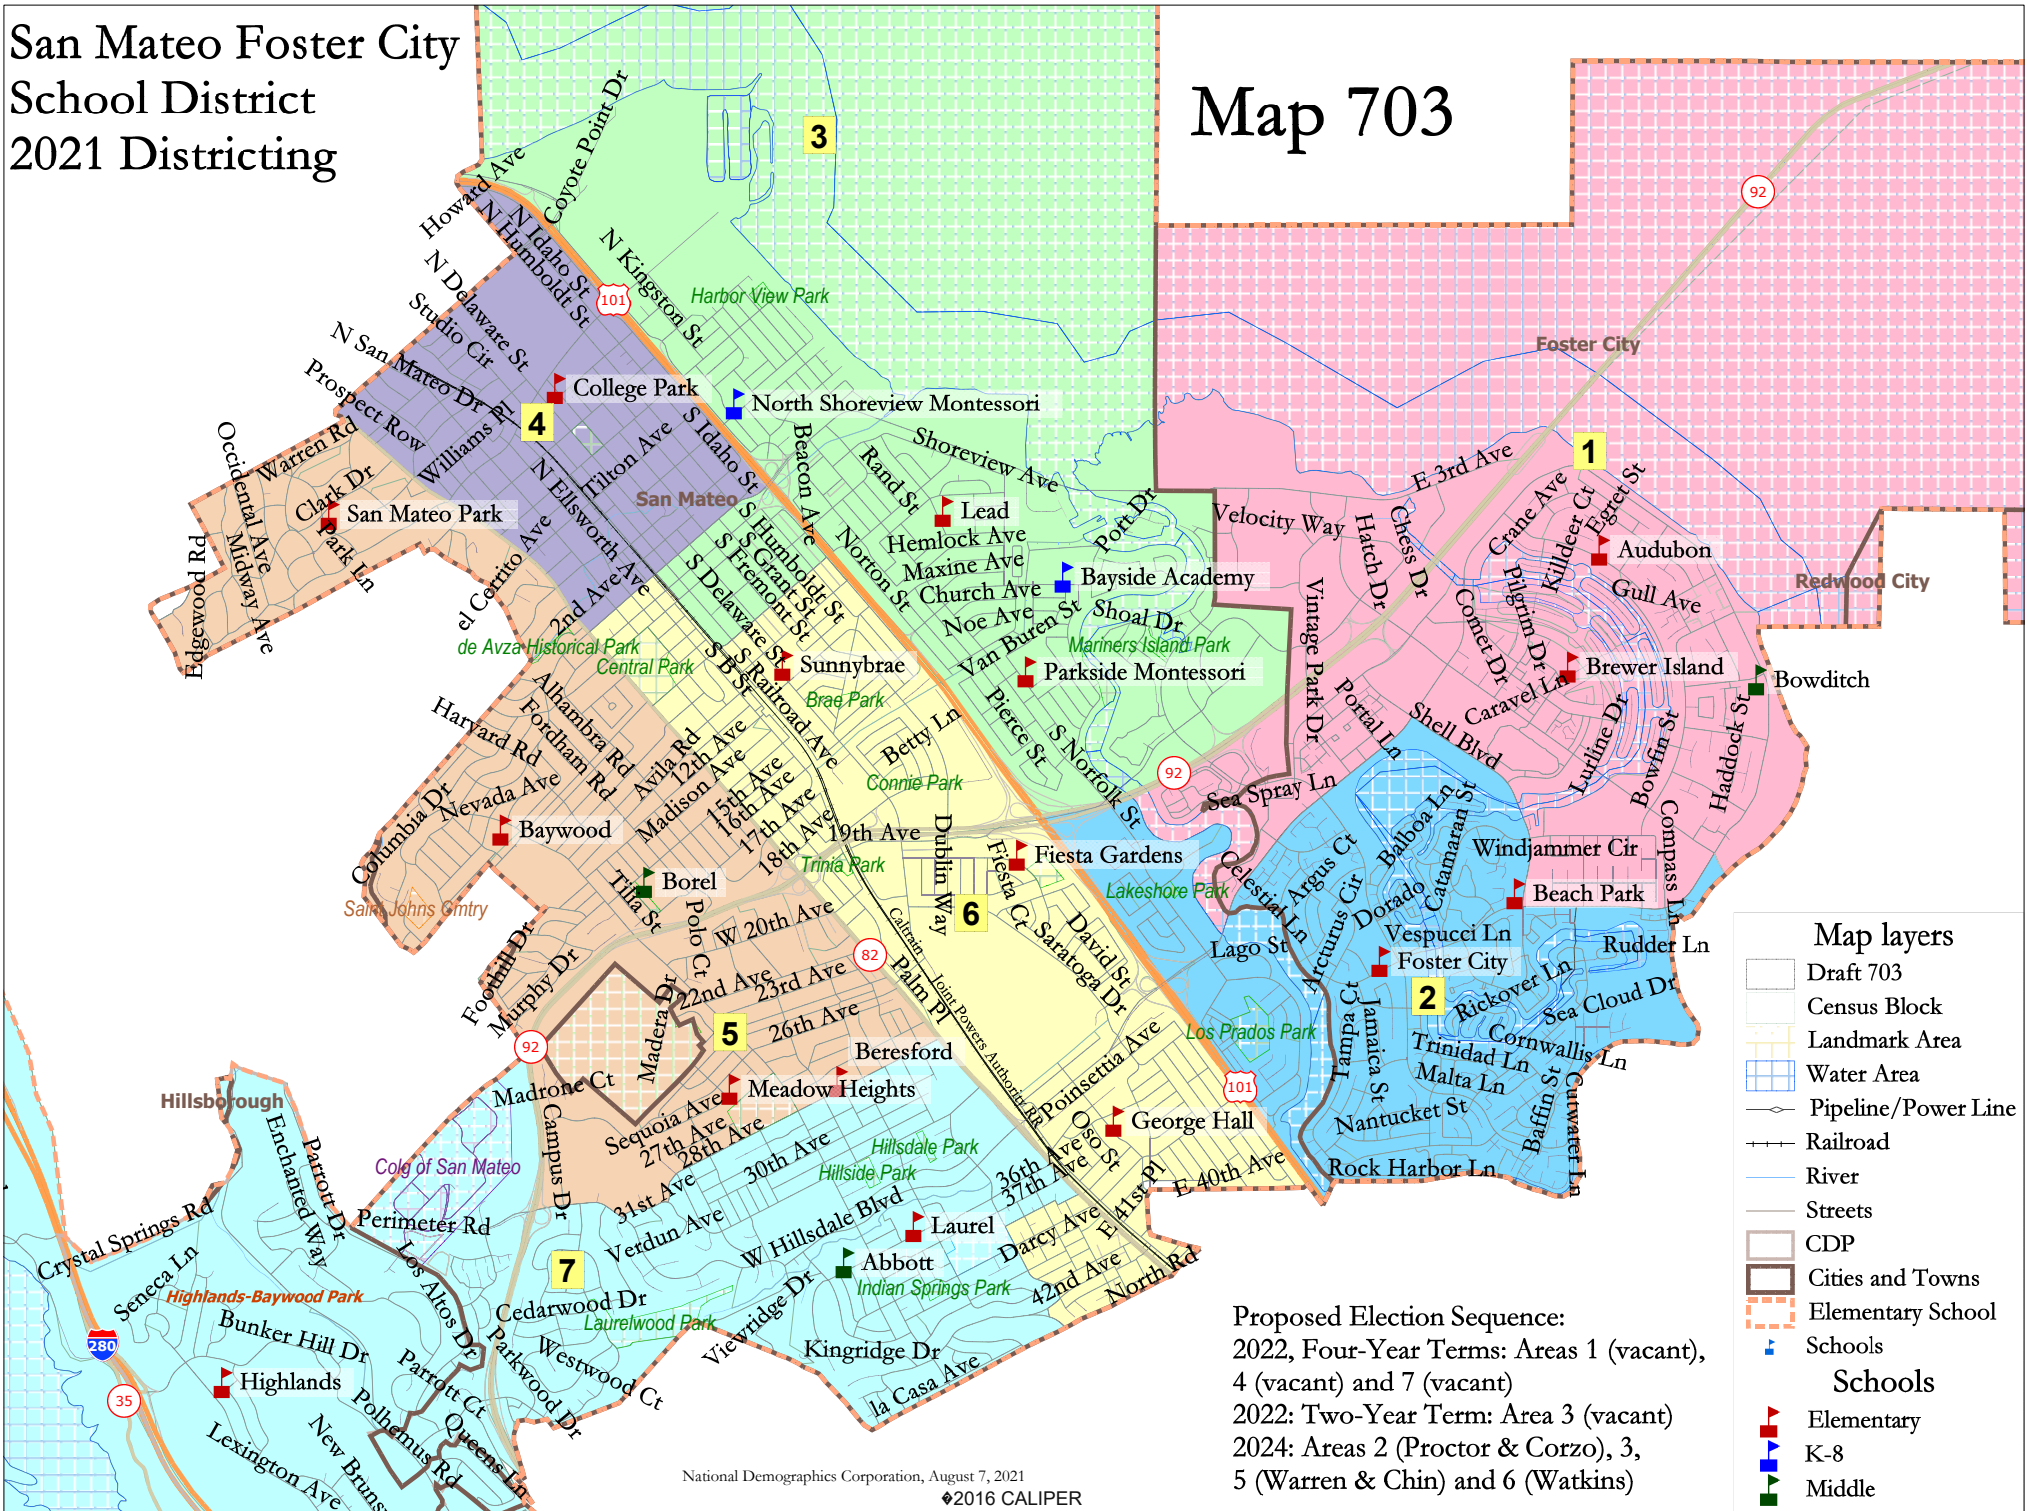

San Mateo Foster City School District 2021 Districting

Map 703

Map layers

- Draft 703
- Census Block
- Landmark Area
- Water Area
- Pipeline/Power Line
- Railroad
- River
- Streets
- CDP
- Cities and Towns
- Elementary School
- Schools

Schools

- Elementary
- K-8
- Middle

Proposed Election Sequence:
 2022, Four-Year Terms: Areas 1 (vacant), 4 (vacant) and 7 (vacant)
 2022: Two-Year Term: Area 3 (vacant)
 2024: Areas 2 (Proctor & Corzo), 3, 5 (Warren & Chin) and 6 (Watkins)