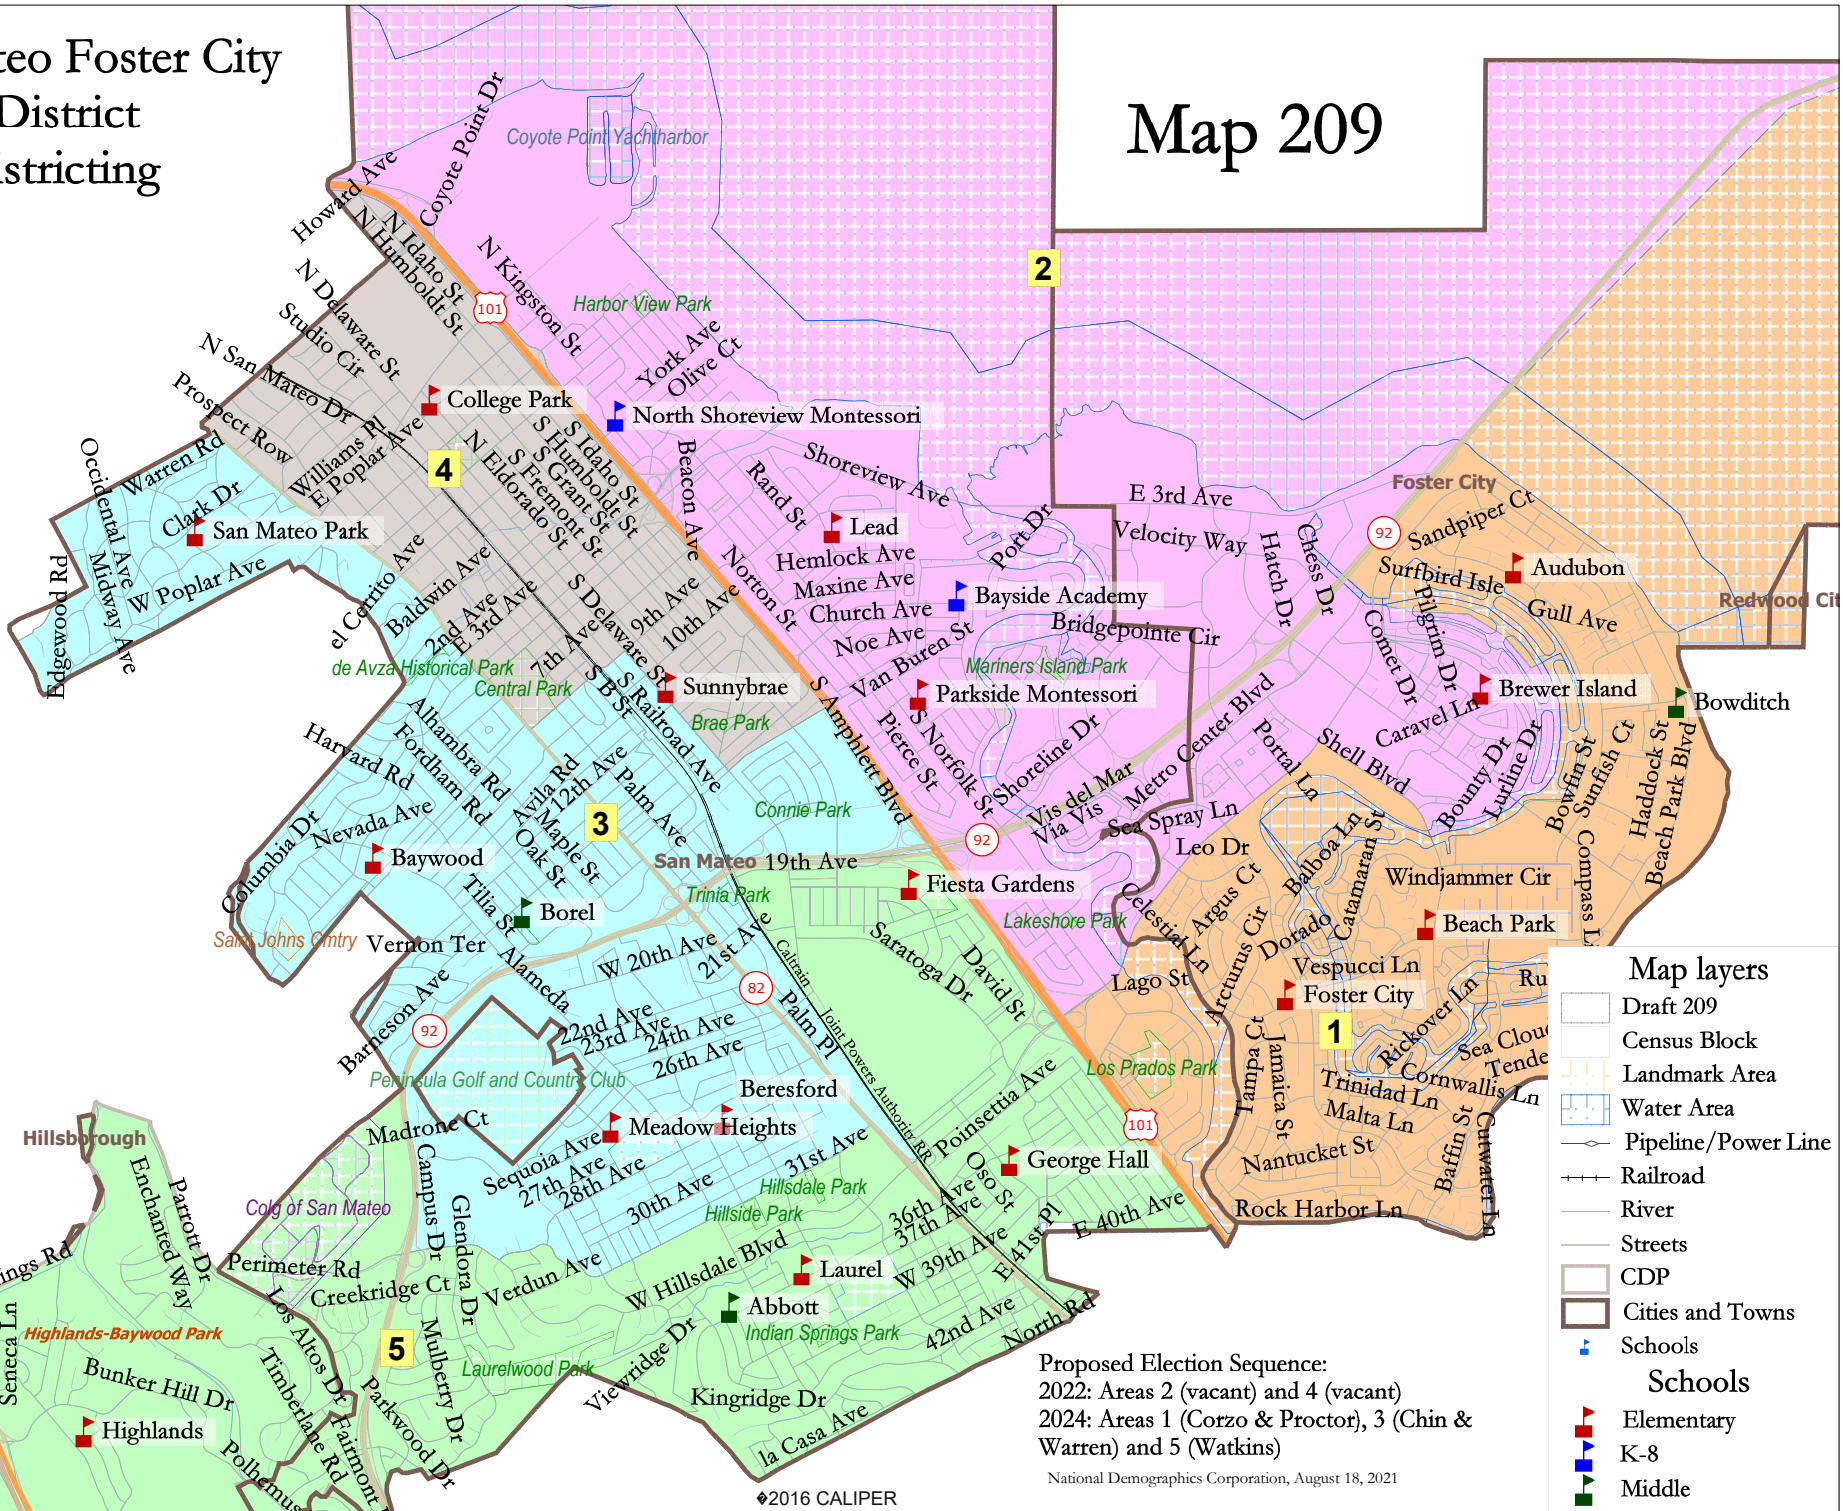

# San Mateo Foster City School District 2021 Districting

# Map 209

### Map layers

- Draft 209
- Census Block
- Landmark Area
- Water Area
- Pipeline/Power Line
- Railroad
- River
- Streets
- CDP
- Cities and Towns
- Schools

### Schools

- Elementary
- K-8
- Middle

Proposed Election Sequence:  
 2022: Areas 2 (vacant) and 4 (vacant)  
 2024: Areas 1 (Corzo & Proctor), 3 (Chin & Warren) and 5 (Watkins)

National Demographics Corporation, August 18, 2021