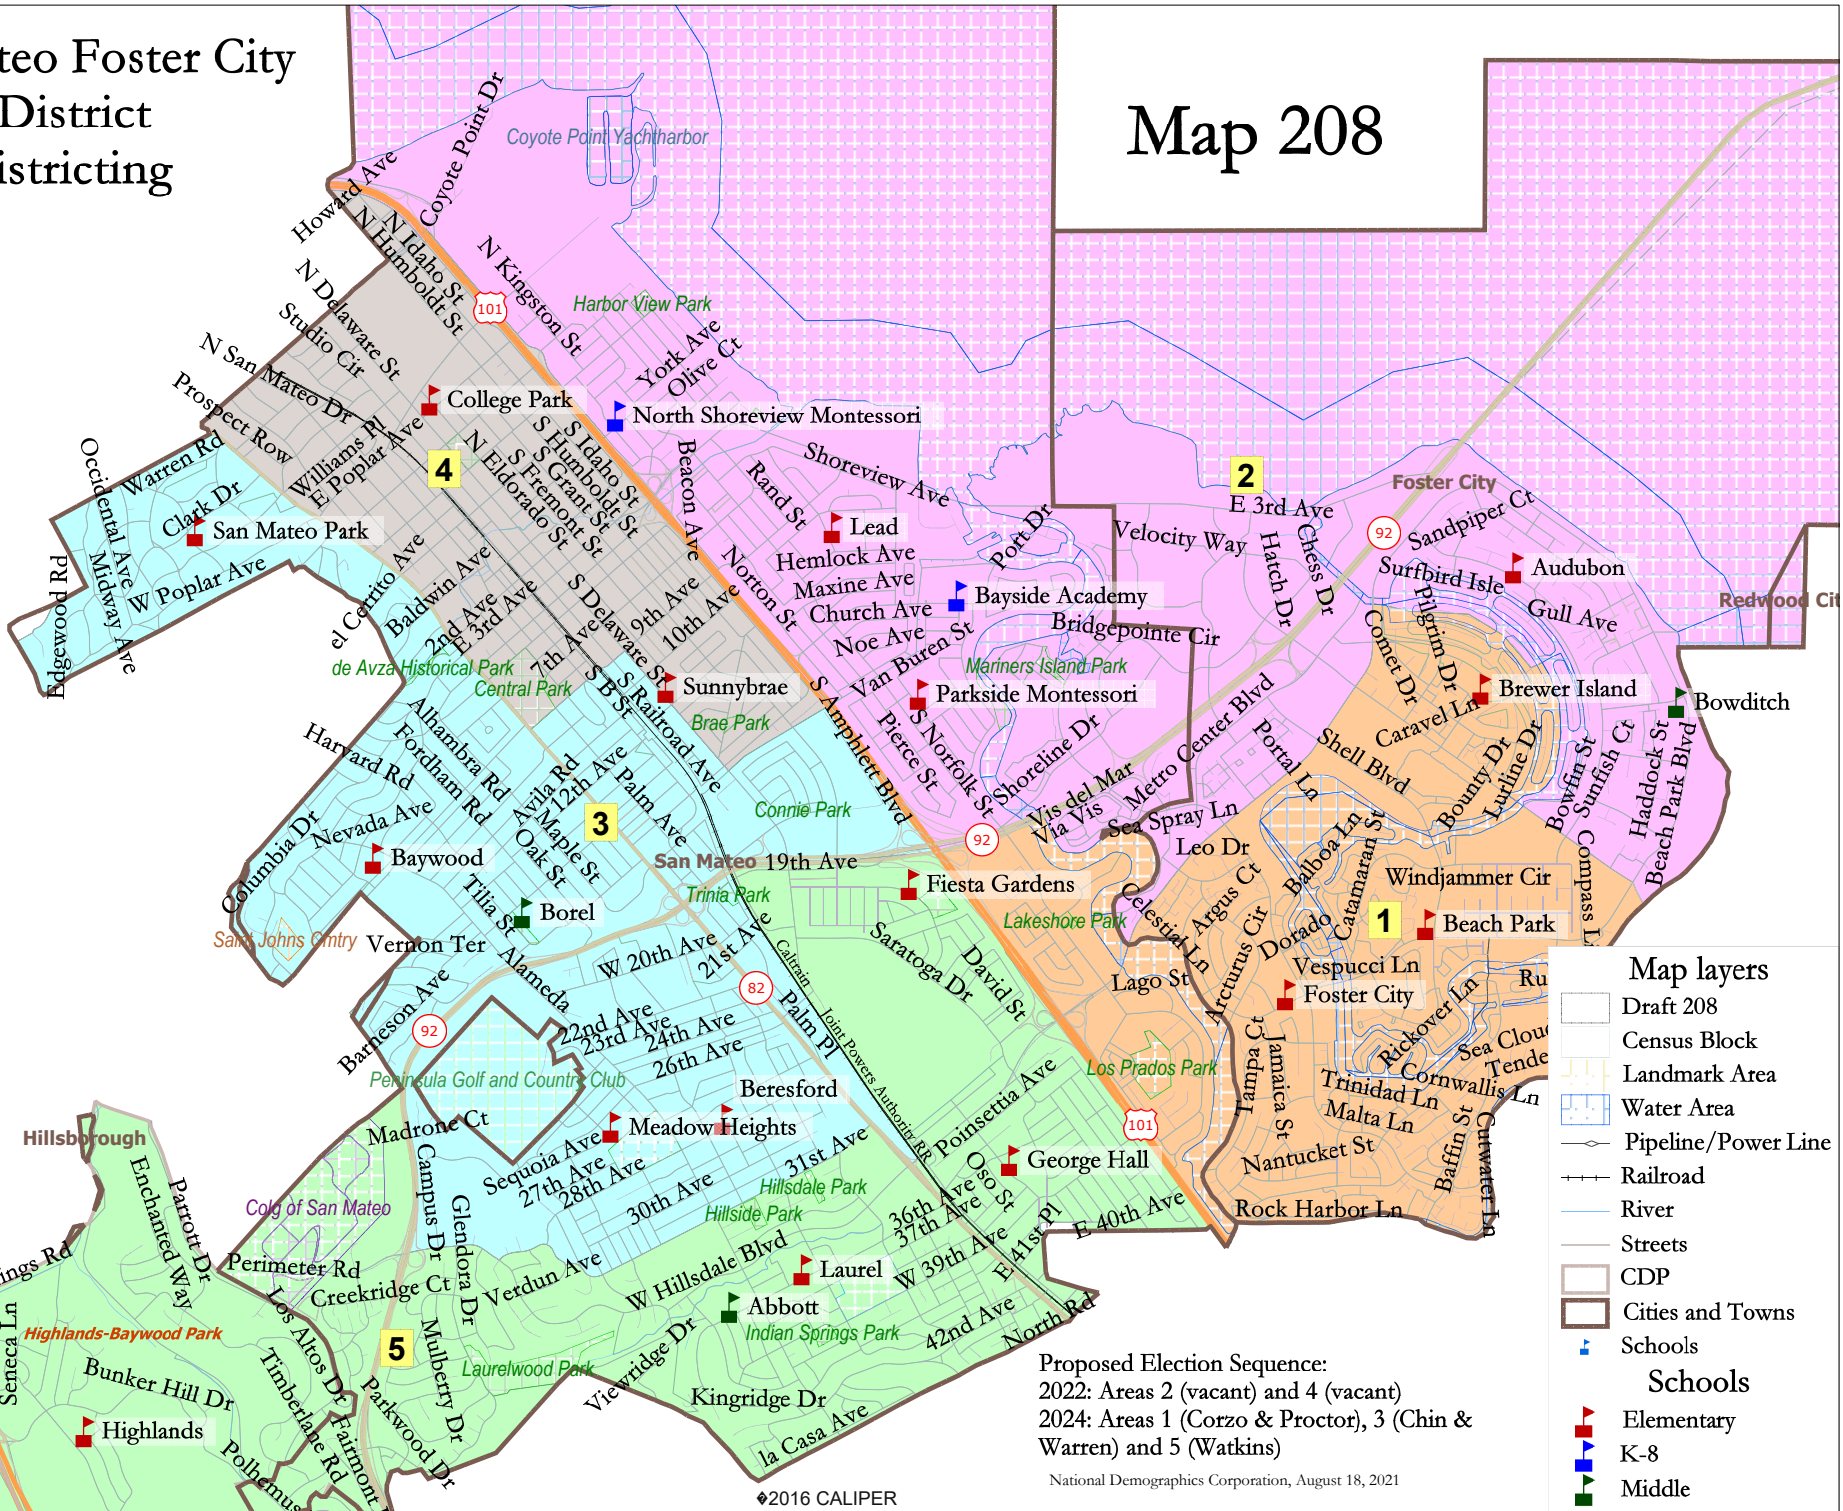

# San Mateo Foster City School District 2021 Districting

# Map 208

### Map layers

- Draft 208
- Census Block
- Landmark Area
- Water Area
- Pipeline/Power Line
- Railroad
- River
- Streets
- CDP
- Cities and Towns
- Schools

### Schools

- Elementary
- K-8
- Middle

Proposed Election Sequence:  
 2022: Areas 2 (vacant) and 4 (vacant)  
 2024: Areas 1 (Corzo & Proctor), 3 (Chin & Warren) and 5 (Watkins)

National Demographics Corporation, August 18, 2021