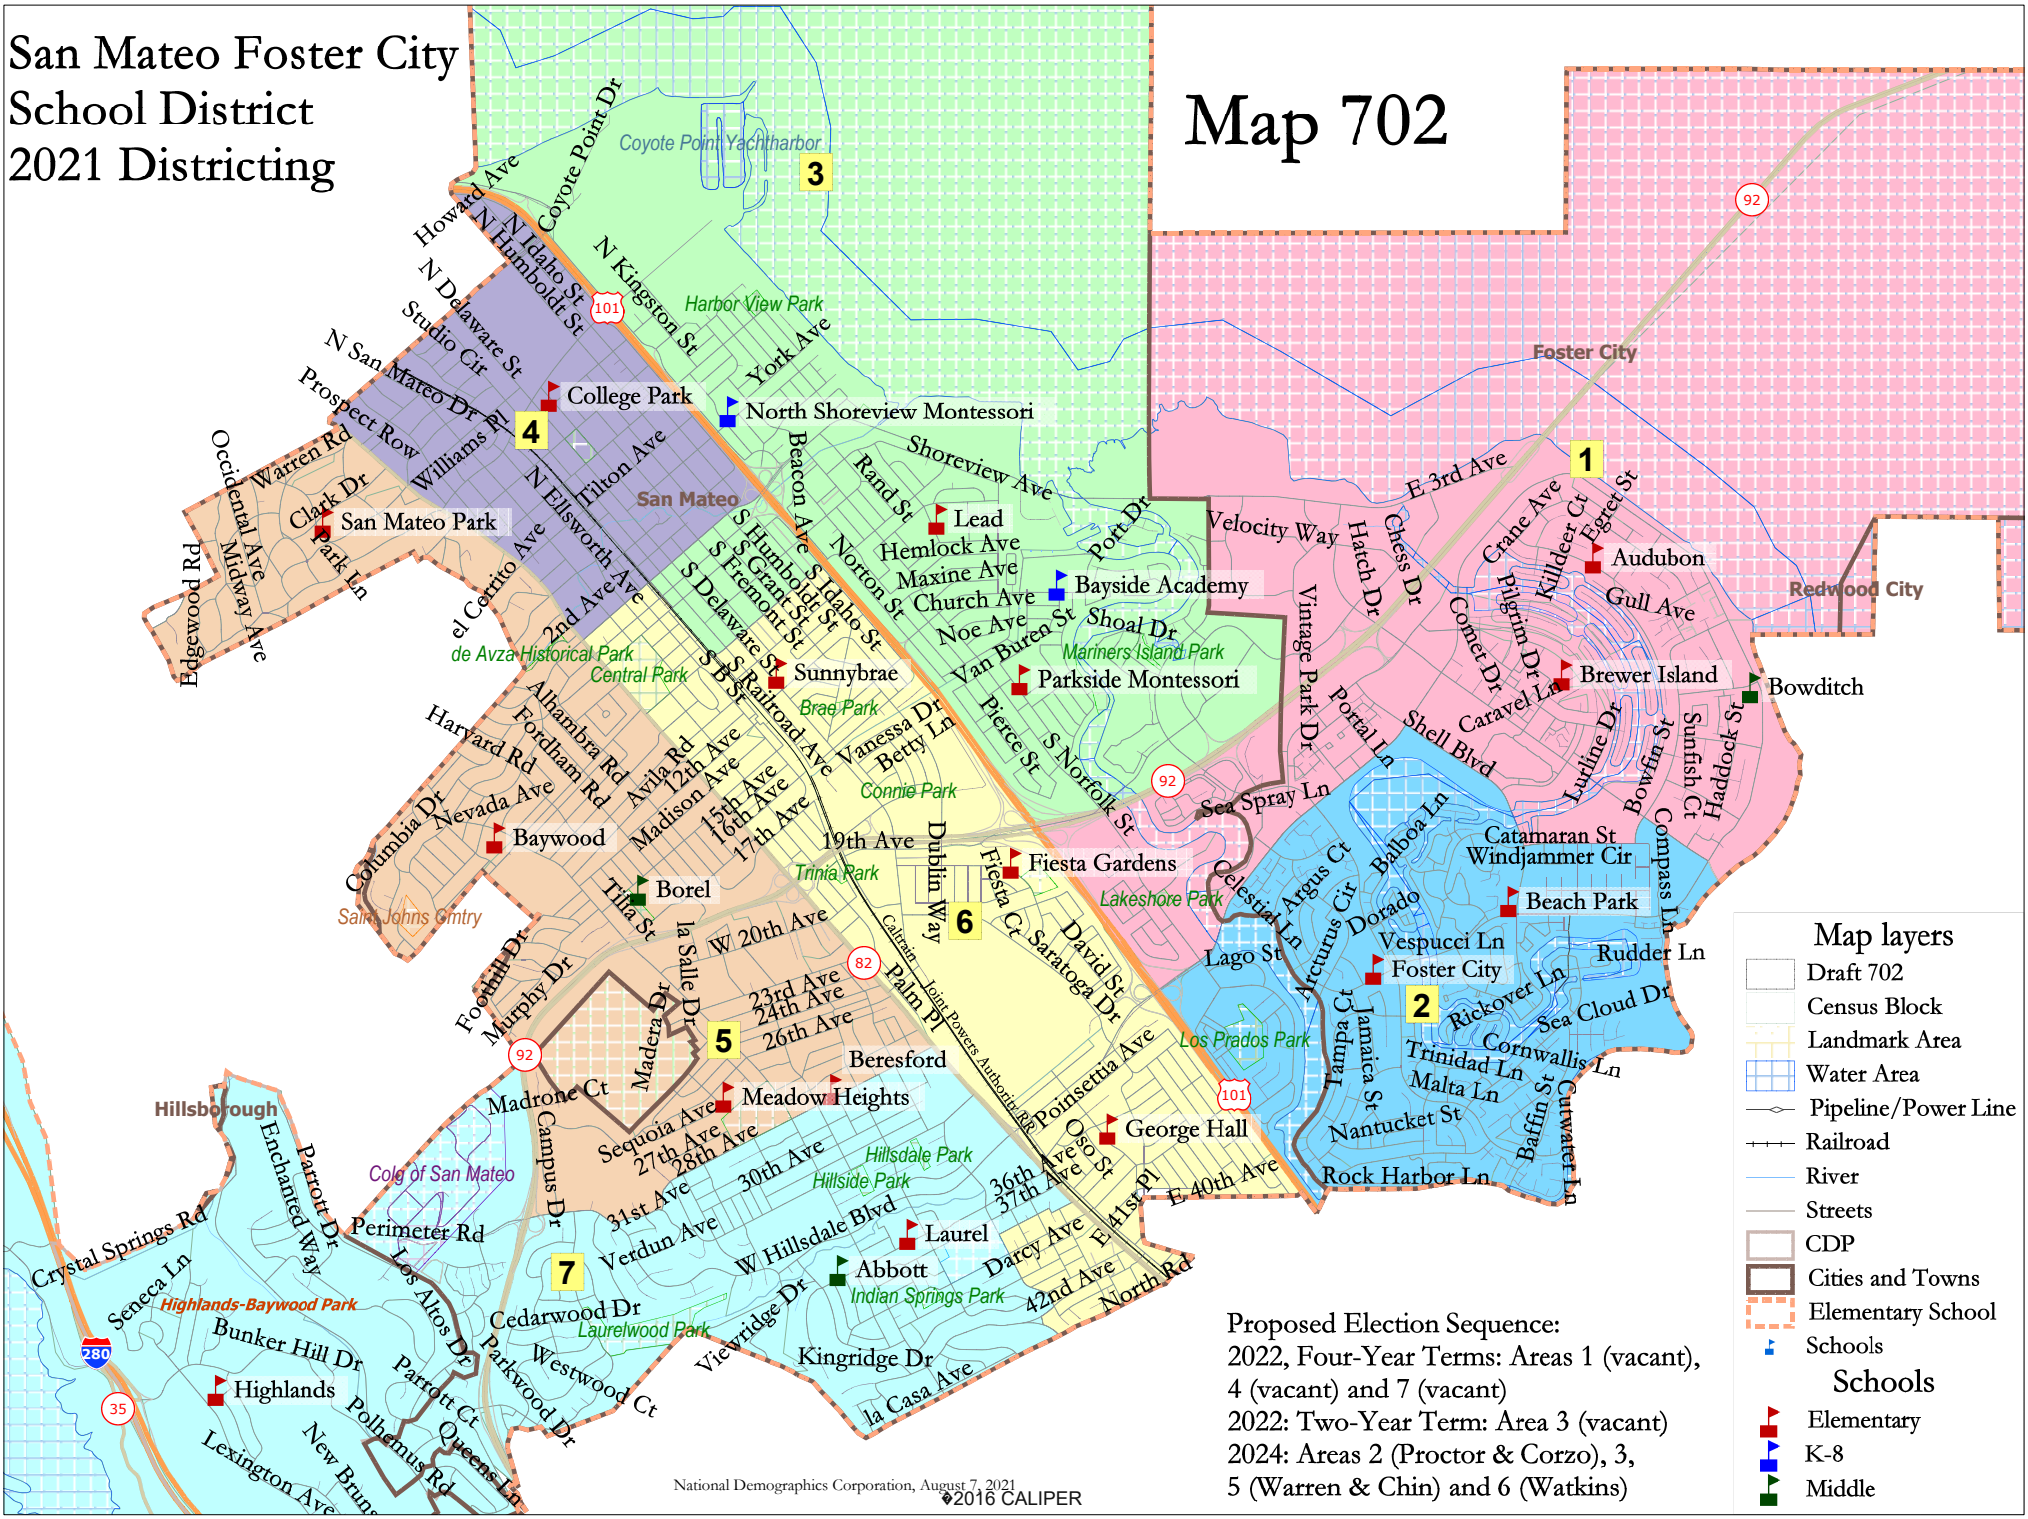

# San Mateo Foster City School District 2021 Districting

# Map 702

**Map layers**

- Draft 702
- Census Block
- Landmark Area
- Water Area
- Pipeline/Power Line
- Railroad
- River
- Streets
- CDP
- Cities and Towns
- Elementary School
- Schools

**Schools**

- Elementary
- K-8
- Middle

**Proposed Election Sequence:**  
 2022, Four-Year Terms: Areas 1 (vacant), 4 (vacant) and 7 (vacant)  
 2022: Two-Year Term: Area 3 (vacant)  
 2024: Areas 2 (Proctor & Corzo), 3, 5 (Warren & Chin) and 6 (Watkins)