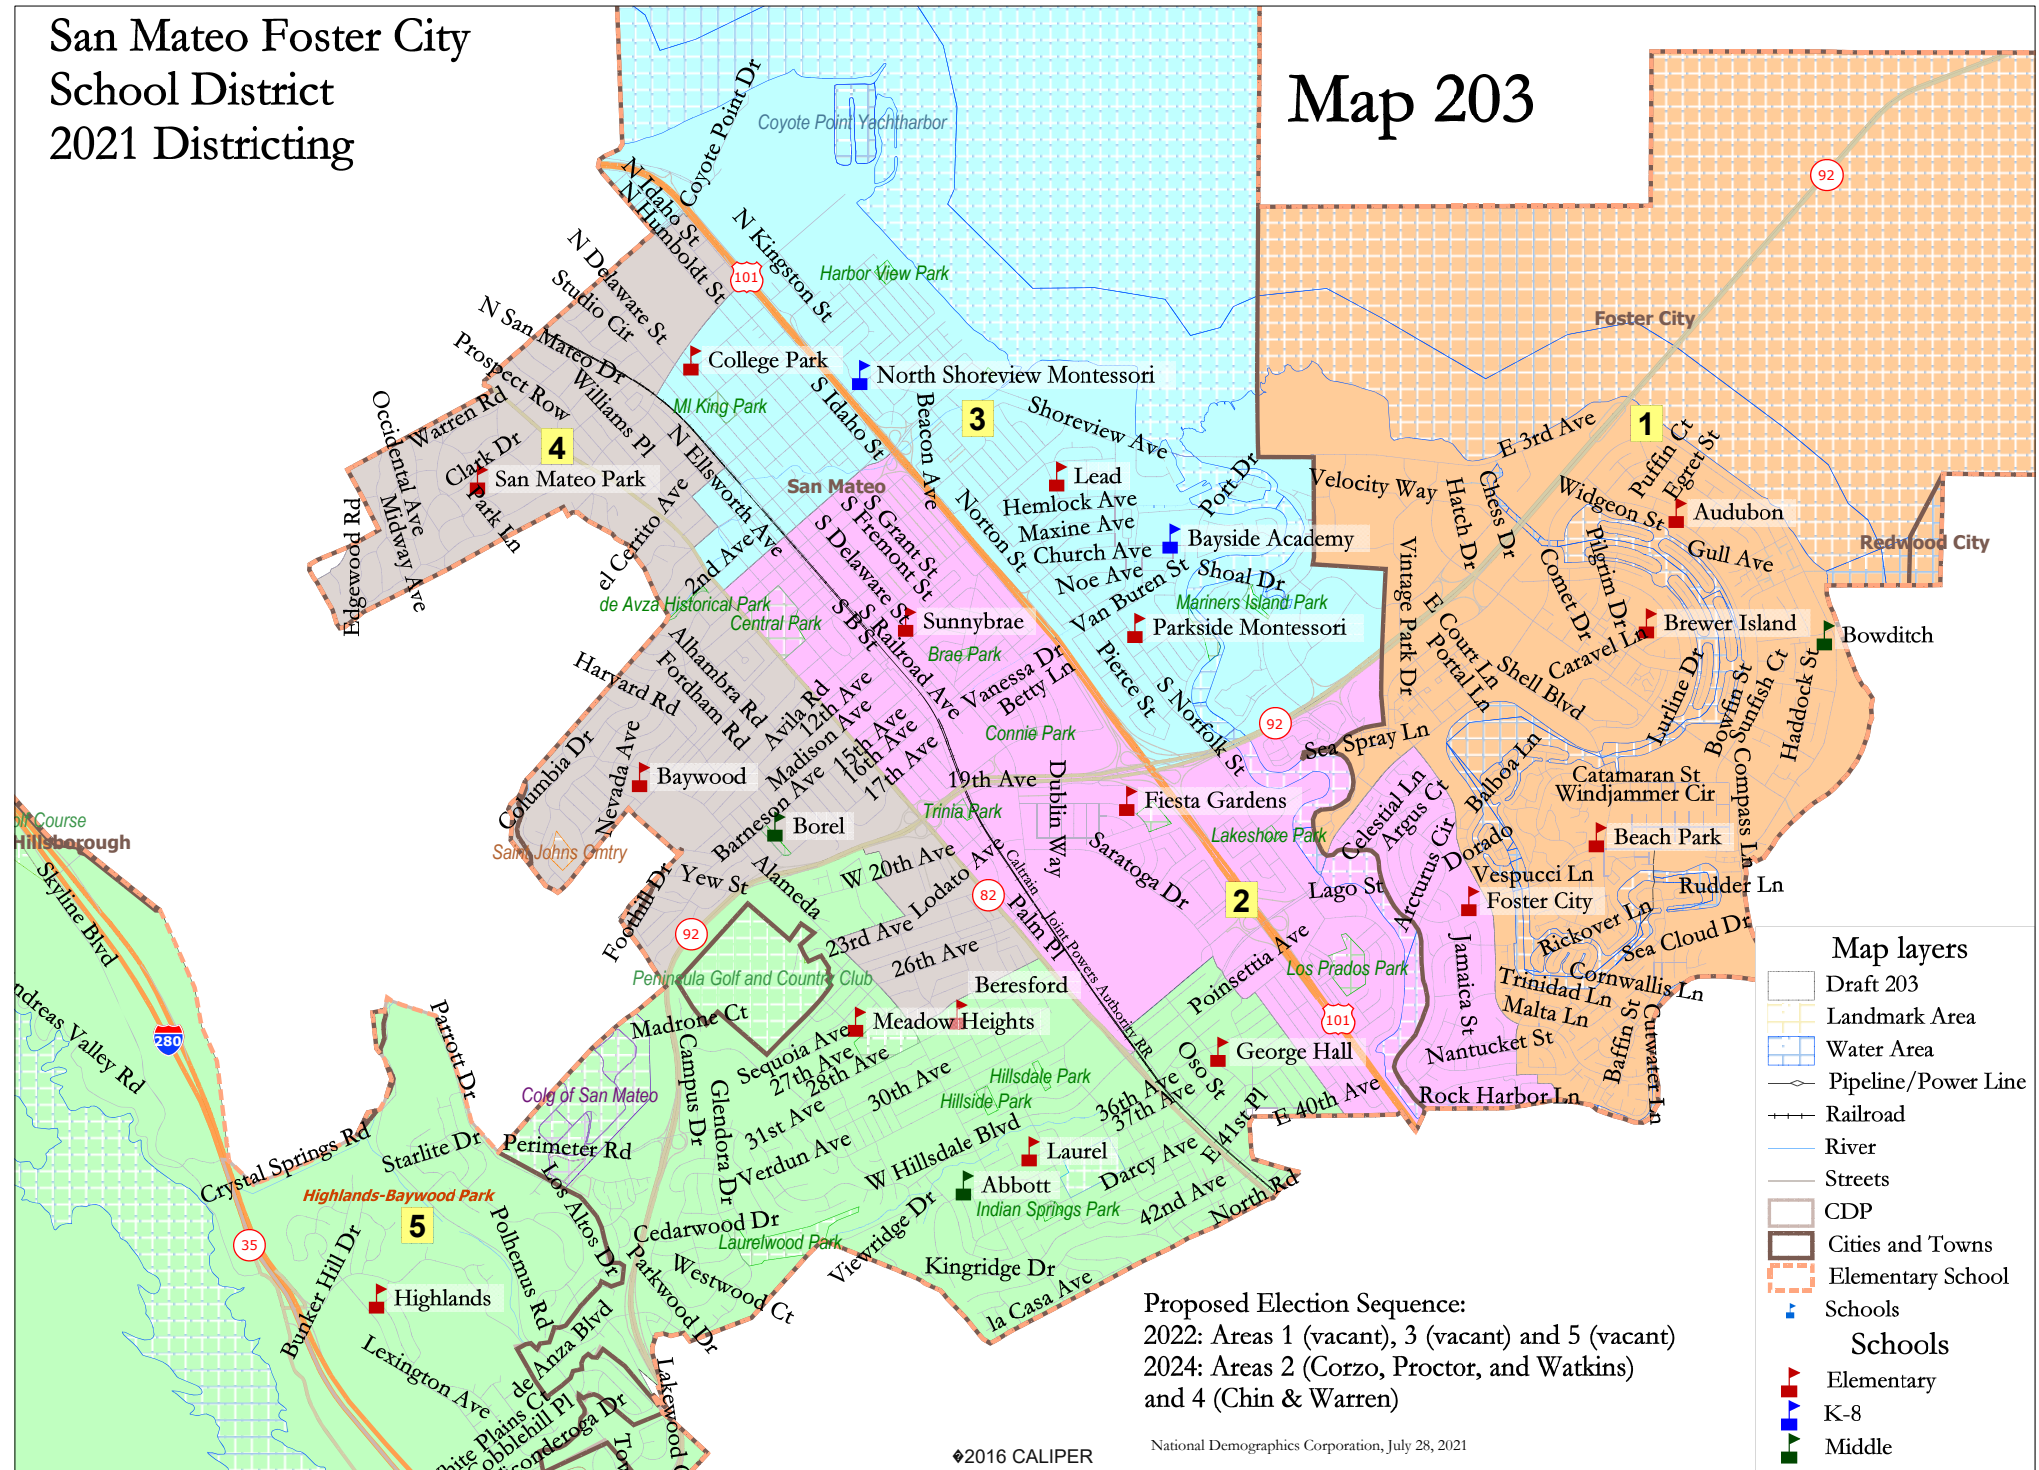

San Mateo Foster City School District 2021 Districting

Map 203

Map layers

- Draft 203
- Landmark Area
- Water Area
- Pipeline/Power Line
- Railroad
- River
- Streets
- CDP
- Cities and Towns
- Elementary School
- Schools

Schools

- Elementary
- K-8
- Middle

Proposed Election Sequence:
 2022: Areas 1 (vacant), 3 (vacant) and 5 (vacant)
 2024: Areas 2 (Corzo, Proctor, and Watkins) and 4 (Chin & Warren)