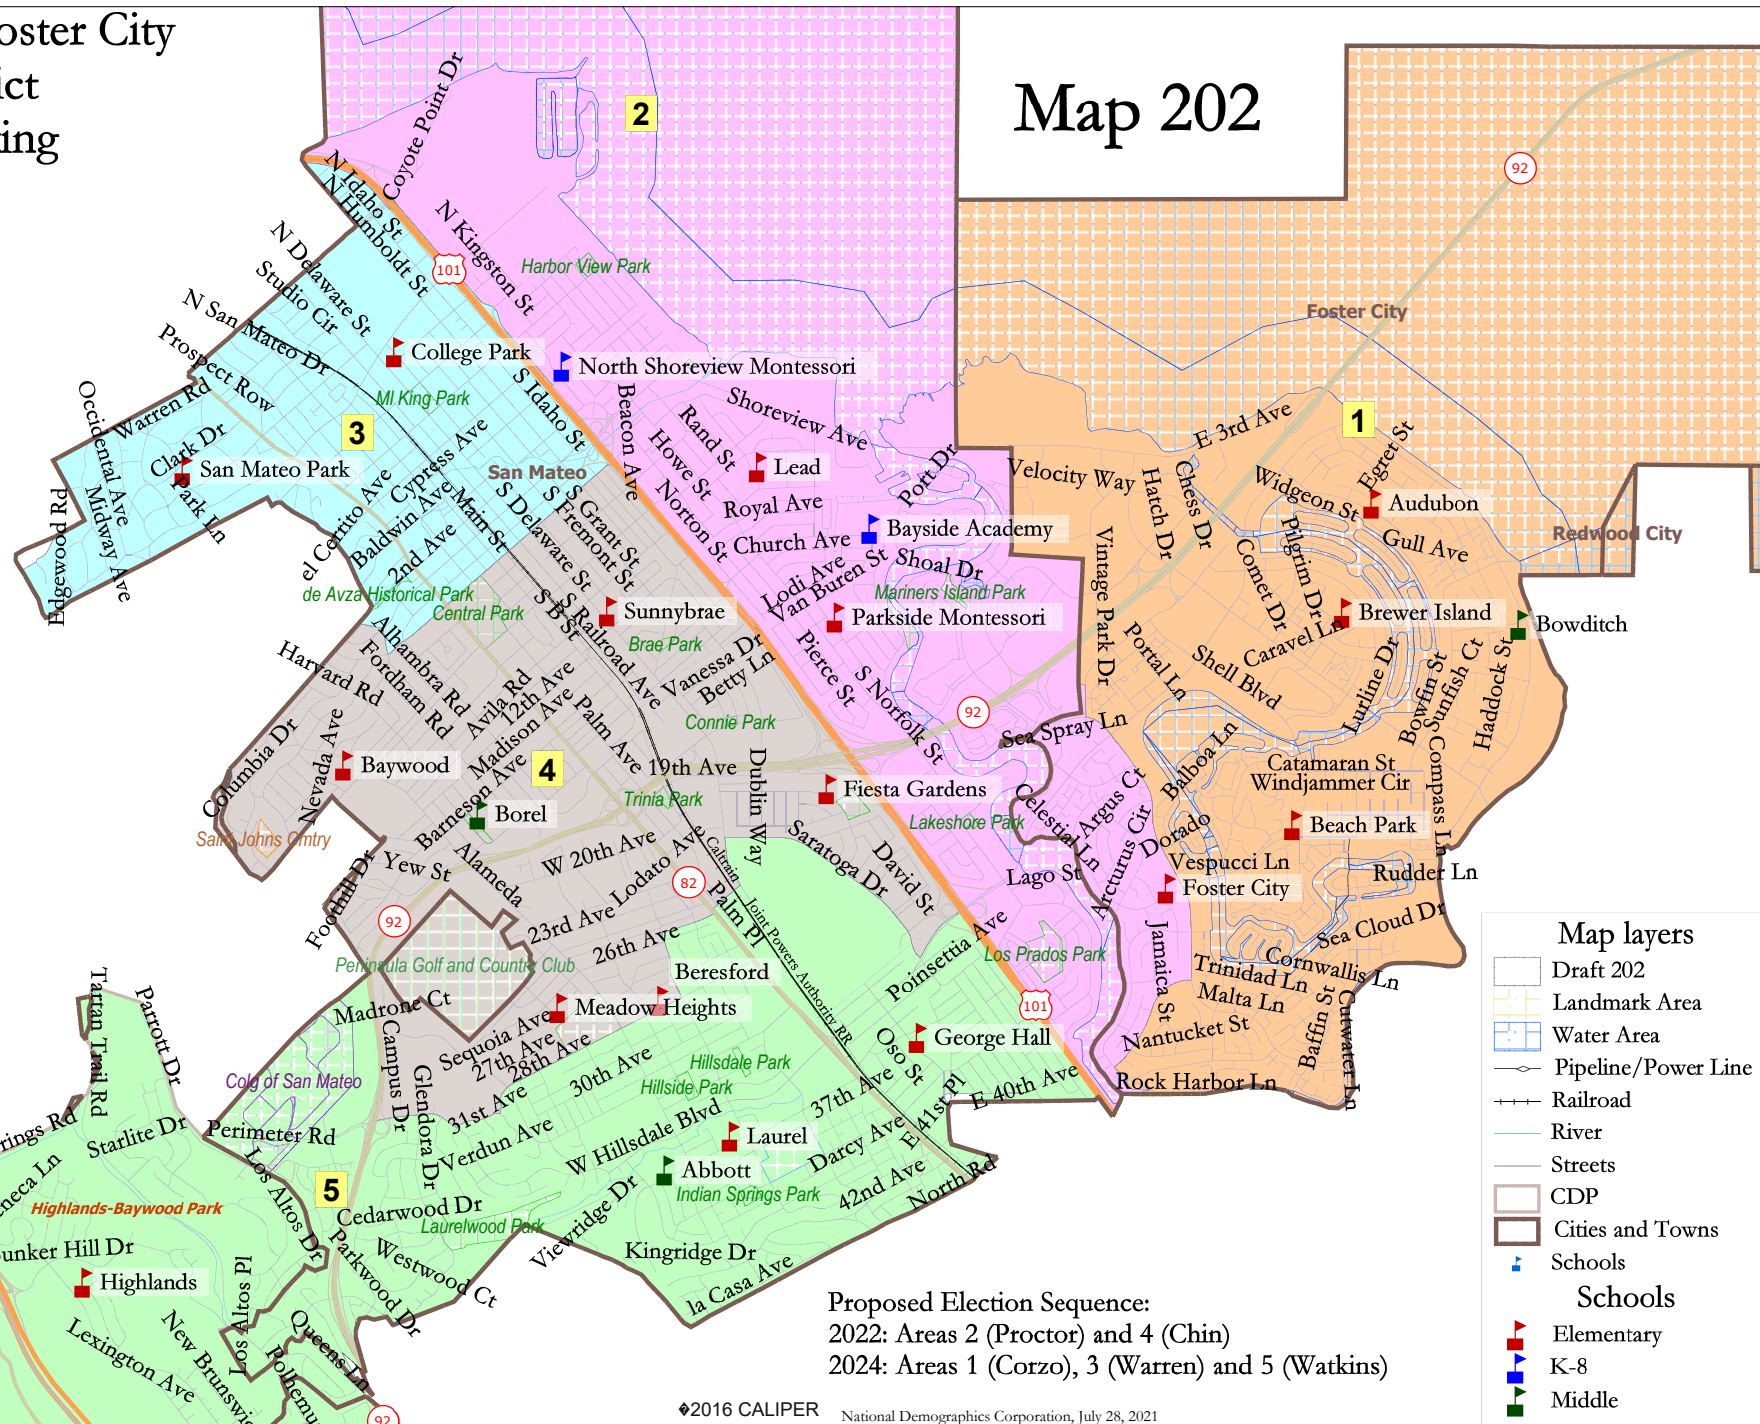

San Mateo Foster City School District 2021 Districting

Map 202

Map layers

- Draft 202
- Landmark Area
- Water Area
- Pipeline/Power Line
- Railroad
- River
- Streets
- CDP
- Cities and Towns

Schools

- Elementary
- K-8
- Middle

Proposed Election Sequence:
 2022: Areas 2 (Proctor) and 4 (Chin)
 2024: Areas 1 (Corzo), 3 (Warren) and 5 (Watkins)