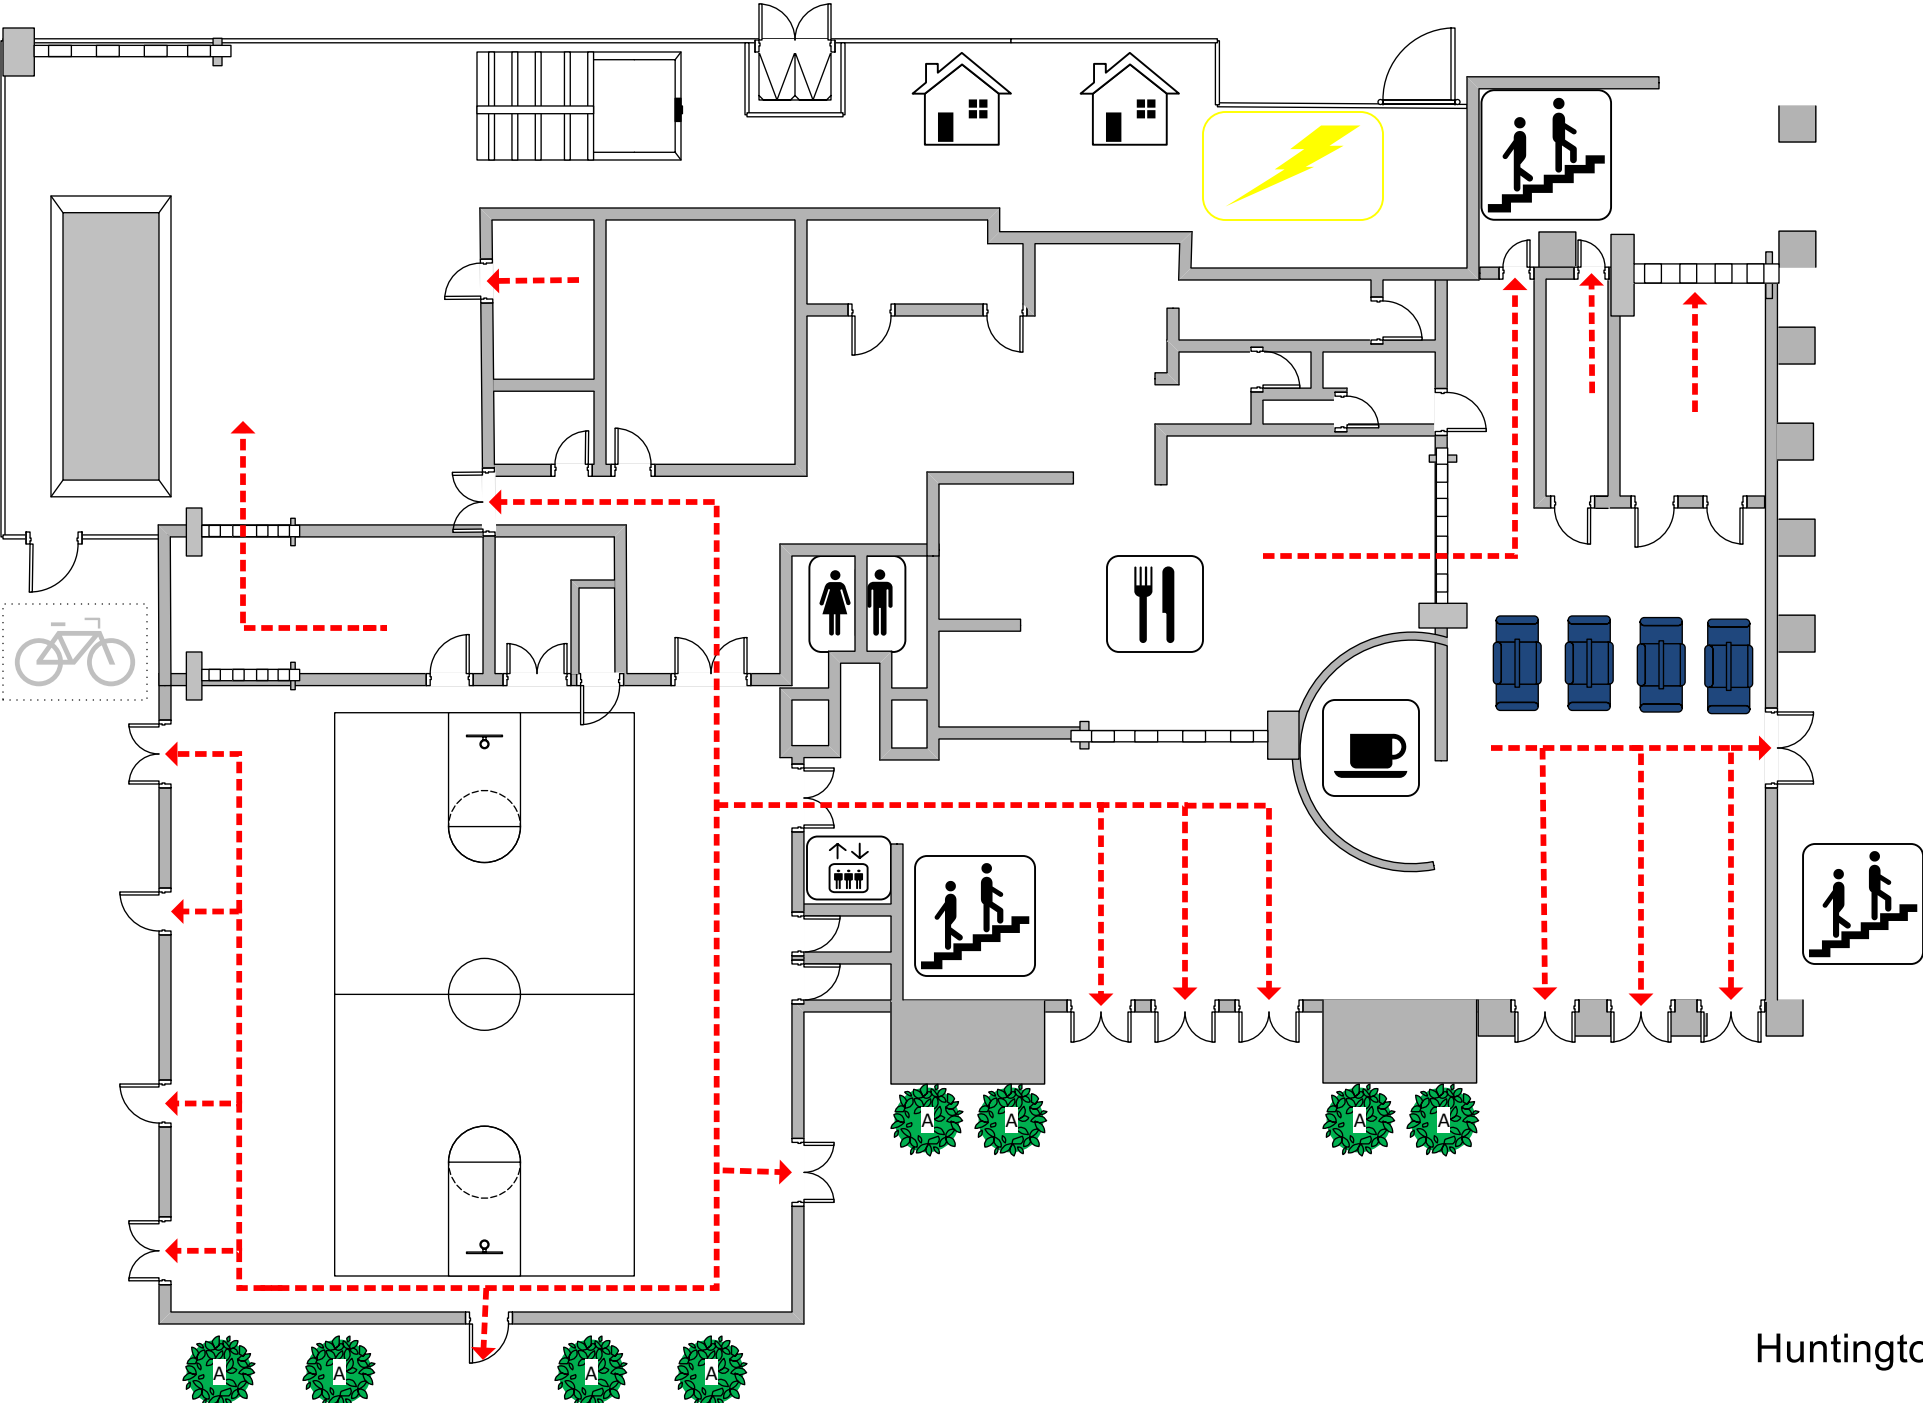

Evacuation Plan (1st Floor)

WAUGH STUDENT CENTER (VUSC)
55 FAIR DRIVE, COSTA MESA, CA 92626

In Case of Fire use Stairways to Exit.
Do NOT use elevator.

EMERGENCY CALL 911

Huntington Hall