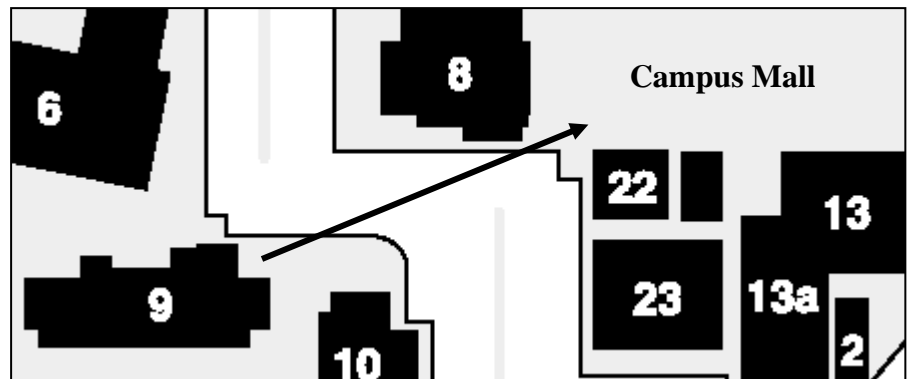

EVACUATION PROCEDURES

If alarm sounds, all residents are required to evacuate the building and report to the evacuation site shown in the diagram below.

NEWPORT HALL: EVACUATES TO THE CAMPUS MALL

- Please evacuate in a calm manner.
- Use the stairways to exit. DO NOT use the elevator.
- Never re-enter the building for any reason.
- Wait for Fire Dept. or Vanguard University officials to authorize re-entry into the residence hall after an evacuation.

#9 Newport Hall

Campus Mall on the lawn between the DC (#8) and the Library (#13)