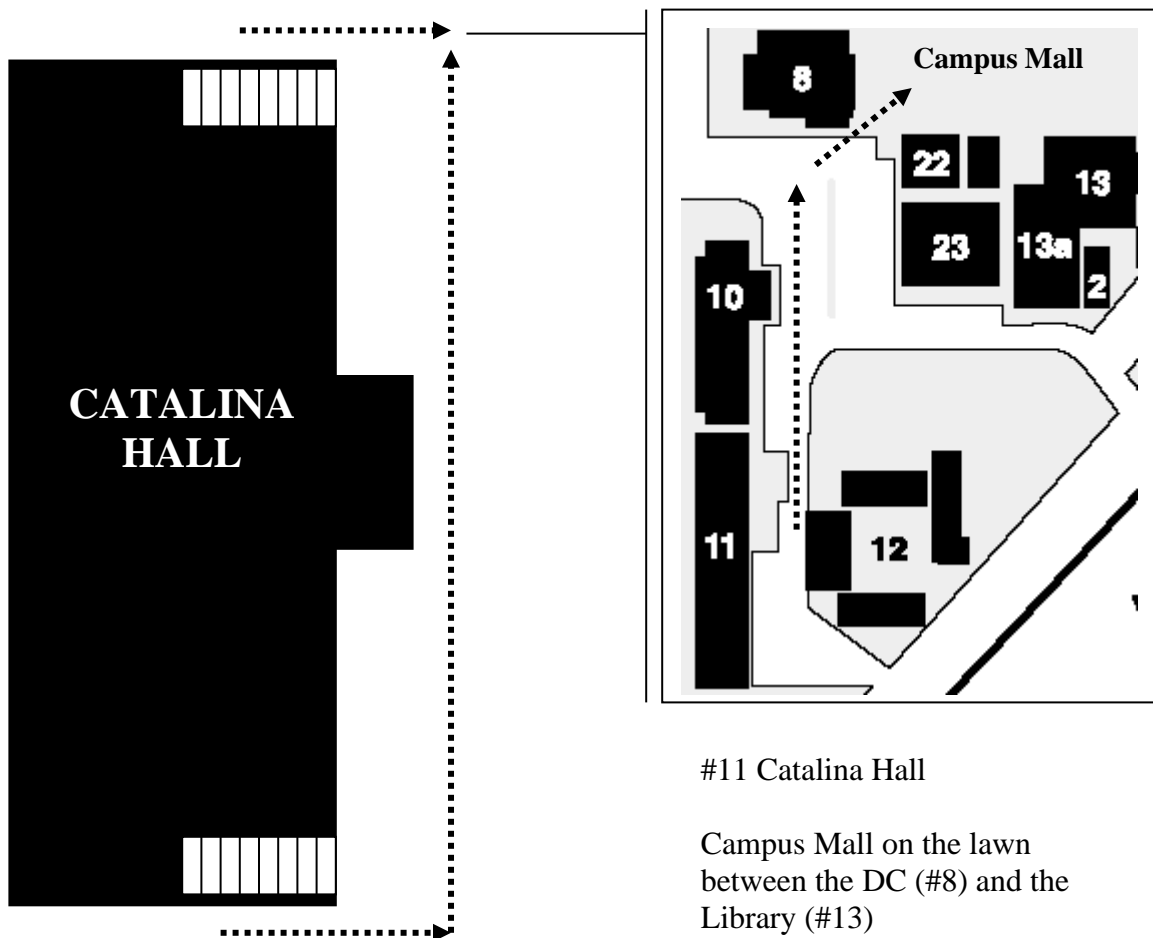

# EVACUATION PROCEDURES

If alarm sounds, all residents are required to evacuate the building and report to the evacuation site shown in the diagram below.

## CATALINA HALL: EVACUATES TO THE CAMPUS MALL

- Please evacuate in a calm manner.
- Use the stairway at the end of each hall to exit. DO NOT use the elevator.
- Never re-enter the building for any reason.
- Wait for Fire Dept. or Vanguard University officials to authorize re-entry into the residence hall after an evacuation.

#11 Catalina Hall

Campus Mall on the lawn  
between the DC (#8) and the  
Library (#13)