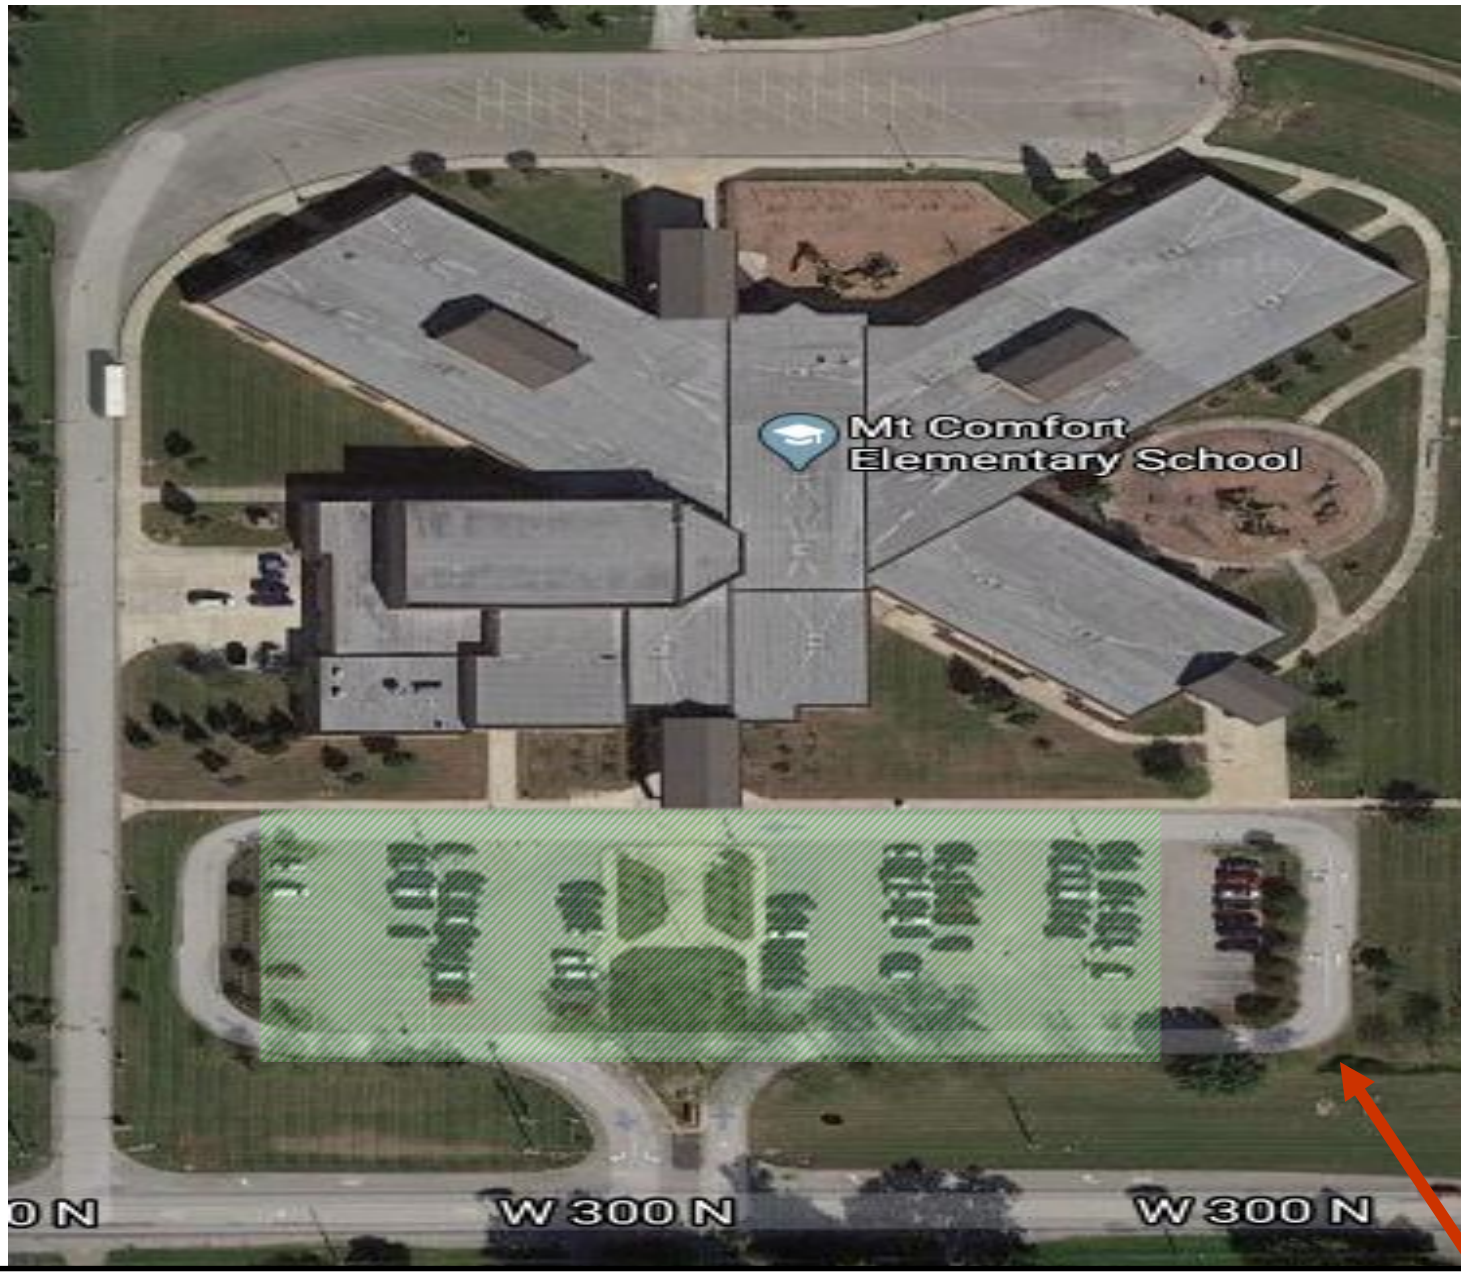

Mt. Comfort Elementary Outdoor WiFi Access

Mt. Comfort Elementary School Outdoor WiFi is available in the South, Front Parking Lot. (Green Shaded Areas).

- WiFi is available from 7:00 AM to 9:00 PM every day.
- Connect to MV_Ninestar WiFi; the password is the same as the name, MV_Ninestar (it is case sensitive).