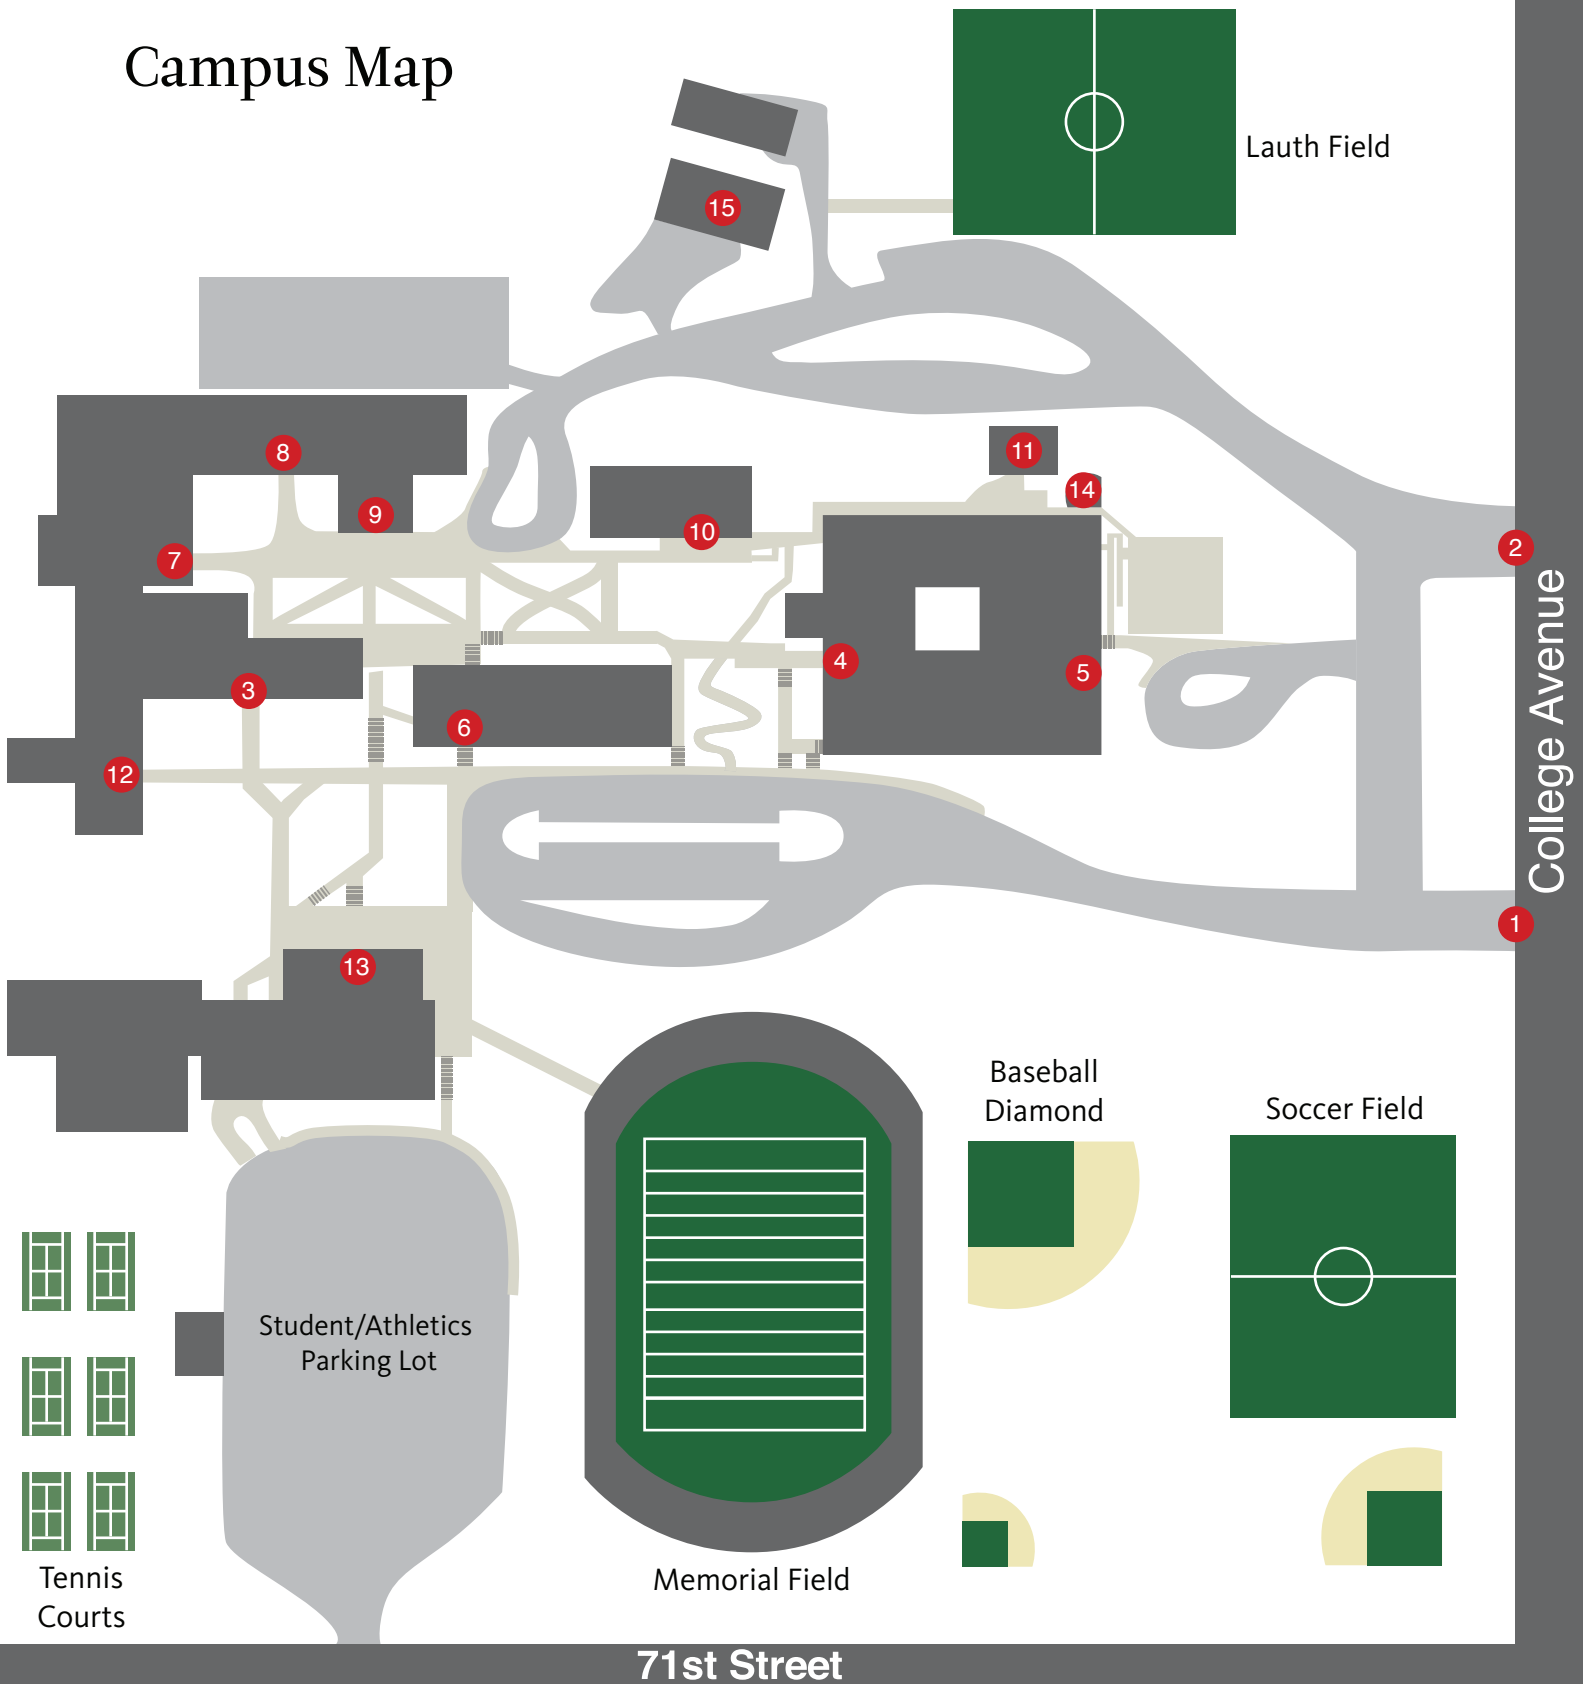

# Campus Map

- 1 Main Entrance
- 2 North Entrance
- 3 Admissions
- 4 Lower School
- 5 Hilbert Center
- 6 Middle School
- 7 Upper School
- 8 Fine Arts
- 9 Ayres Auditorium
- 10 Clowes Commons
- 11 Foster Hall
- 12 Ruth Lilly Center
- 13 Irsay Family Sports Center
- 14 Ampitheater
- 15 Maintenance Building

**PARK TUDOR**  
 7200 North College Avenue  
 Indianapolis, IN 46240