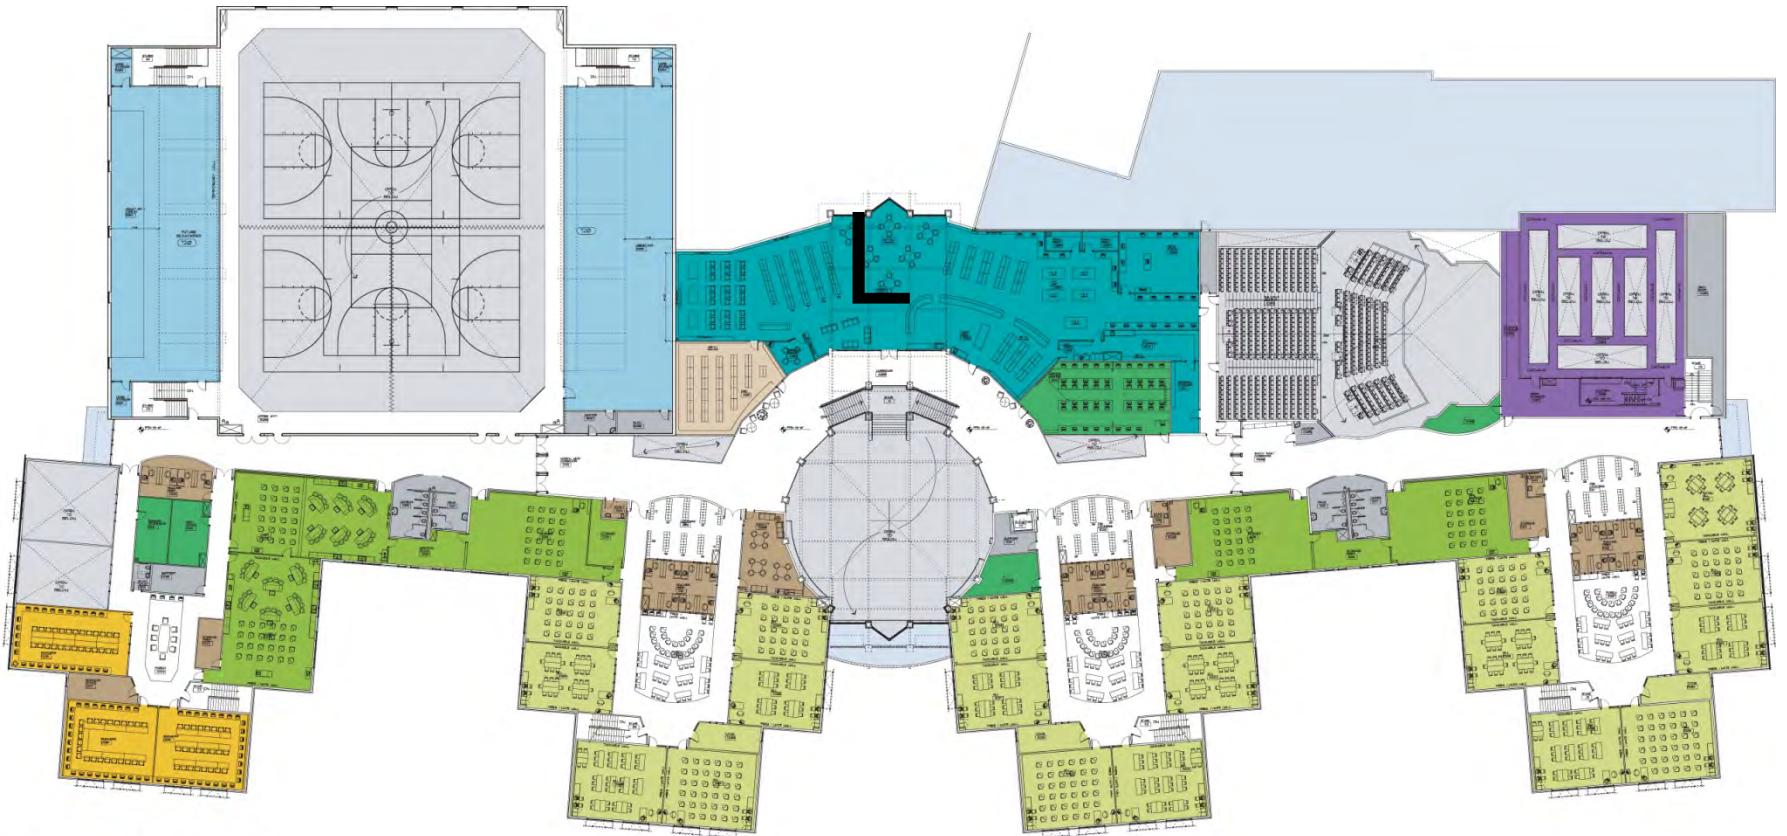

Glacier High School Building Design Upper Level

UPPER LEVEL