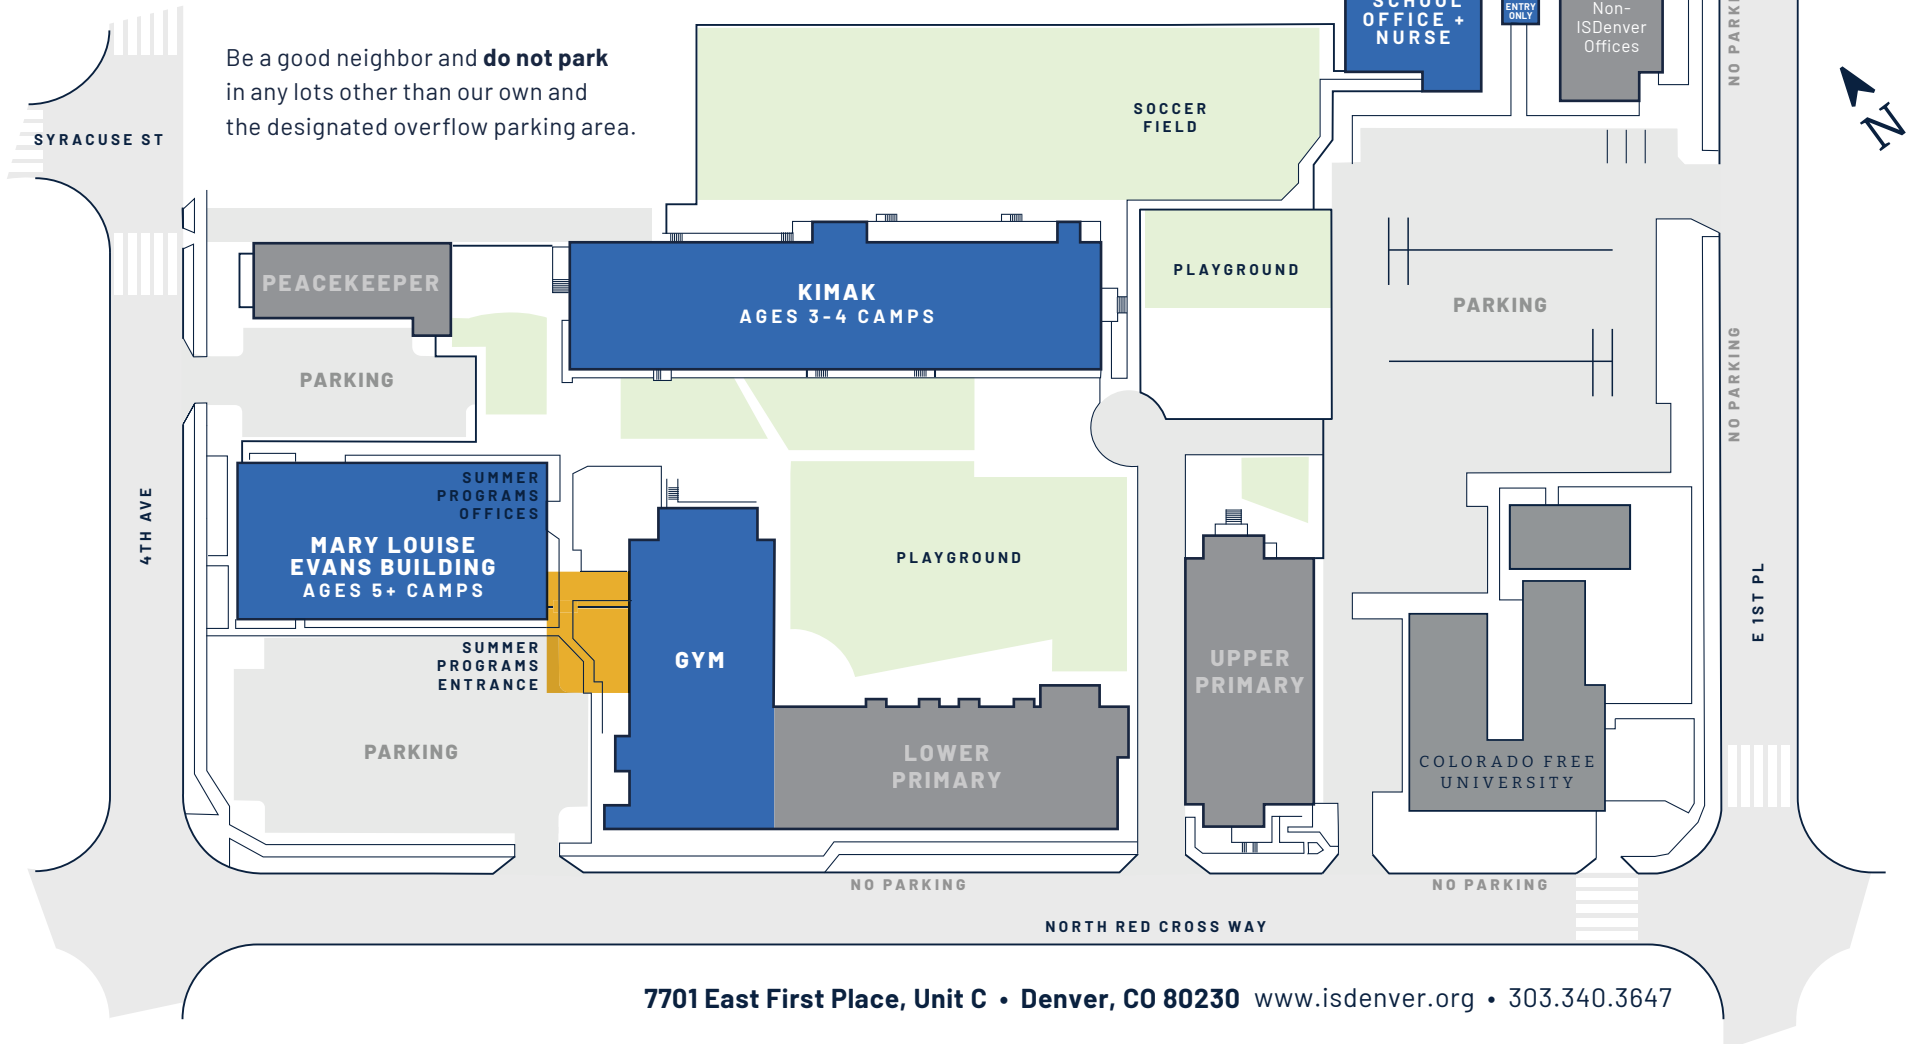

SUMMER PROGRAMS

INTERNATIONAL SCHOOL OF DENVER

Drop-off: 8:15 - 8:30 a.m.

Regular pick-up: 3:30 - 3:45 p.m.

After-care pick-up: 3:45 - 5:30 p.m.

Overflow parking is available by turning left out of our lot onto E 1st Pl. Take a right at the stop sign onto Spruce Street (which becomes E Academy Blvd). Turn right into the parking lot in front of the hangar.

SPRUCE ST /
E ACADEMY BLVD

TO
HANGAR
PARKING

Be a good neighbor and **do not park** in any lots other than our own and the designated overflow parking area.

7701 East First Place, Unit C • Denver, CO 80230 www.isdenver.org • 303.340.3647