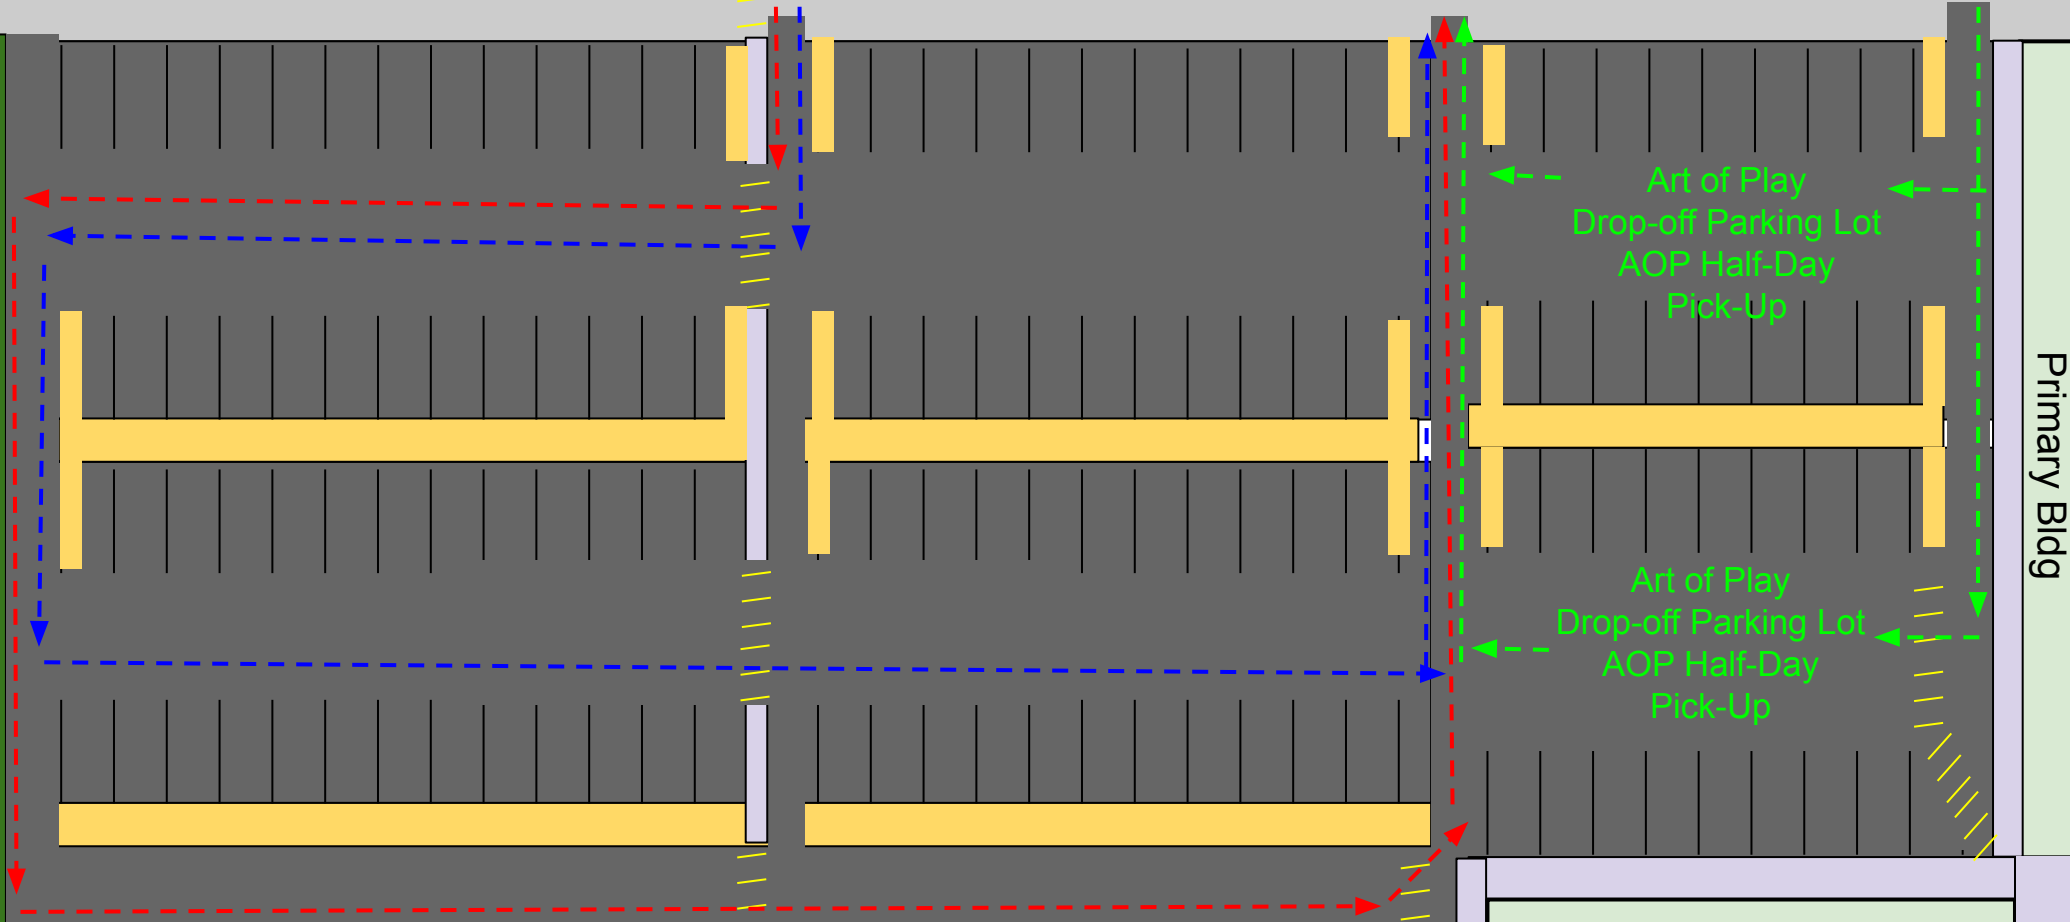

Curb Lane
Half Day
Full Day
(all students)

Middle Lane
Full Day
(all students)

Extended Day
Park where
available and
enter Shepard

DISMISSAL ROUTES

Art of Play
And AOP siblings
Half Day

Stanford Dr

Stanford Dr

Stanford Dr

Art of Play
Drop-off Parking Lot
AOP Half-Day
Pick-Up

Art of Play
Drop-off Parking Lot
AOP Half-Day
Pick-Up

Primary Bldg

Lower School

Extended
Day Pick Up

Dining Hall

Shepard Welcome Center