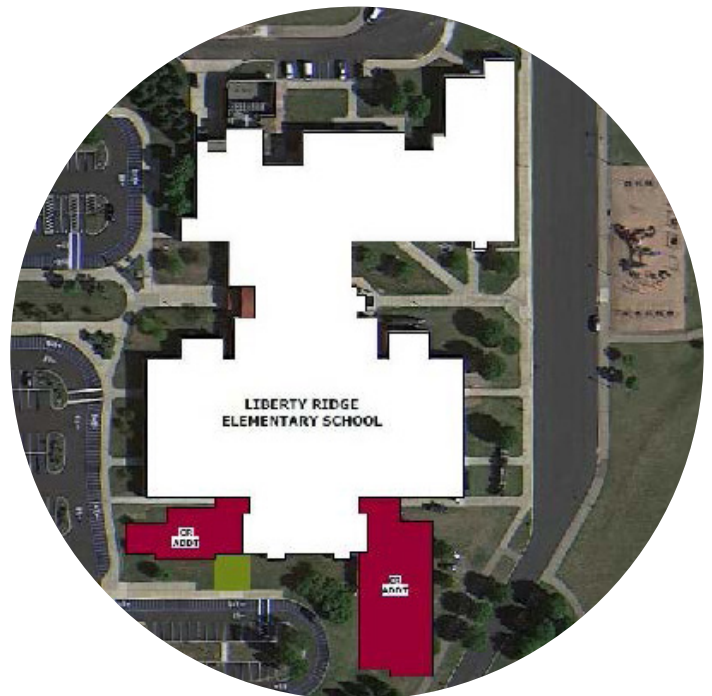

VOTE

Community • Growth • Student Success

Building Our Future

Aug. 9, 2022

SoWashCo
SCHOOLS

Liberty Ridge Elementary

Classroom Additions for a Growing Community

Over the next 10 years, more than 3,500 potential new K-12 students are expected to move into the district. Current projections show that 15 schools will be over capacity and we will have a deficit of nearly 2,500 K-12 seats for students by 2031. To help, SoWashCo Schools will ask voters to consider approval of a \$462.6 million bond on Aug. 9, 2022. A bond is the only method to raise enough funds for construction, renovations and additions to meet the needs of our growing community.

Vote Starting June 24

The 10-year facility plan includes new classroom additions to accommodate projected growth for our school and to meet student needs.

If Approved by Voters:

- Construction of a new classroom addition