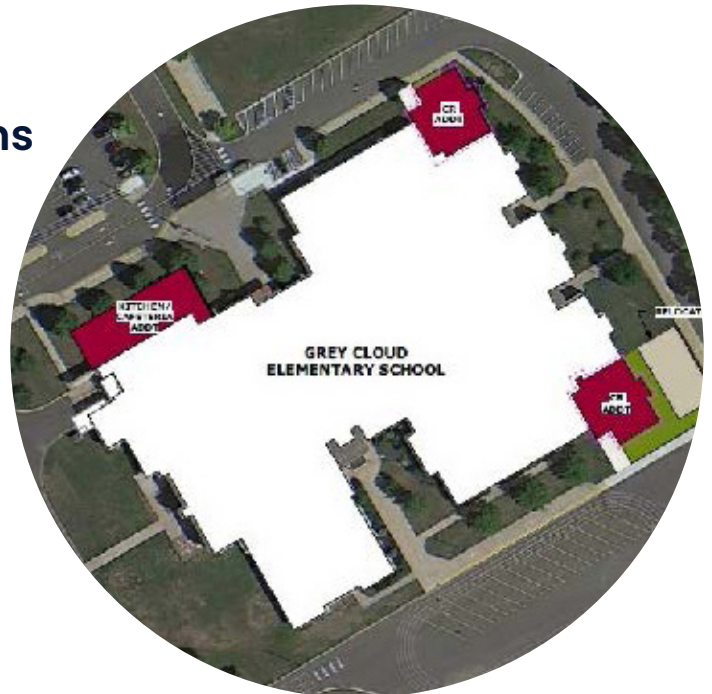

VOTE

Community • Growth • Student Success

Building Our Future

Aug. 9, 2022

SoWashCo
SCHOOLS

Grey Cloud Elementary

Building Renovations and Additions for Future Growth

Over the next 10 years, more than 3,500 potential new K-12 students are expected to move into the district. Current projections show that 15 schools will be over capacity and we will have a deficit of nearly 2,500 K-12 seats for students by 2031. To help, SoWashCo Schools will ask voters to consider approval of a \$462.6 million bond on Aug. 9, 2022. A bond is the only method to raise enough funds for construction, renovations and additions to meet the needs of our growing community.

Vote Starting June 24

The 10-year facility plan includes new classroom additions and an expansion of common spaces to benefit all students.

If Approved by Voters:

- Construction of new classroom addition
- Construction of new special education classrooms
- Construction of a new larger cafeteria and kitchen
- Renovation of early learning spaces