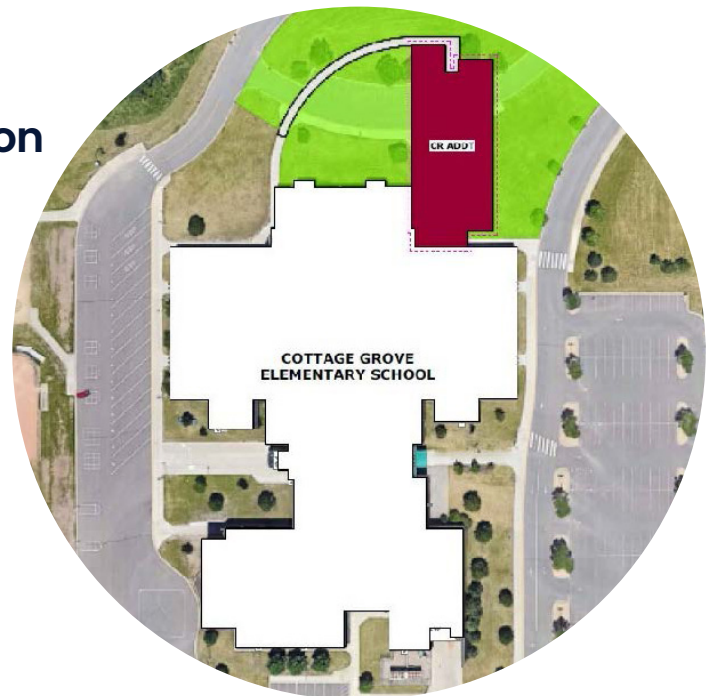

Building Our Future

Aug. 9, 2022

Cottage Grove Elementary

An Amazing New Classroom Addition to Welcome More Students

Over the next 10 years, more than 3,500 potential new K-12 students are expected to move into the district. Current projections show that 15 schools will be over capacity and we will have a deficit of nearly 2,500 K-12 seats for students by 2031. To help, SoWashCo Schools will ask voters to consider approval of a \$462.6 million bond on Aug. 9, 2022. A bond is the only method to raise enough funds for construction, renovations and additions to meet the needs of our growing community.

Vote Starting June 24

The 10-year facility plan includes a large classroom addition while creating an efficient school through more student enrollment.

If Approved by Voters:

- Construction of a new classroom addition