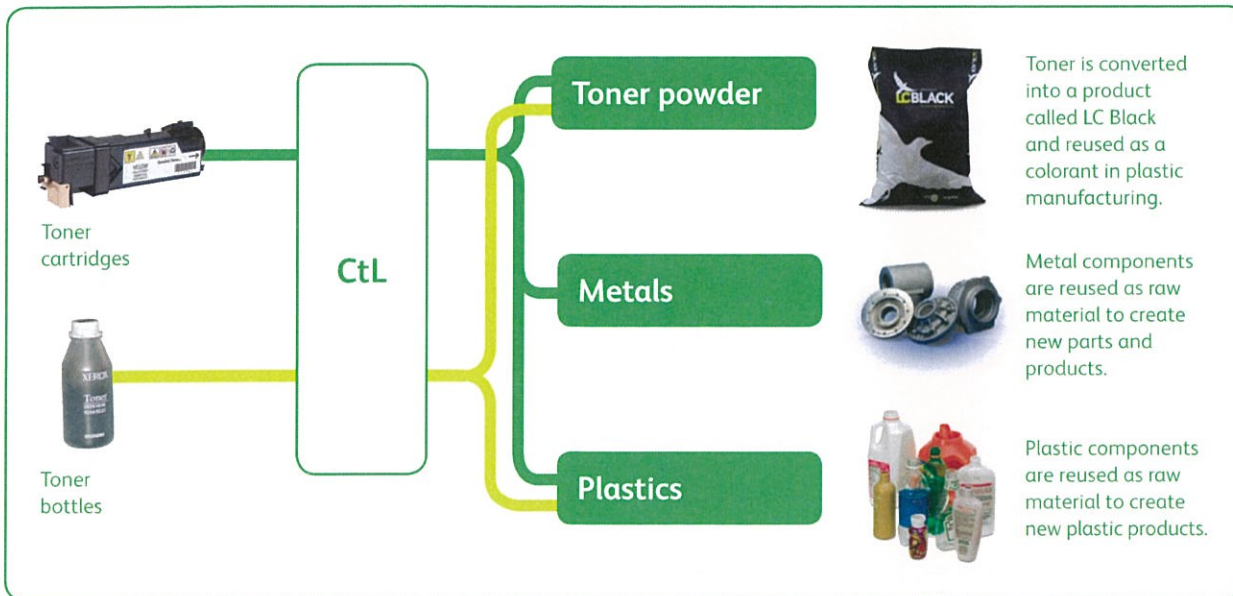

Xerox Green World Alliance

Supplies recycling process

Commonly asked questions

Where do I go for more detailed information?

- Visit the *Frequently Asked Questions* section at: www.xerox.com/gwa

Who do I contact for further assistance?

- Contact the Xerox Recycling Team via the Xerox Webmaster at: www.xerox.com/webmaster

Are all supplies accepted by Xerox?

- All Genuine Xerox Branded supplies are accepted by Xerox's authorized recycling partner Close the Loop®

What if an item is not on the "Take Back" list?

Use one of the following methods:

1. Recycle locally
2. Return the single item using a carrier of your choice to our Authorized Recycling Partner at the following address:

Xerox Recycling
2051 Meridian Place, Building 3
Hebron, KY 41048

We will pay for the resource recovery of used supply items via "zero waste" recycling. You only pay for the return shipping

3. Return used item in multiple quantities using the Xerox Eco Box or Pallet Returns Process.

What happens to the supplies I return to Xerox?

- Xerox's *Zero Waste to Landfill* approach means we work to:
  - Reduce waste generated by Xerox products by designing for the environment and utilizing extended life components
  - Reuse components via remanufacturing
  - Recycle components that cannot be reused

Close the Loop's recycling process

Resources for more information

The primary resource for recycling information is the Xerox Green World Alliance website. The site includes *Frequently Asked Questions*, the Xerox "Take Back" List and more:

www.xerox.com/gwa

At Xerox, sustainability is our way of doing business. We have aligned our goals for the environment, health and safety in five key areas. Learn more at:

www.xerox.com/environment

We take our responsibilities as a global corporate citizen seriously. You can read about our efforts and see a report on our recycling statistics at:

www.xerox.com/citizenship