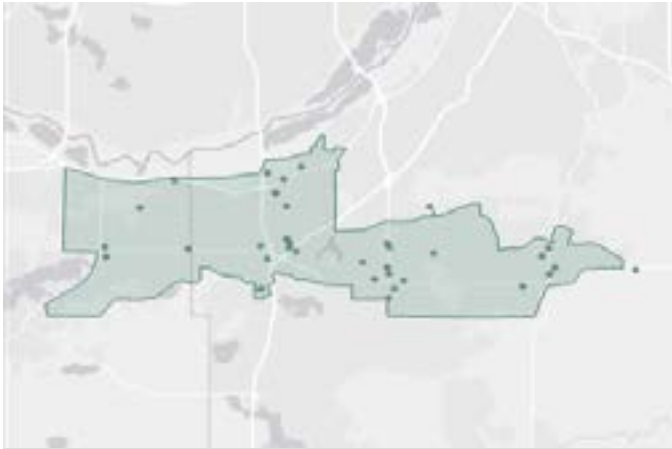

The MVTA Connect service area includes areas of **Apple Valley, Burnsville, Savage, and Rosemount, and Eagan.**

MVTA Connect riders can connect with express and local bus services at transit stations and park and rides. While riders are able to book a trip anywhere within our designated Connect service area boundary, MVTA Connect is an ideal solution to access many of our key express and local routes.

Best of all, **transfers between Connect and Fixed Route service are free!**

If within the MVTA Connect service area, Connect can be utilized to reach key stations such as **Burnsville Transit Station, Apple Valley Transit Station as well as Cedar Grove Transit Station and Eagan Transit Station.**

## MAIN AREA

**Serving Apple Valley,  
Burnsville, Rosemount, and  
Savage**

### TOP DESTINATIONS