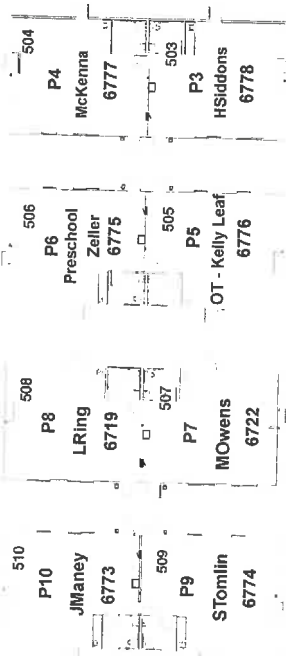

12/09/19

Amy Hegwood - ELD Teacher .5 will use 19/20

Handwritten note: *PED

KTImberlake

Midway Elementary