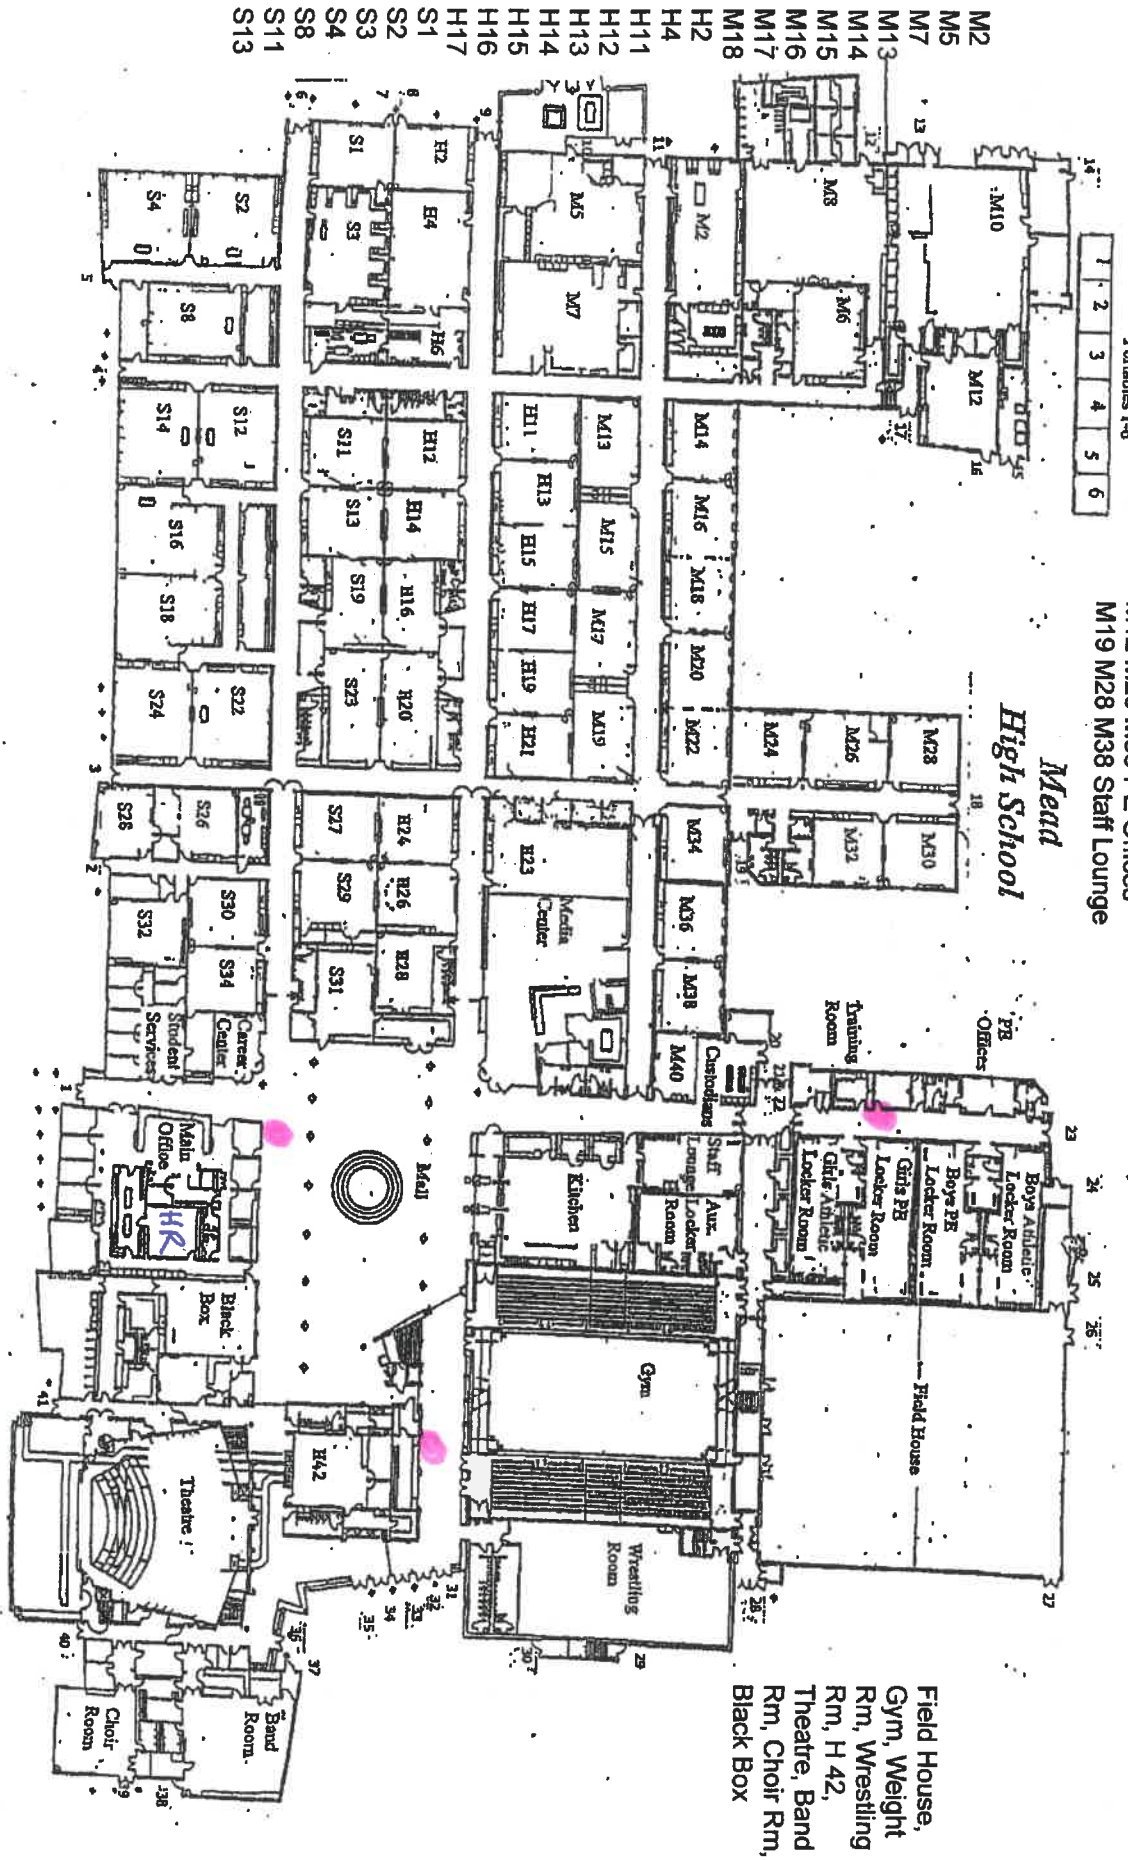

BUILDING EVACUATION MAP

Track Sked

- M6 M20 M30 Port 1-6 Kitchen
- M8-M22 M32 Cust Office
- M10 M24 M34 Locker Rm
- M12 M26 M36 PE Offices
- M19 M28 M38 Staff Lounge

Mead High School

- Field House, Gym, Weight Rm, Wrestling Rm, H 42, Theatre, Band Rm, Choir Rm, Black Box

- S12 S19 S26 S30 H19 H24 Counselling
- S14 S22 S27 S31 H20 H26 Main Office
- S16 S23 S28 S32 H21 H28
- S18 S24 S29 S34 H23 Media Center

- AEB Locations

- M2
- M5
- M7
- M13
- M14
- M15
- M16
- M17
- M18
- H2
- H4
- H11
- H12
- H13
- H14
- H15
- H16
- H17
- S1
- S2
- S3
- S4
- S8
- S11
- S13