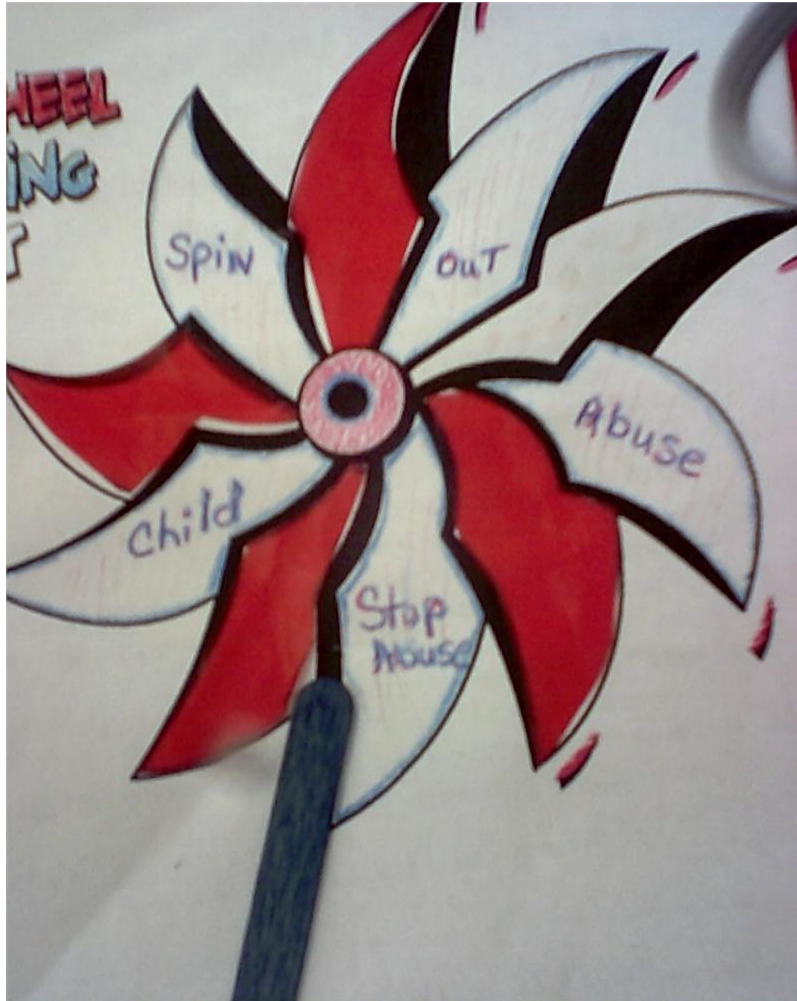

Sylvia Summer's winning pinwheel