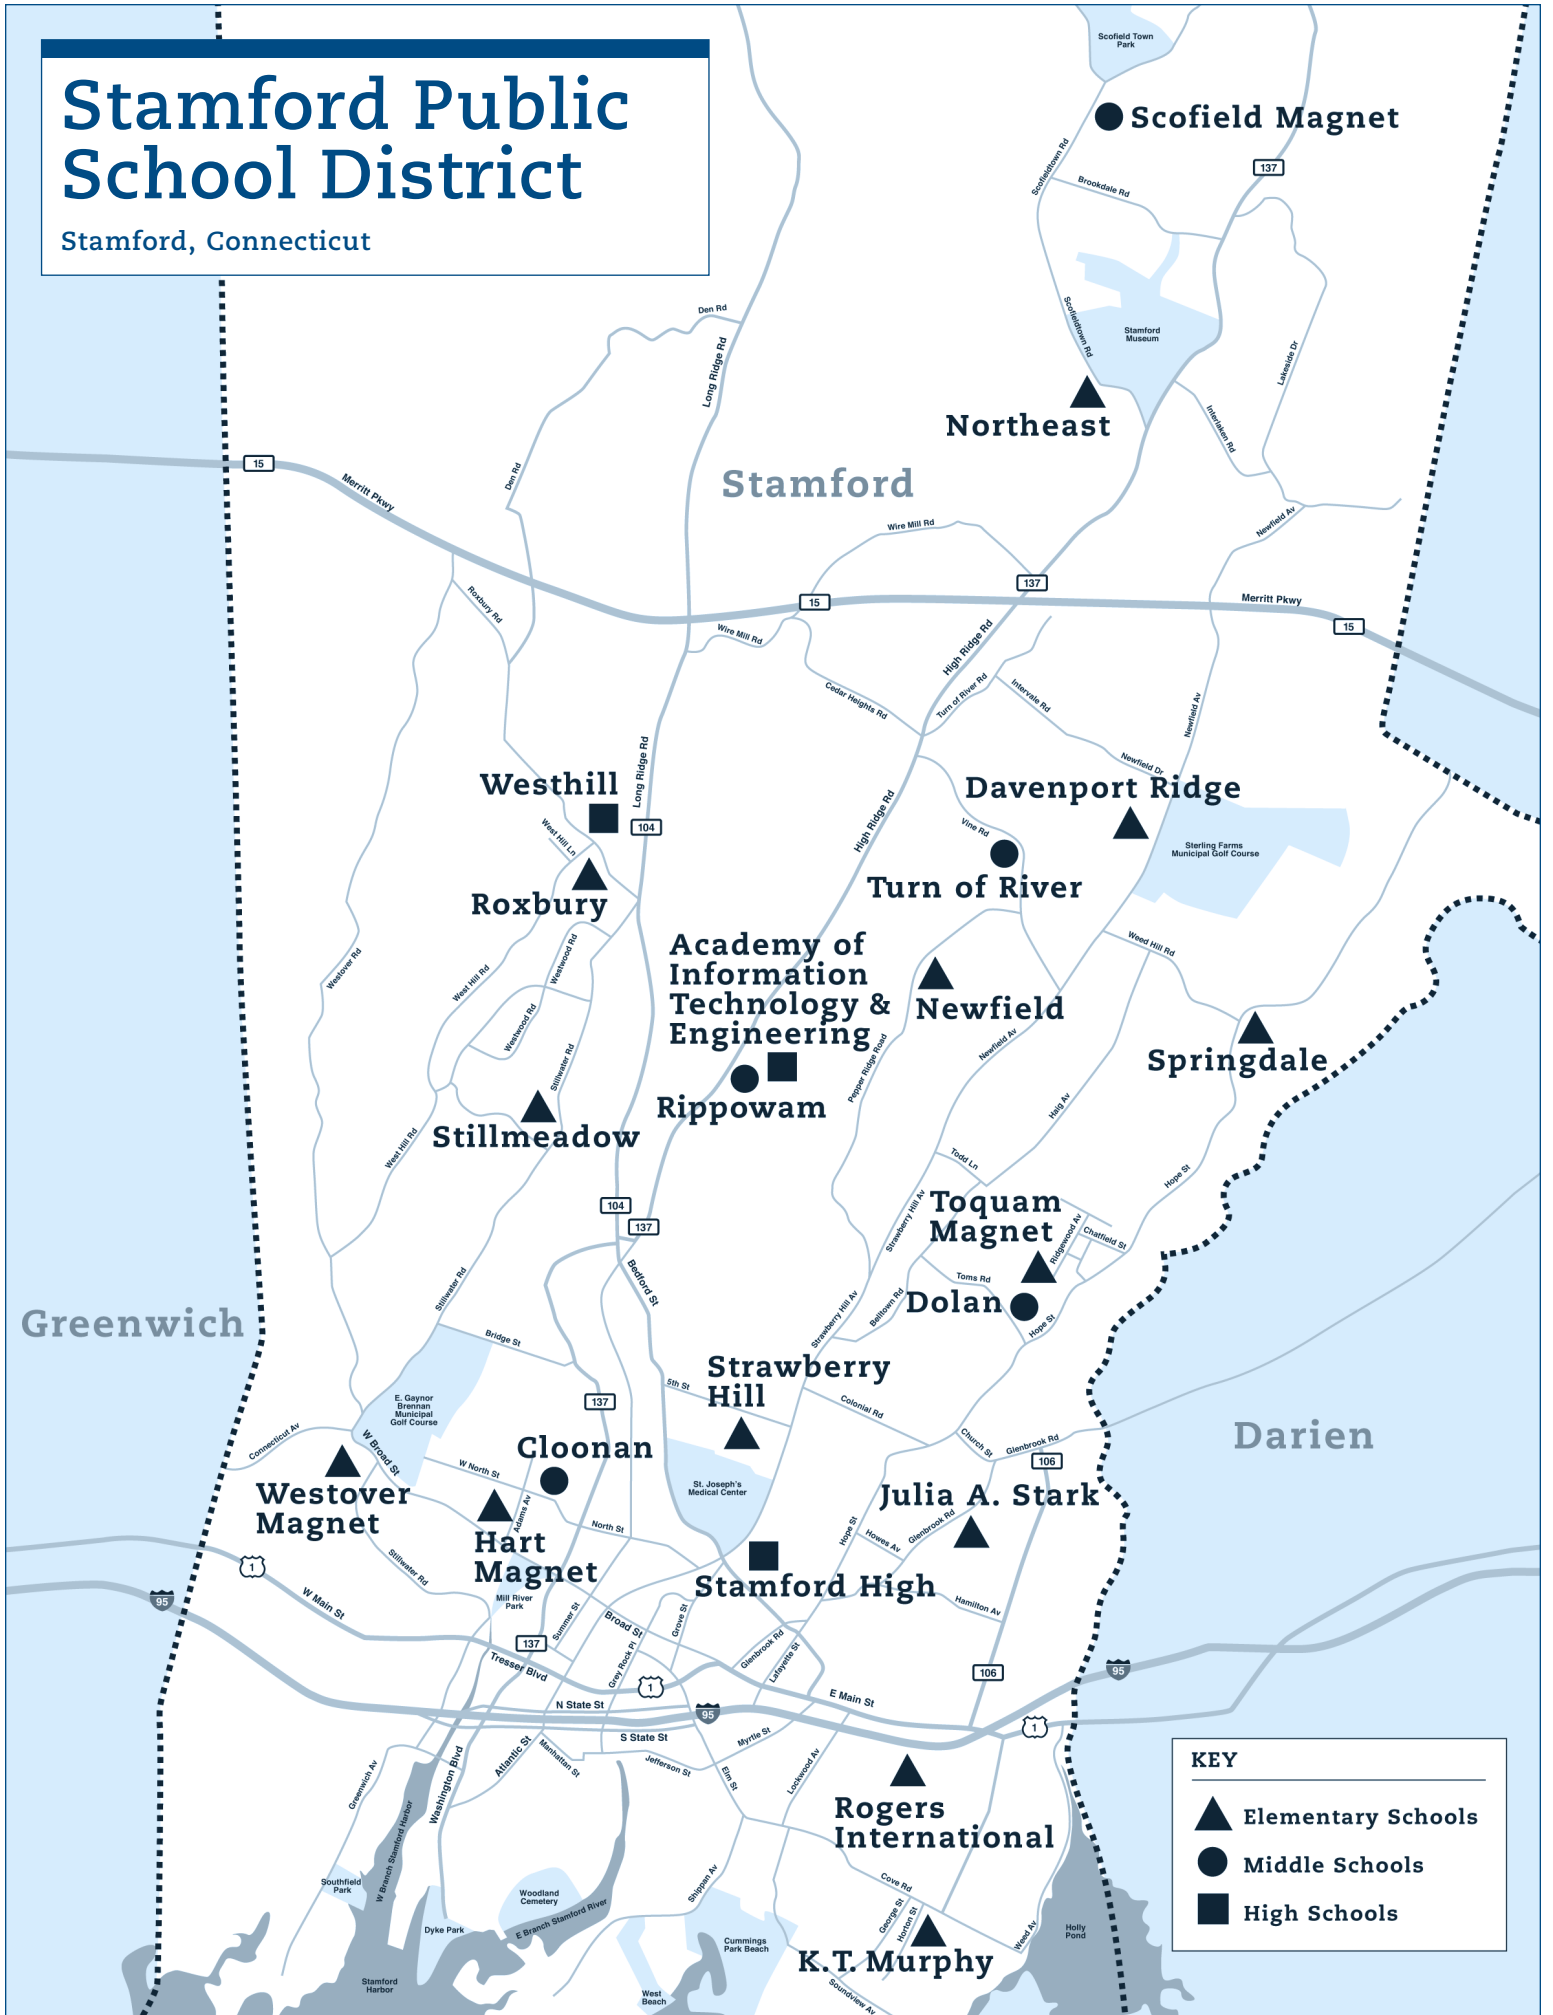

Stamford Public School District

Stamford, Connecticut

KEY

- ▲ Elementary Schools
- Middle Schools
- High Schools

P.O. Box 9310, Stamford, Connecticut, 06904
Administrative Offices located at 888 Washington Boulevard
(203) 977-4105, www.stamfordpublicschools.org