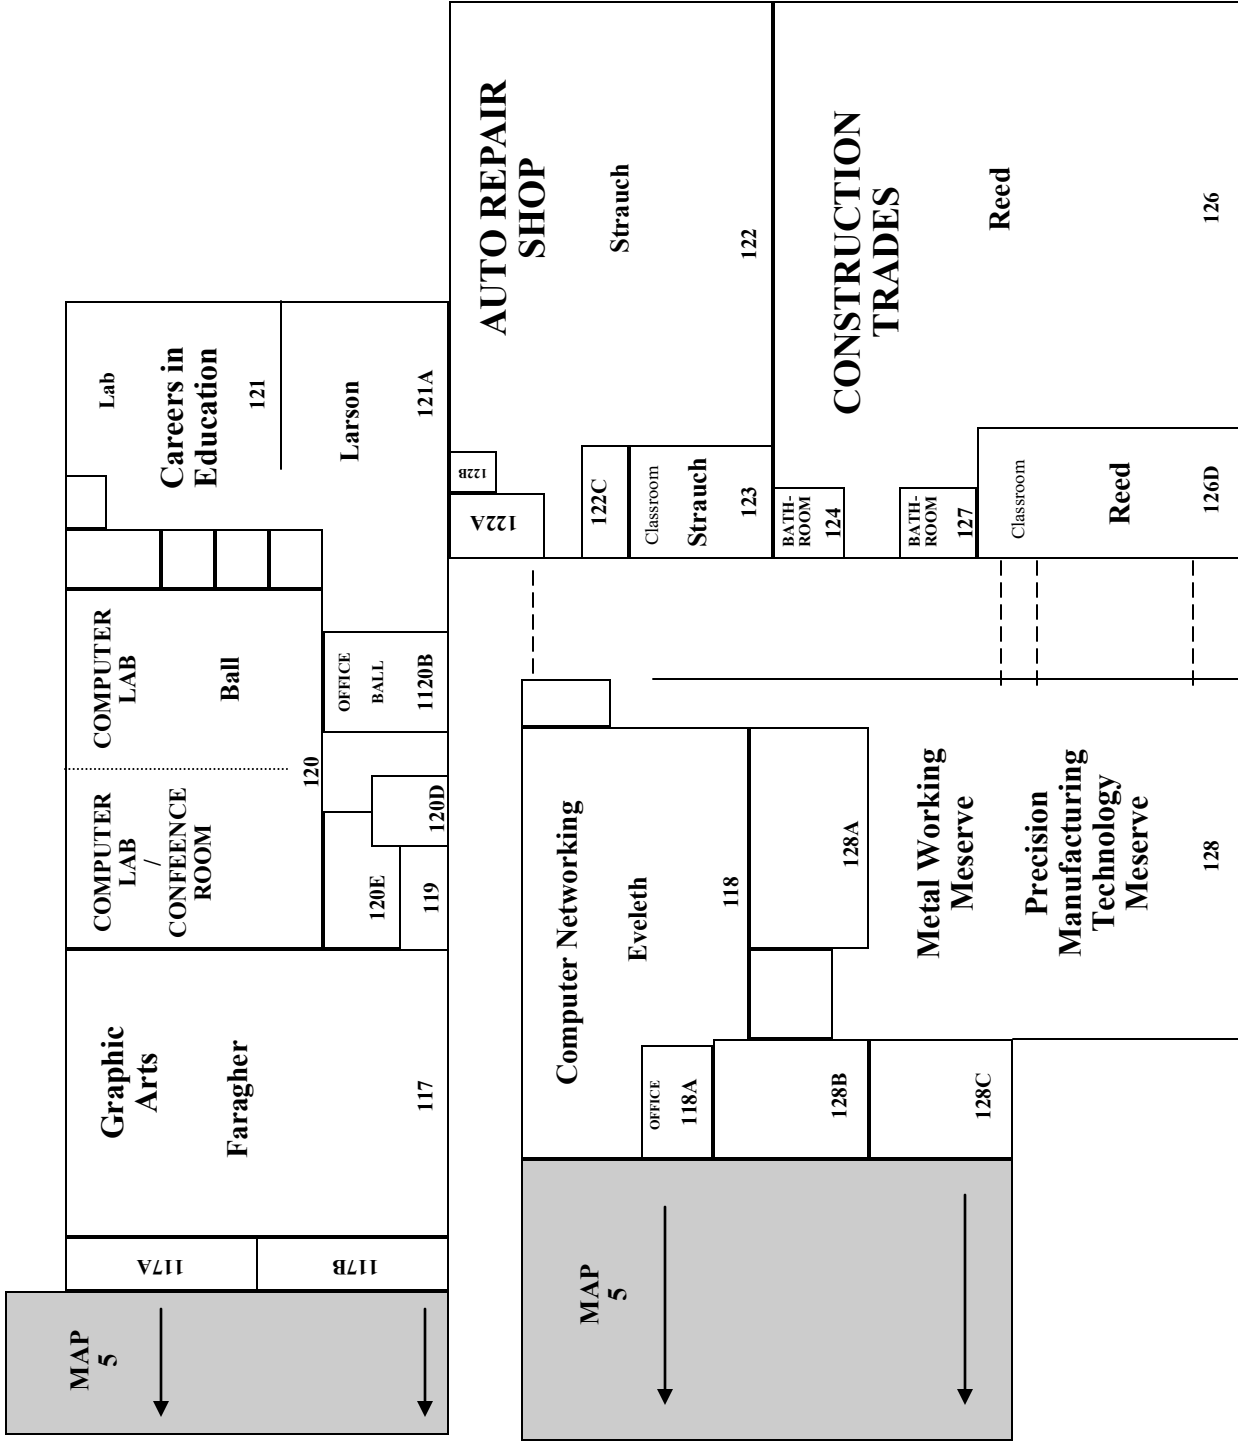

KRHS/LRTC COMPLEX MAPS

*Kingswood Regional
High School
Administration Wing
First Floor*

First floor main bldg.

MAP 2

*Kingswood Regional High School
First Floor Plan*

*Kingswood Regional High School
Second Floor Plan*

Kingswood Art Center

Floor Plan

MAP 4

Lakes Region Technology Center

MAP 6

Lakes Region Technology Center

J-Building

Auto Collision Repair

Agricultural Science

<p>AUTO COLLISION REPAIR</p> <p>Sullivan</p> <p>300</p>	<p>ACR Classroom</p> <p>302</p>	<p>AS Class- room</p> <p>307</p>	<p>AGRICULTURAL SCIENCE</p> <p>Gagne</p> <p>305</p>	<p>GREENHOUSE</p> <p>311</p>
	<p>ACR Office</p> <p>301</p>	<p>AS Office</p> <p>306</p>		