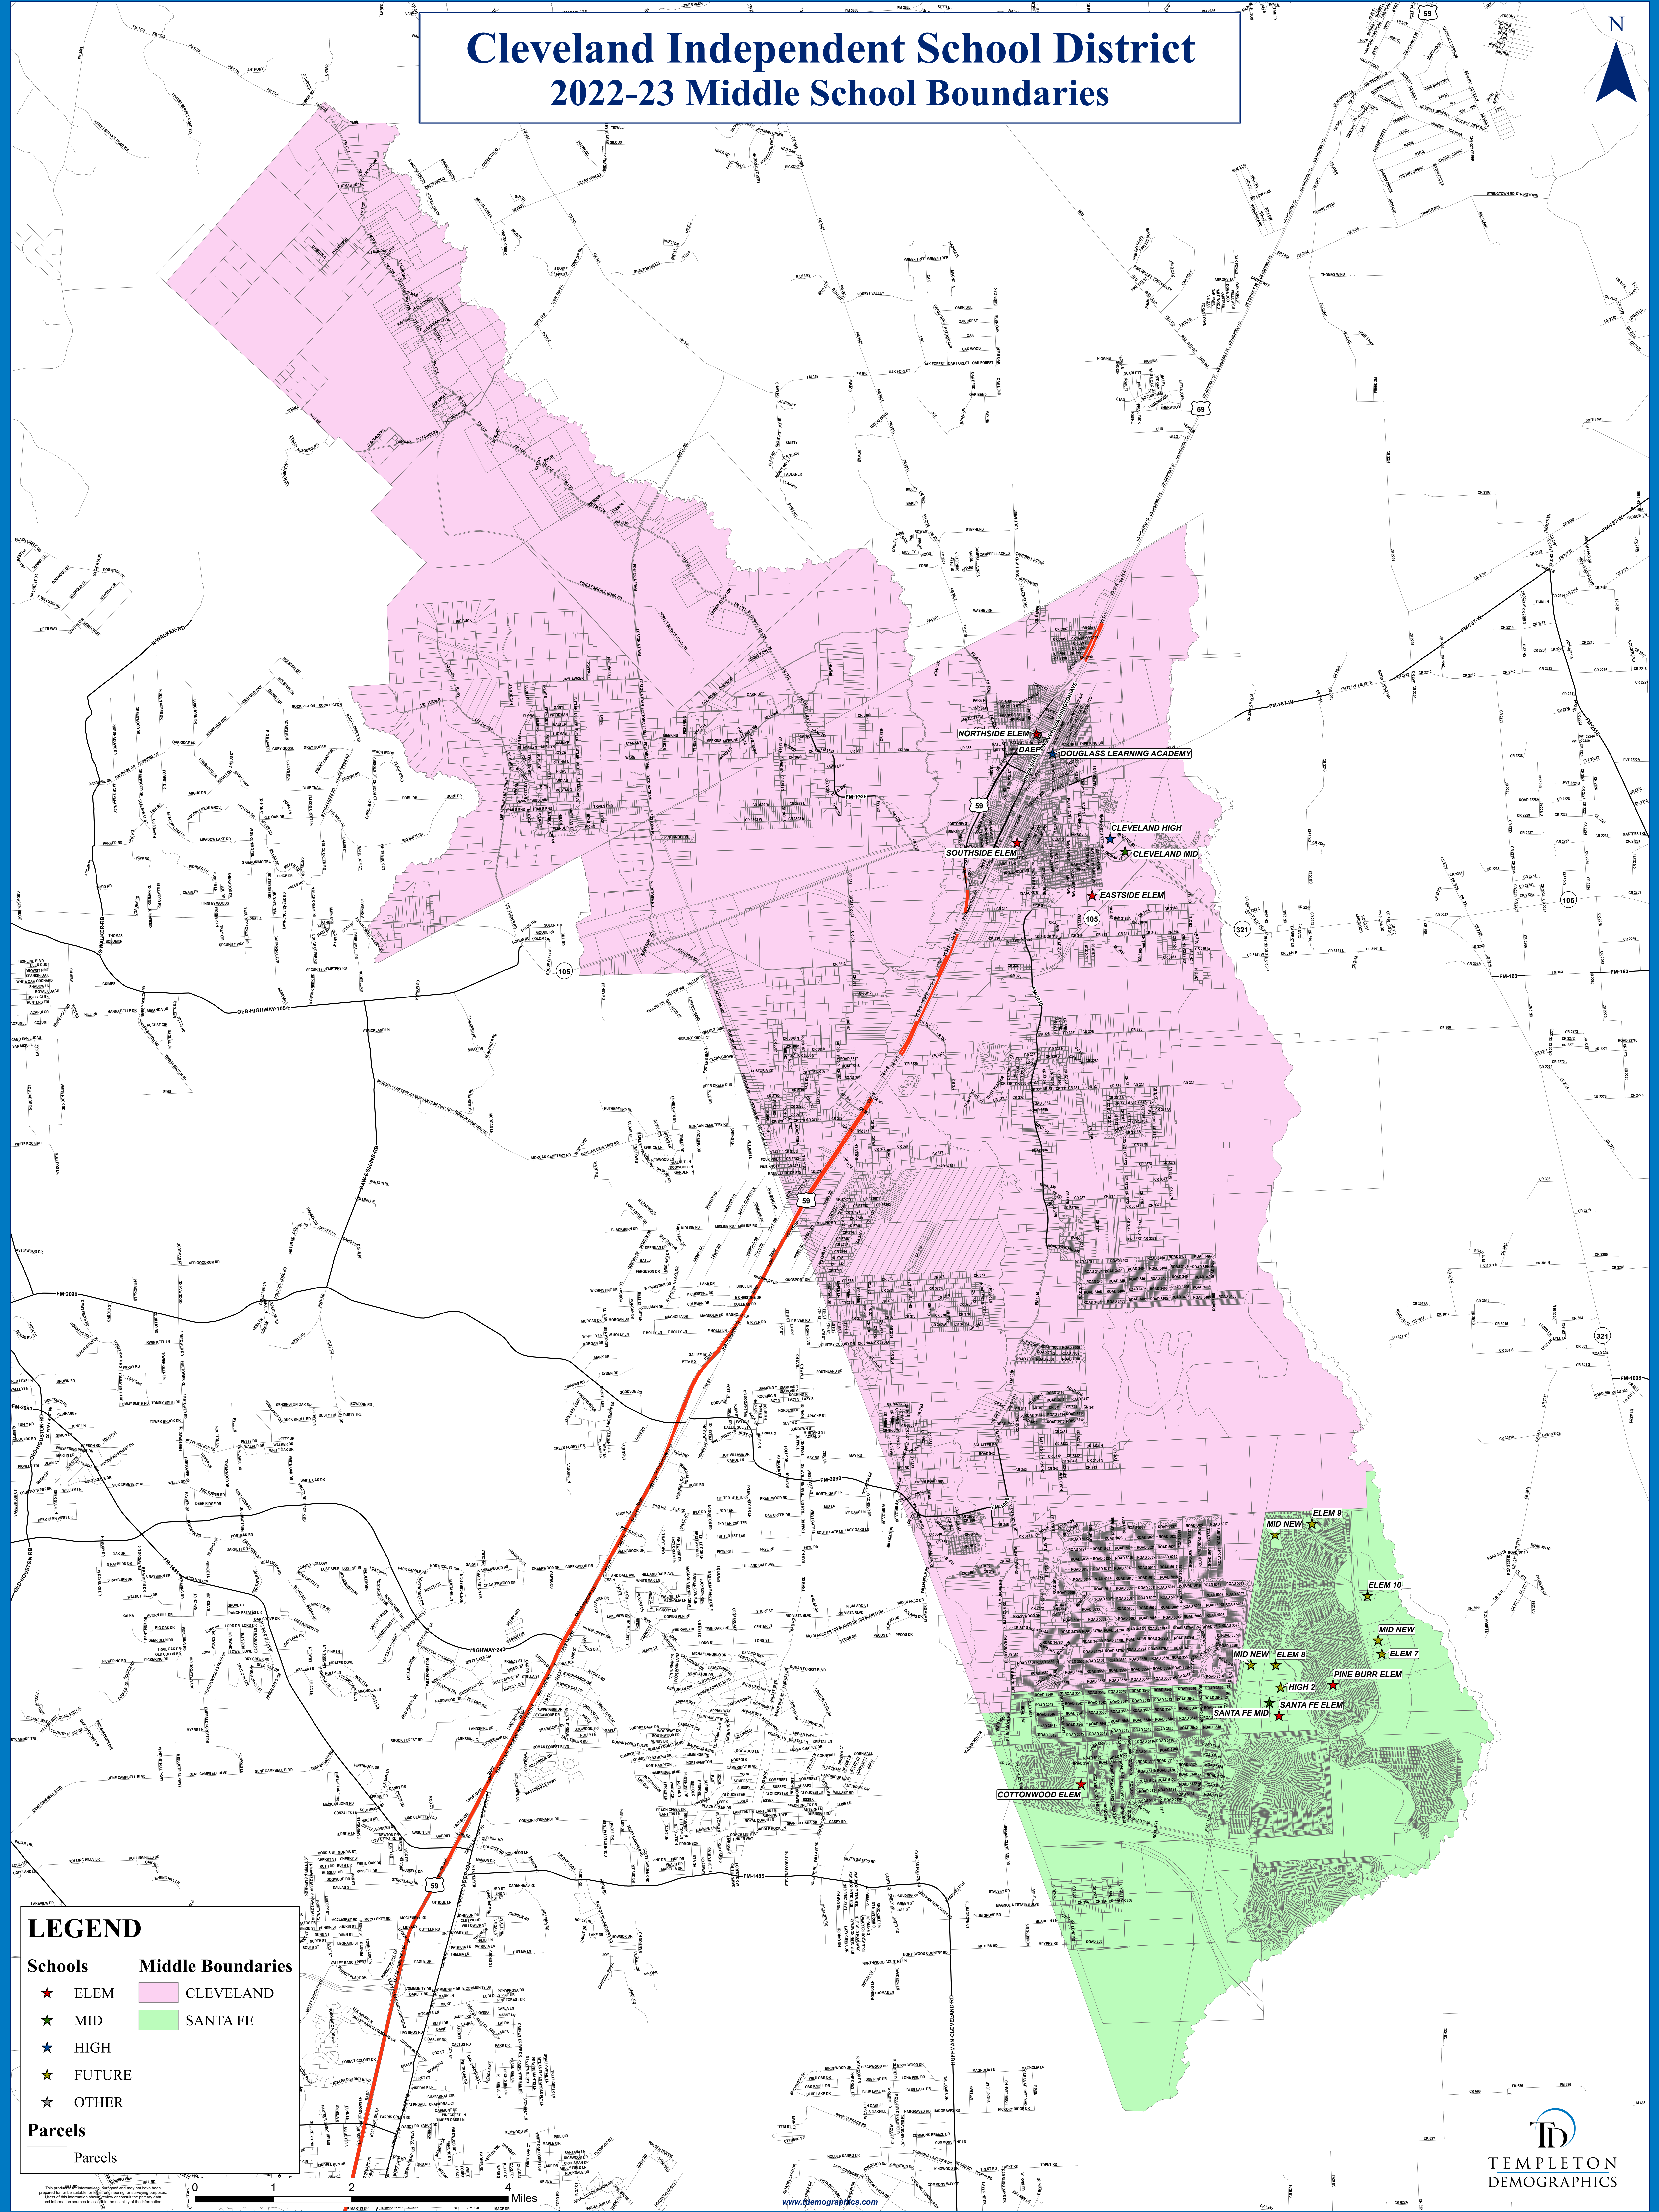

Cleveland Independent School District 2022-23 Middle School Boundaries

LEGEND

Schools	Middle Boundaries
★ ELEM	■ CLEVELAND
★ MID	■ SANTA FE
★ HIGH	
★ FUTURE	
★ OTHER	
Parcels	
□ Parcels	

0 1 2 4 Miles