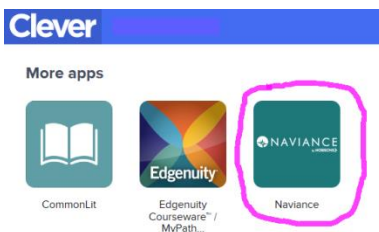

Information

Departments

- Board of Education
- Superintendent
- Teaching & Learning
  - Fine Arts
  - Health & Physical Education
  - Math
  - Science
  - Social Studies
  - Special Education
  - World Languages
- College & Career Readiness
  - Senior Internship Experience
  - → • Naviance (Clever Log-In)

4. Login Information:

Username: Your student ID number

Password: Your student ID number

The screenshot shows the login page for Stamford Public Schools. The 'Login Information' section is highlighted with a purple border. It contains fields for 'USERNAME' and 'PASSWORD', a 'Show' button next to the password field, and a 'Log In' button. There is also a link for 'District admin log in'.

5. Choose Naviance App: