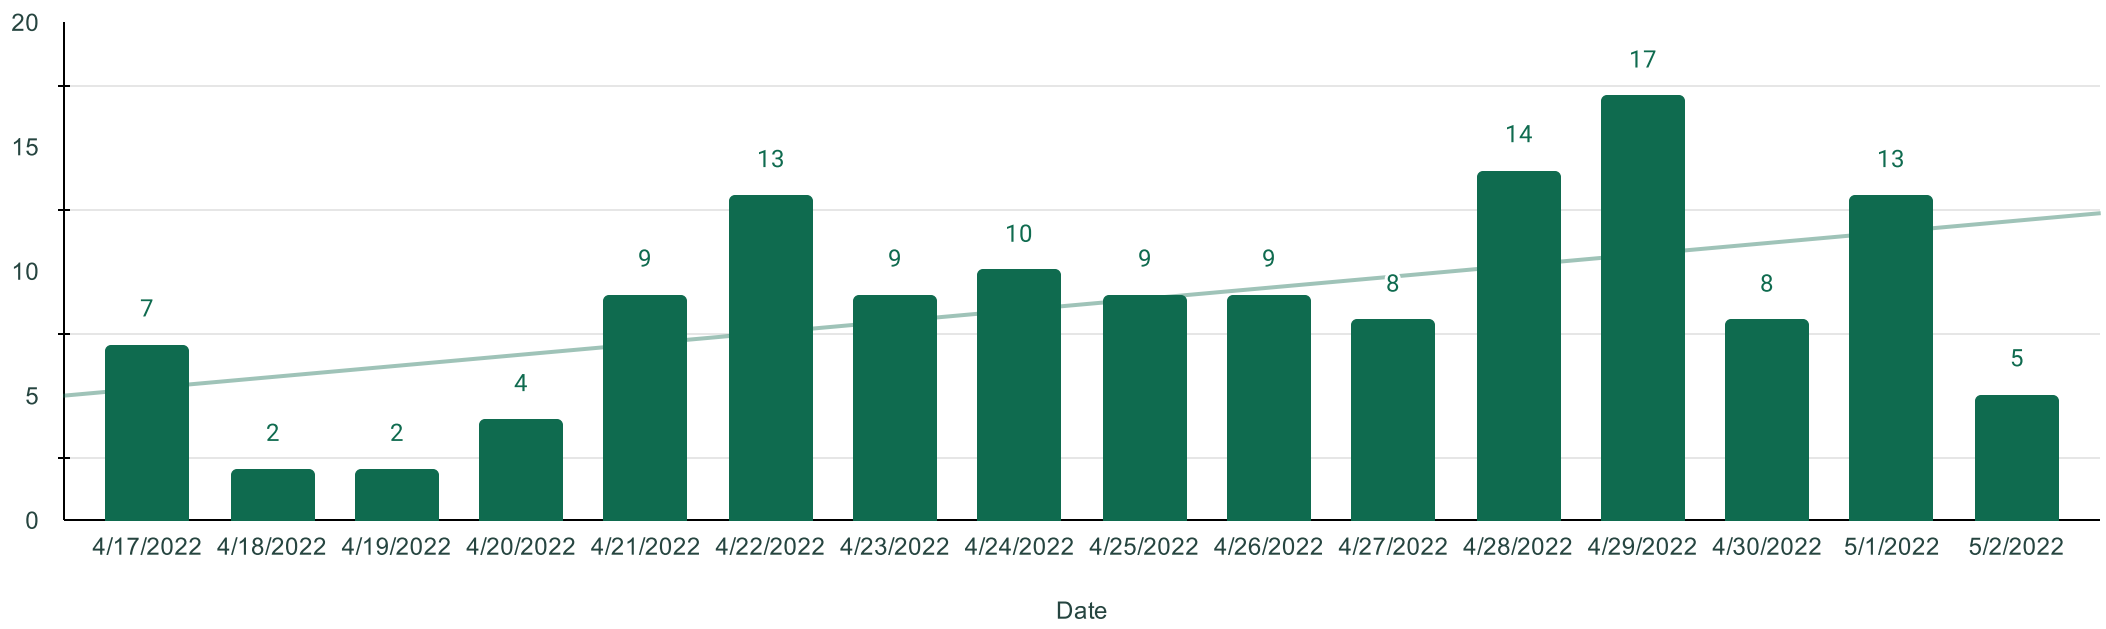

2021-2022 Sauk Rapids-Rice Public Schools COVID-19 Dashboard

Benton County Residents Vaccinated vs Unvaccinated by Age Group 5/3/22

Minnesota Residents - Vaccinated vs Unvaccinated by Age Group 5/3/22

Benton County - Cases by Day