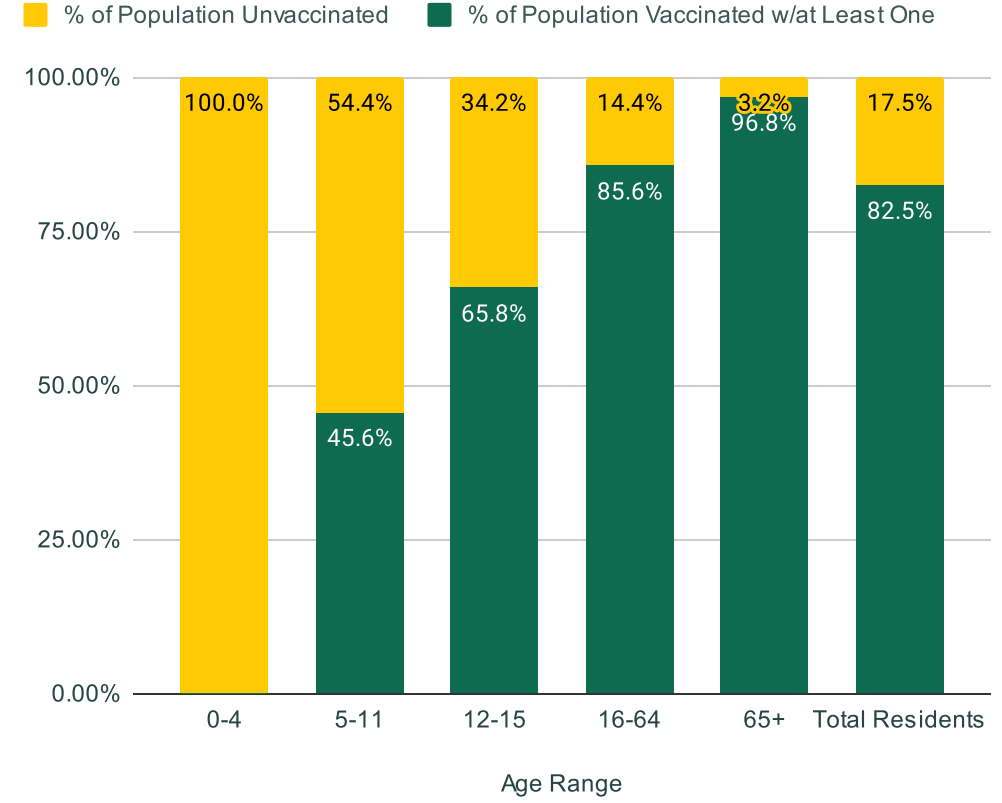

2021-2022 Sauk Rapids-Rice Public Schools COVID-19 Dashboard

Benton County Residents Vaccinated vs Unvaccinated by Age Group 5/3/22

Minnesota Residents - Vaccinated vs Unvaccinated by Age Group 5/3/22

Benton County - Cases by Day