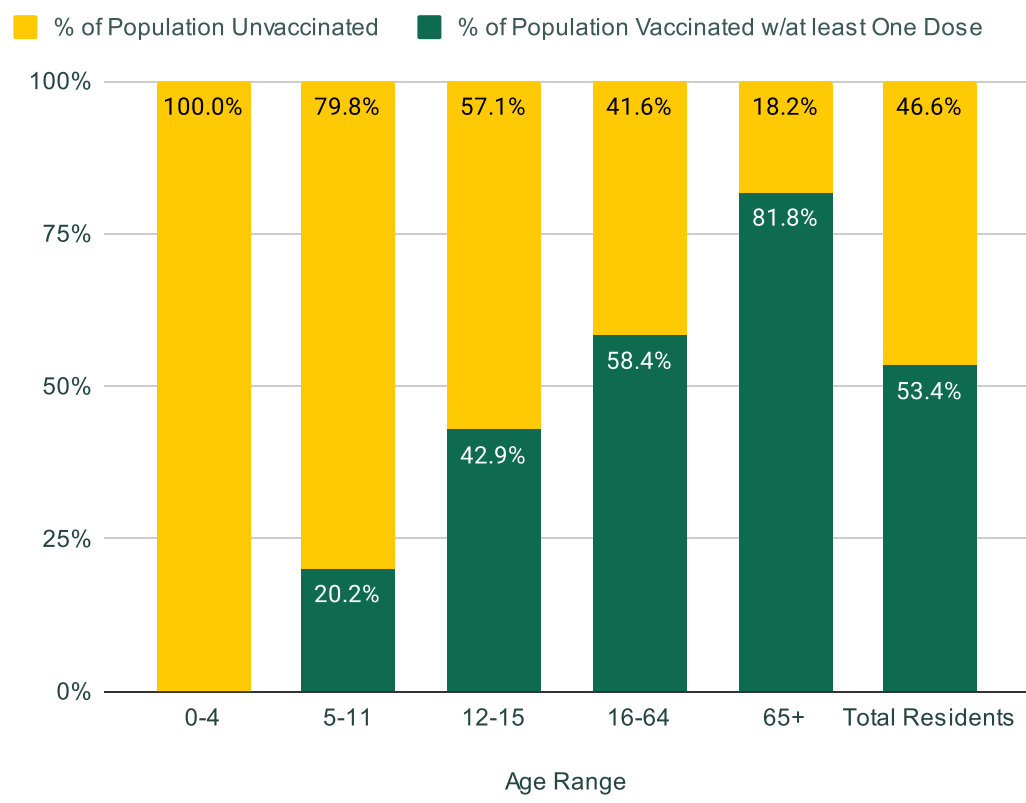

2021-2022 Sauk Rapids-Rice Public Schools COVID-19 Dashboard

Benton County Residents Vaccinated vs Unvaccinated by Age Group 5/3/22

Minnesota Residents - Vaccinated vs Unvaccinated by Age Group 5/3/22

Benton County - Cases by Day