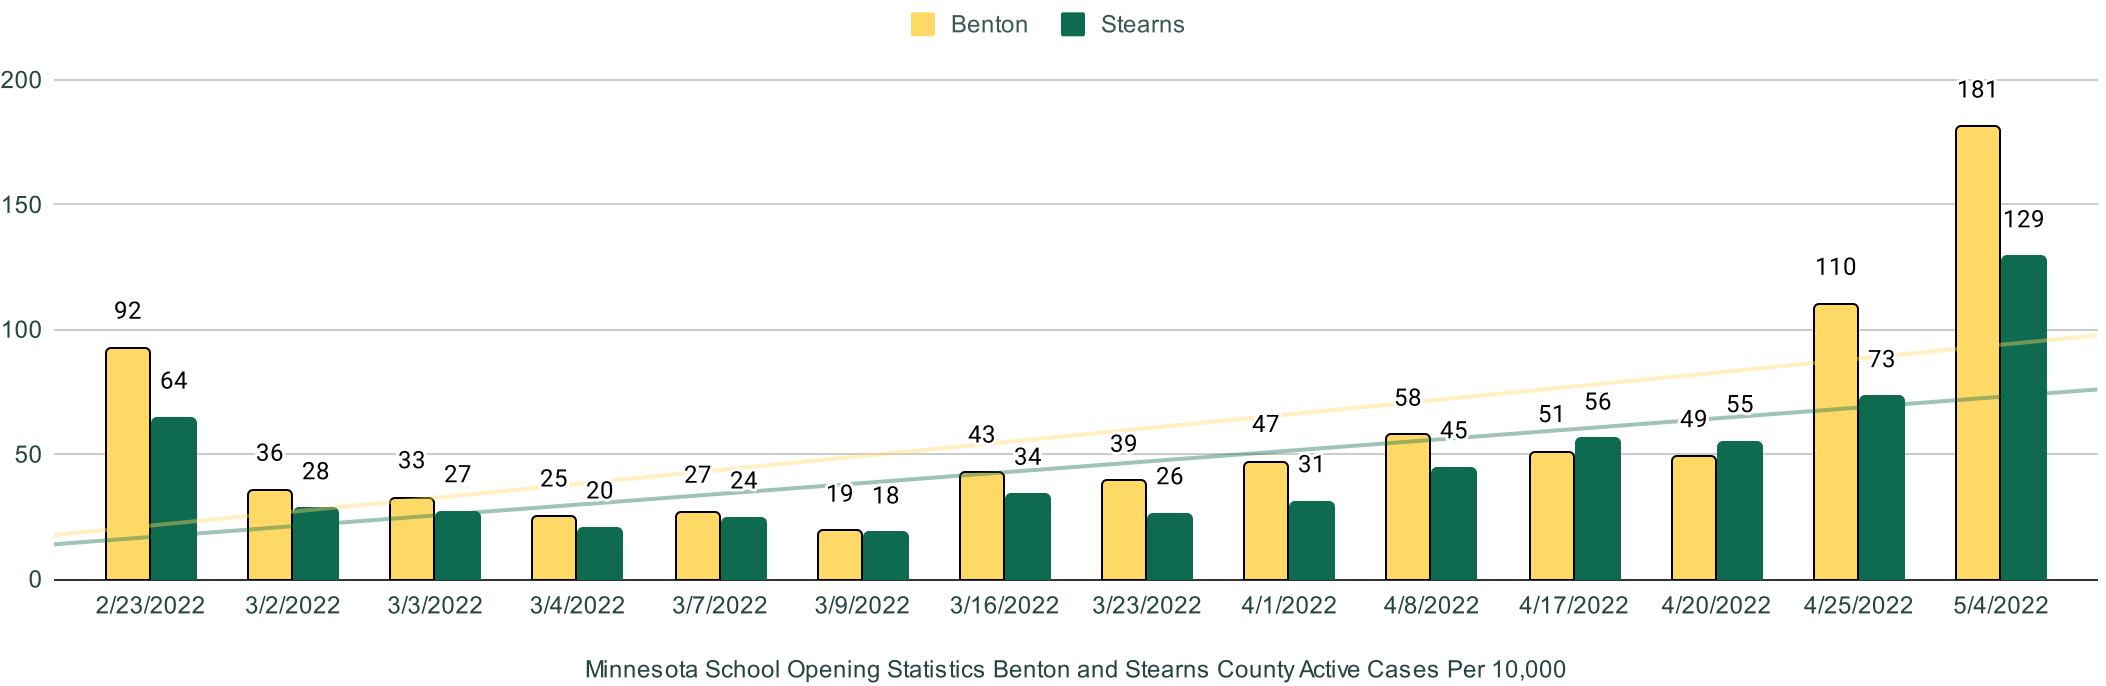

2021-2022 Sauk Rapids-Rice Public Schools COVID-19 Dashboard

Benton County Residents Vaccinated vs Unvaccinated by Age Group 5/3/22

Minnesota Residents - Vaccinated vs Unvaccinated by Age Group 5/3/22

Benton County - Cases by Day

Benton County Cumulative Case Rates by Age Group

Benton and Stearns County Active Cases per 10,000 Minnesota School Opening Statistics

Benton County Active Cases