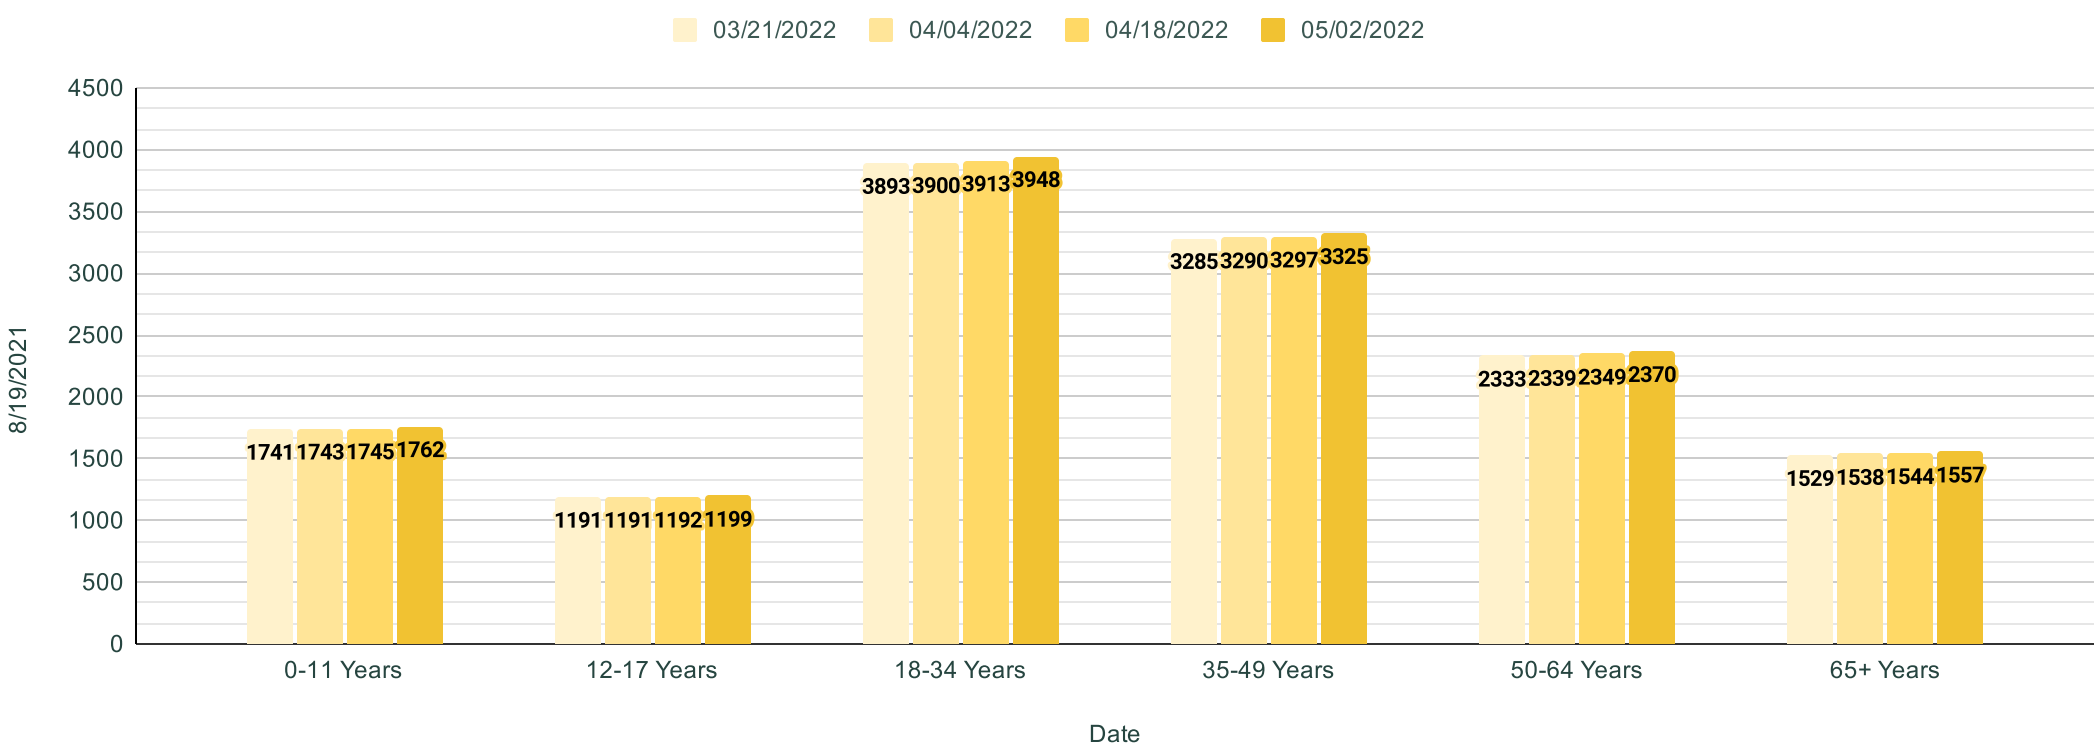

Benton County Cumulative Case Rates by Age Group