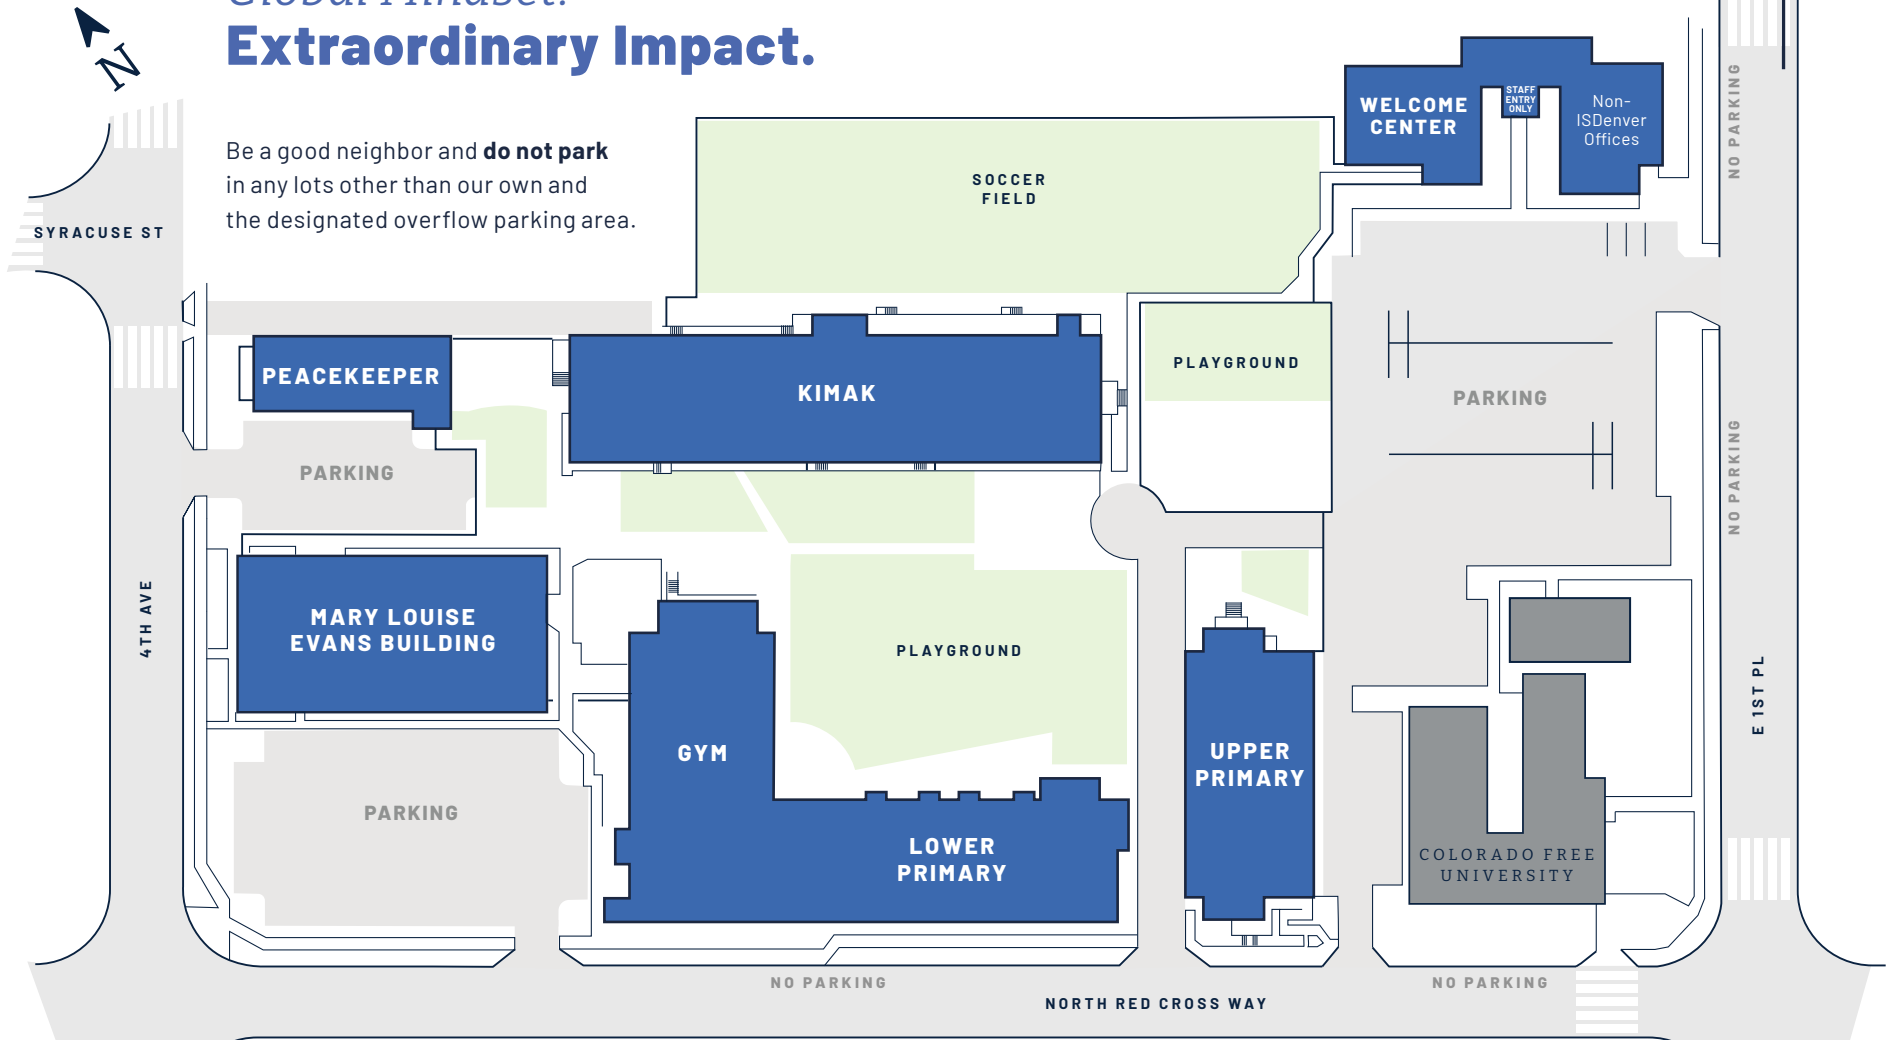

**INTERNATIONAL
SCHOOL OF
DENVER**

*Multilingual Education.
Global Mindset.*
Extraordinary Impact.

Be a good neighbor and **do not park** in any lots other than our own and the designated overflow parking area.

Overflow parking is available by turning left out of our lot unto E 1st Pl. Take a right at the stop sign unto Spruce Street (which becomes E Academy Blvd). Turn right into the parking lot in front of the hangar.

**TO HANGAR
PARKING**
SPRUCE ST /
E ACADEMY BLVD

7701 East First Place, Unit C • Denver, CO 80230 www.isdenver.org • 303.340.3647