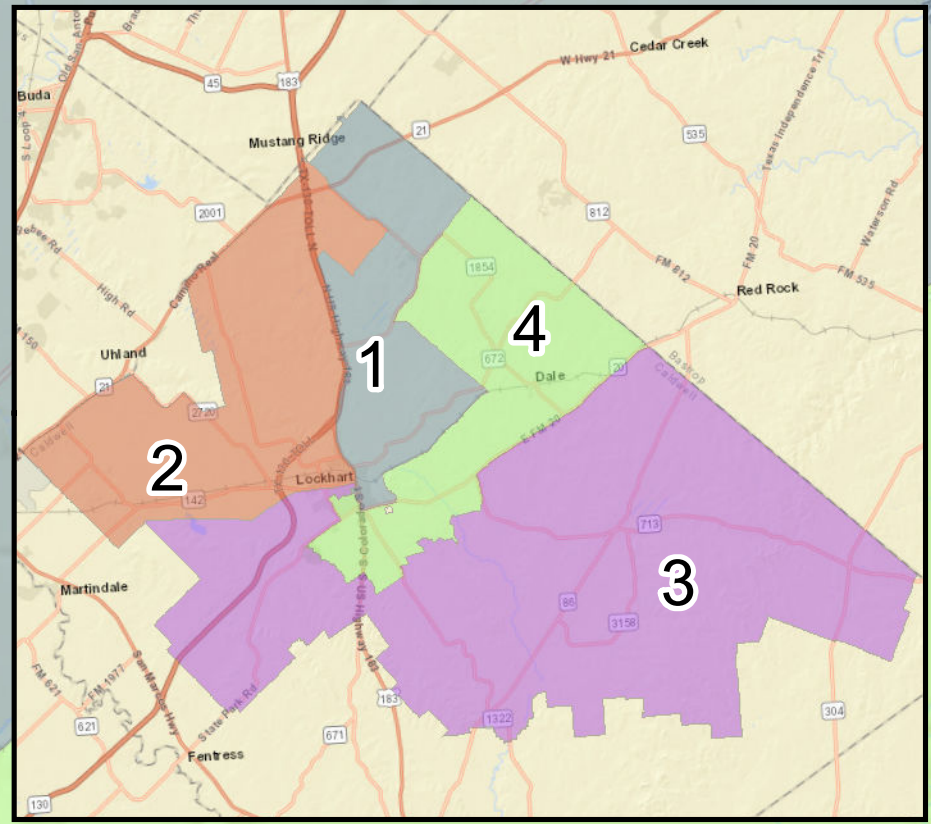

Lockhart Independent School District
Plan 1 - Final Map
Adoption Date: April 25, 2022

Legend

District

- 1
- 2
- 3
- 4

District Boundary