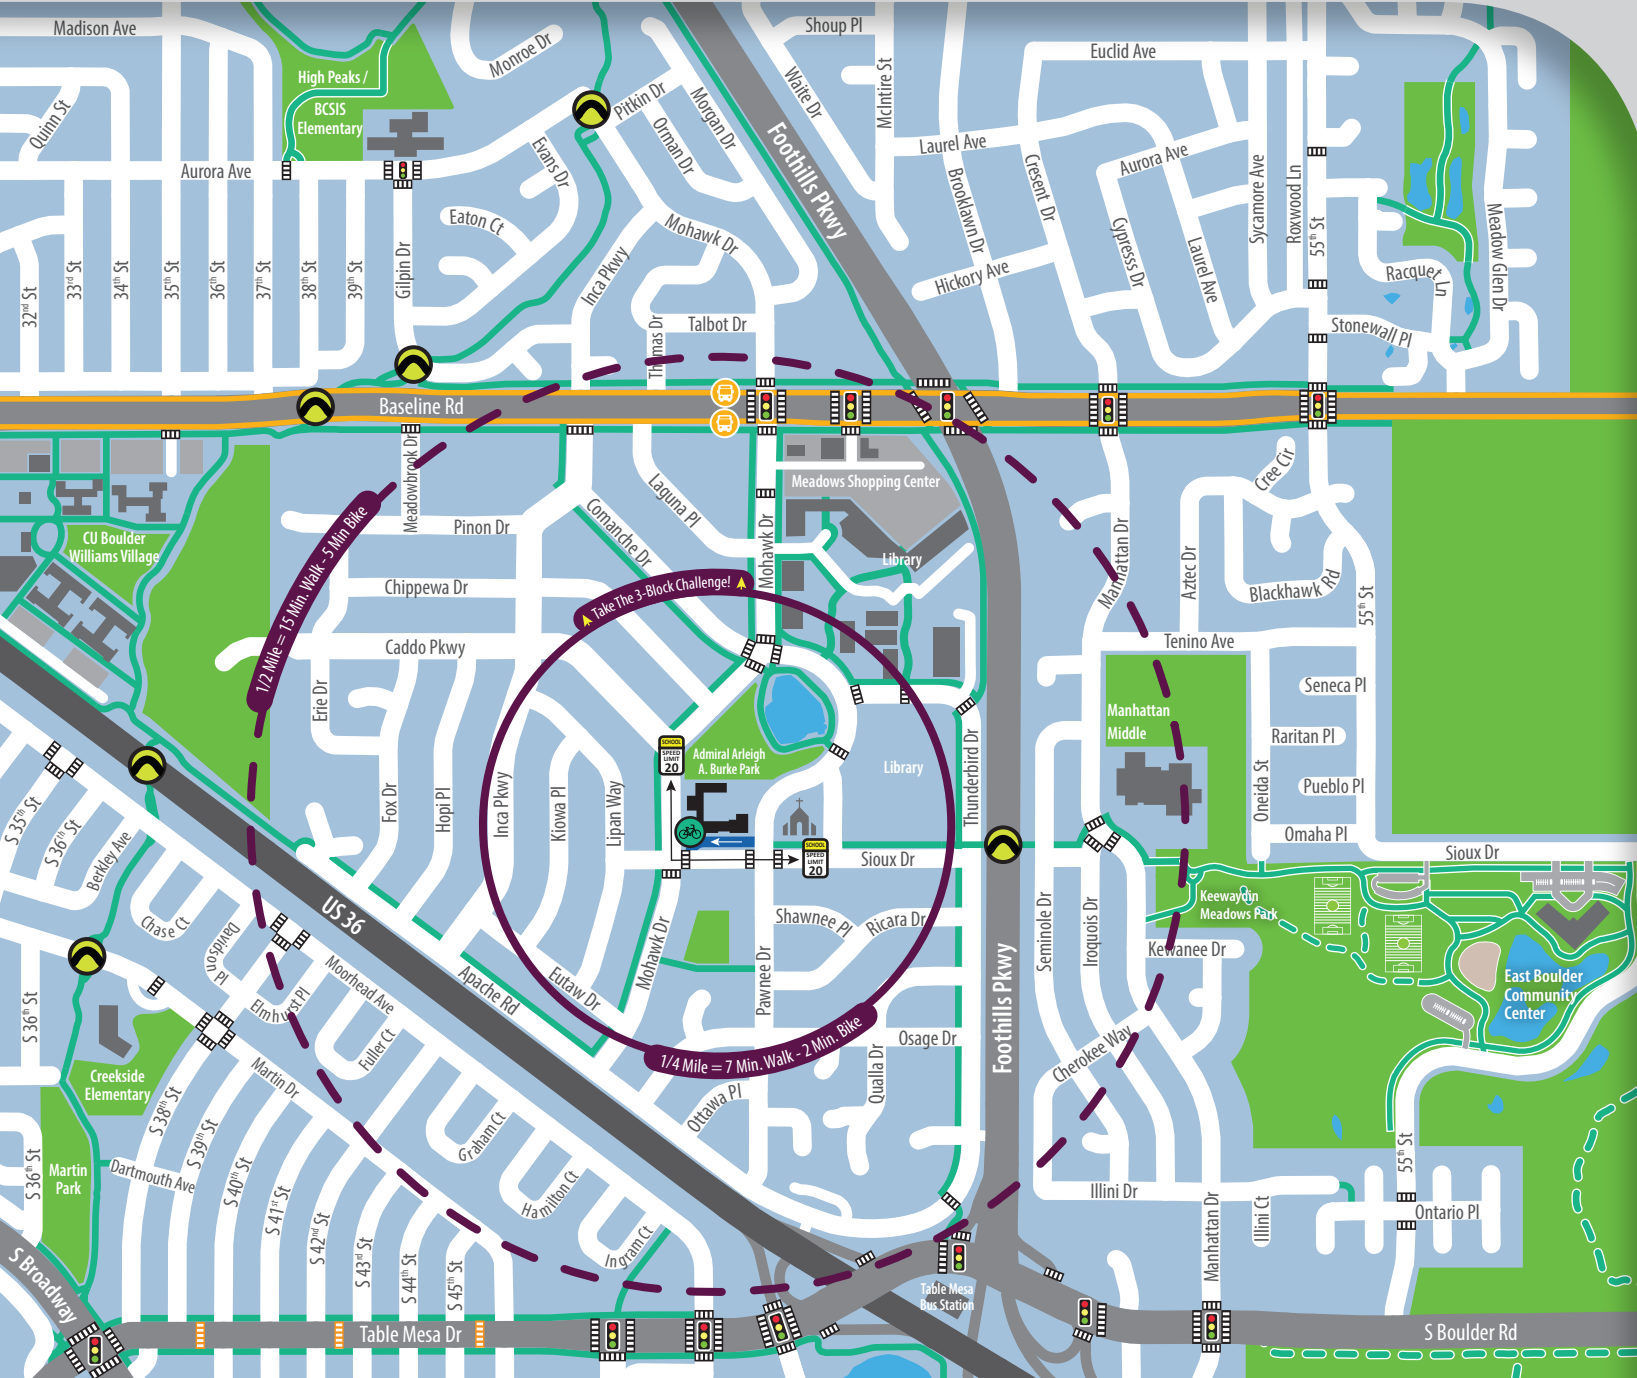

Horizons K8 Travel Map

The 3 Block Challenge

Legend

-  High Traffic Congestion & No U-Turns (Avoid)
-  Park & Walk (Aim for)
-  Walk & Bike Path (Paved)
-  Walk & Bike Path (Dirt)
-  Crosswalks
-  Enhanced Crosswalk
-  Hug n' Go
-  Traffic Light
-  225 Route (RTD Bus)
-  225 Bus Stop
-  Underpass / Overpass
-  Bike Parking
-  School Slow Zone (20mph)
-  Horizons K8

 **BOULDER VALLEY**
SCHOOL DISTRICT

Questions about student transportation?

Email: saferroutes@BVSD.org | Phone: 720-561-5120