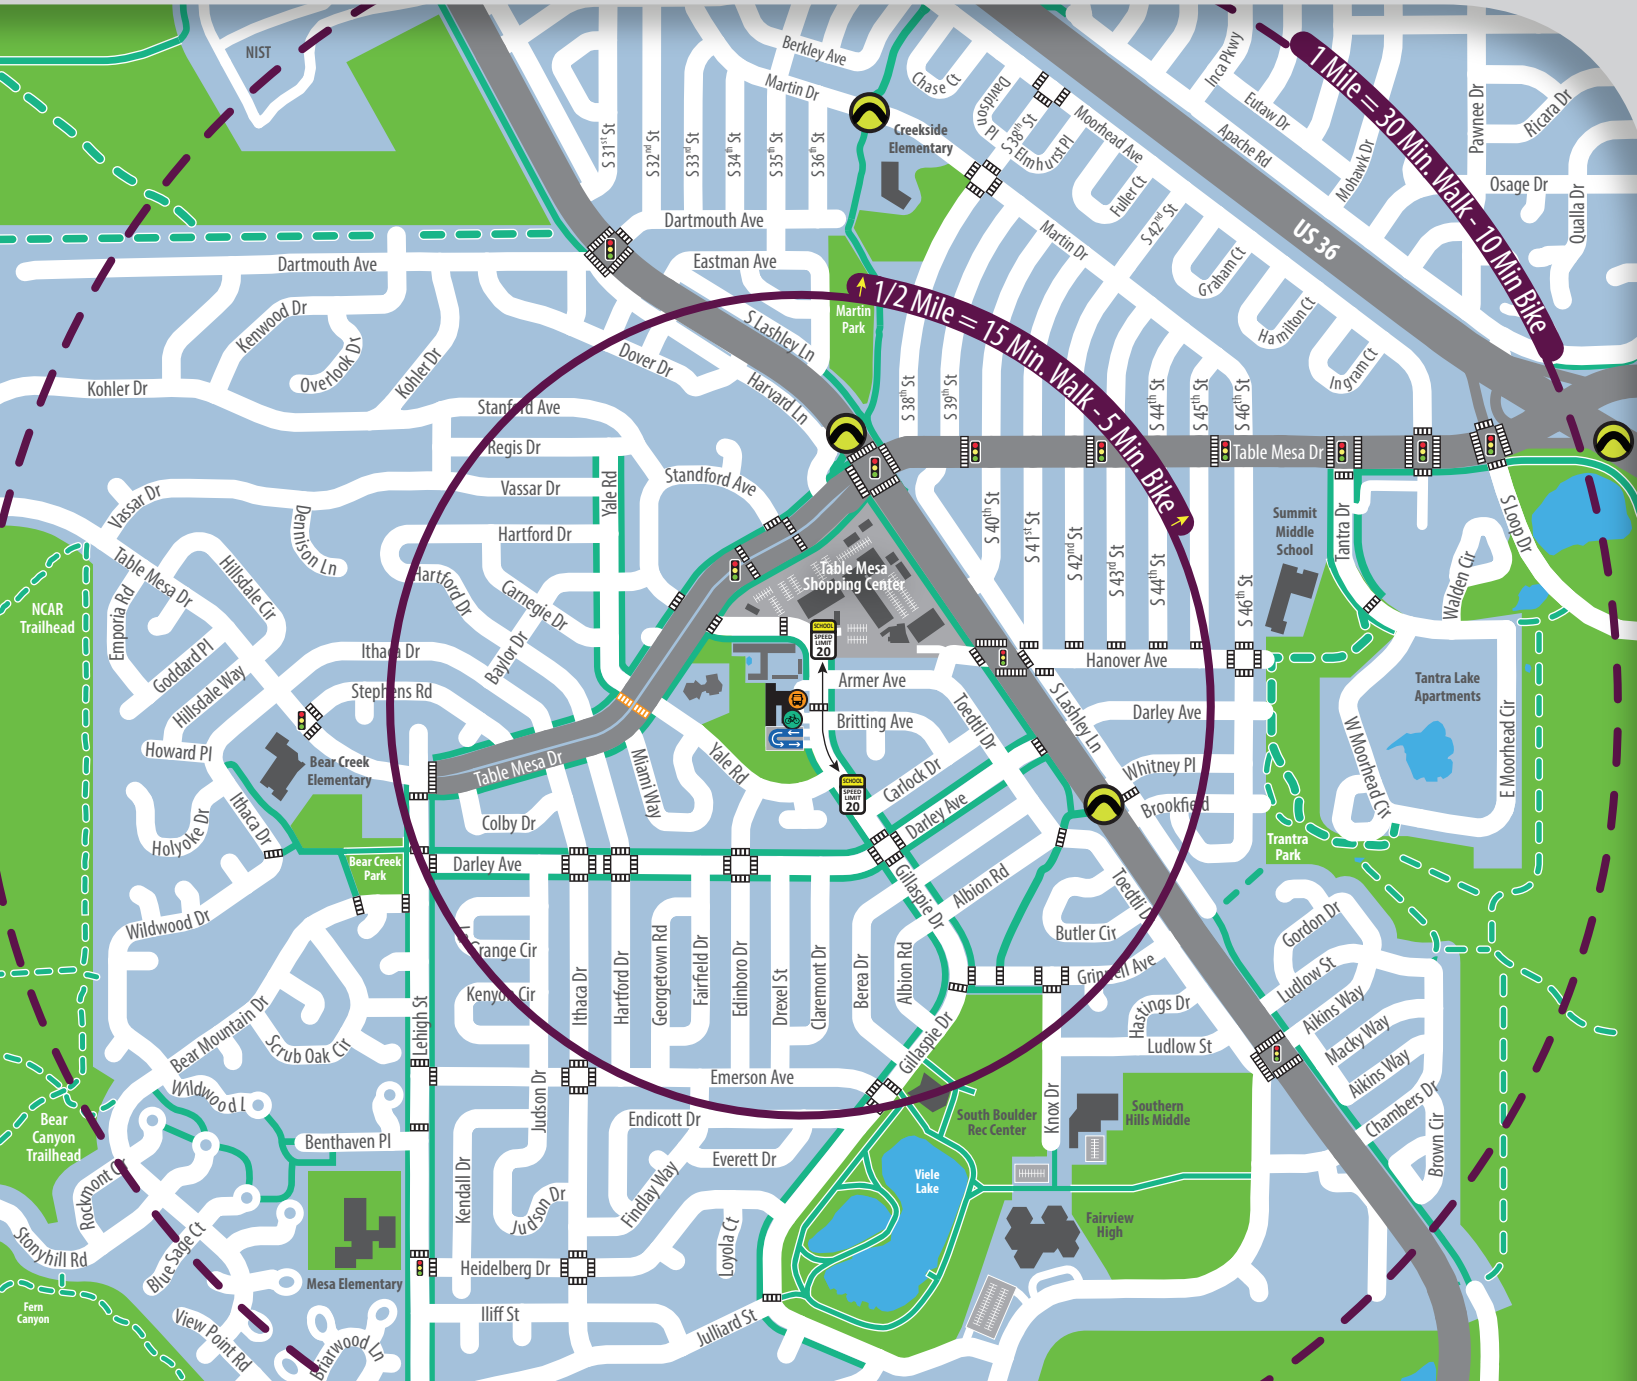

Community Montessori Travel Map

The 3 Block Challenge

Legend

- High Traffic Congestion & No U-Turns (Avoid)
- Park & Walk (Aim for)
- Walk & Bike Path (Paved)
- Walk & Bike Path (Dirt)
- Enhanced Crosswalk
- Crosswalks
- Hug n' Go
- Traffic Light
- Underpass / Overpass
- Bike Parking
- School Bus Drop Off
- School Slow Zone (20mph)
- Community Montessori

BOULDER VALLEY
SCHOOL DISTRICT

Questions about student transportation?
Email: saferroutes@BVSD.org | Phone: 720-561-5120